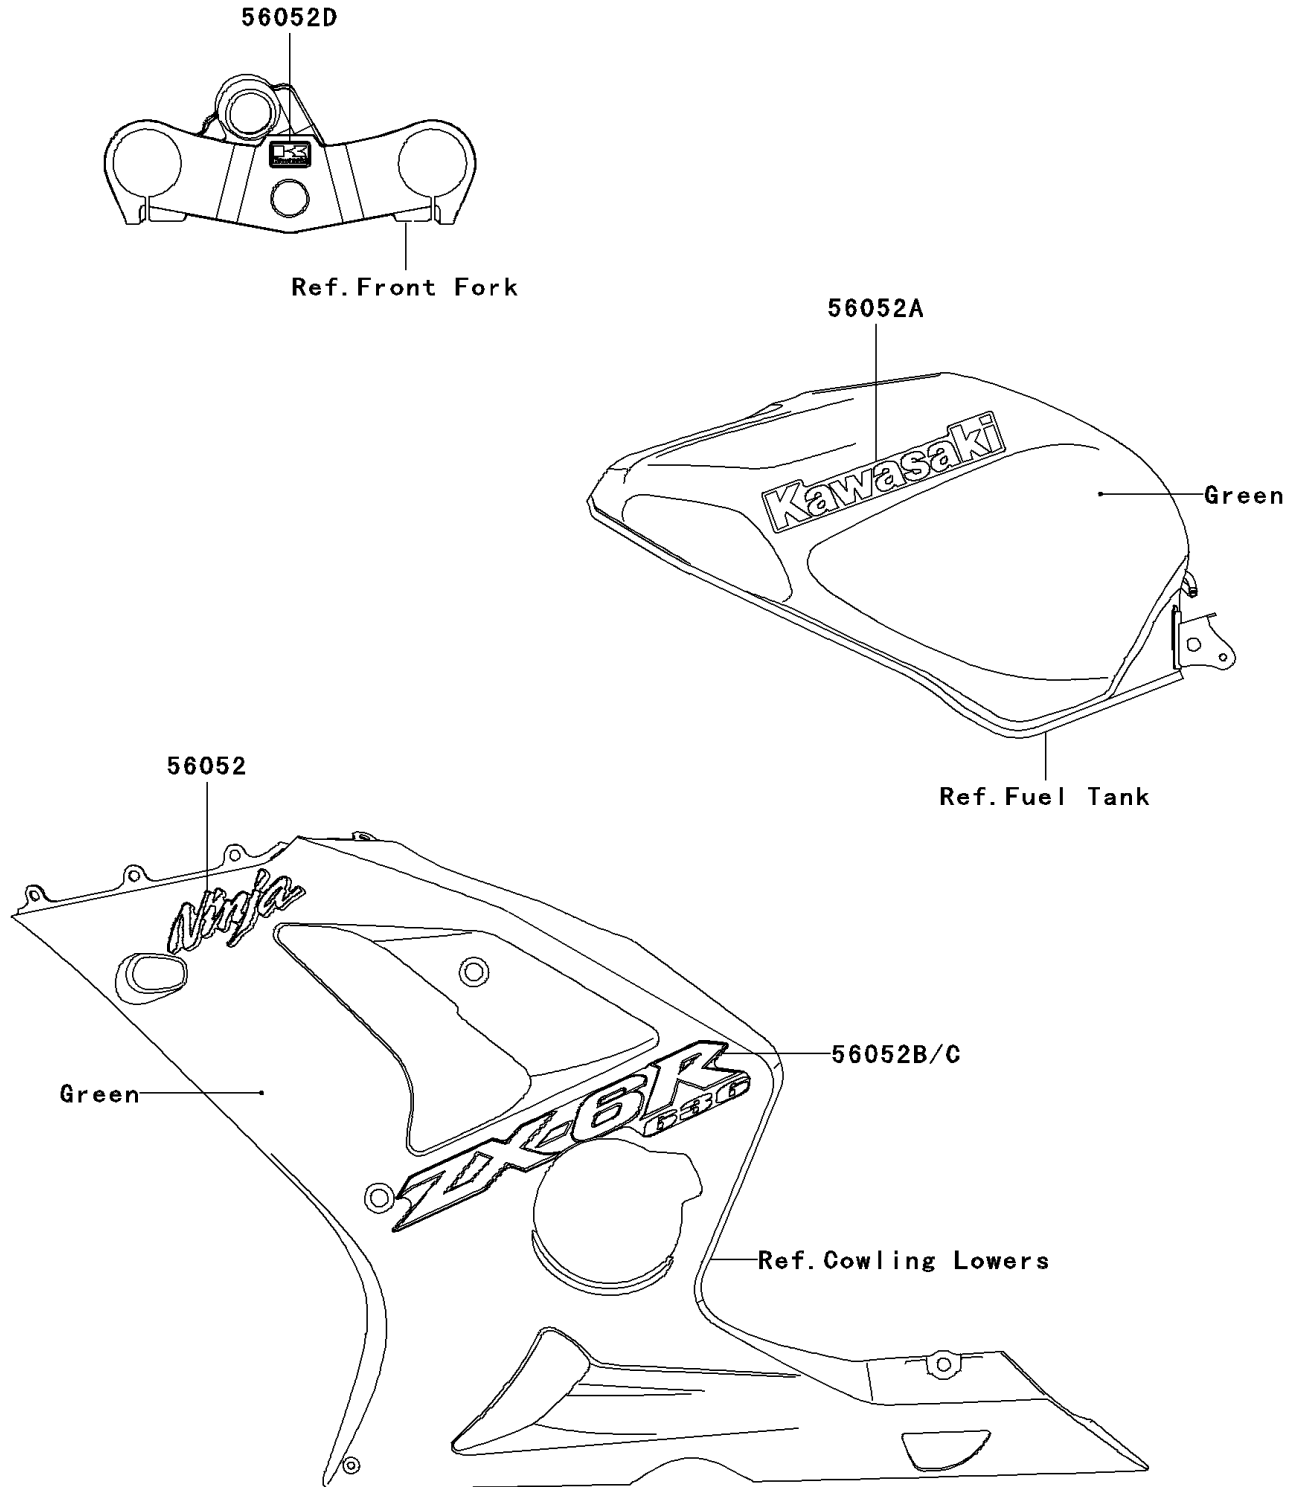

2004 Ninja[®] ZX[™]-6R PARTS DIAGRAM

Decals(Green)(ZX636-B2)

F2861G

2004 Ninja® ZX™ -6R PARTS LIST

Decals(Green)(ZX636-B2)

ITEM NAME	PART NUMBER	QUANTITY
MARK,LWR COWLING,NINJA (Ref # 56052)	56052-0155	2
MARK,FUEL TANK,KAWASAKI (Ref # 56052A)	56052-0226	2
MARK,LWR COWLING,LH,ZX-6R (Ref # 56052B)	56052-0235	1
MARK,LWR COWLING,RH,ZX-6R (Ref # 56052C)	56052-0254	1
MARK,K.KAWASAKI (Ref # 56052D)	56052-1202	1