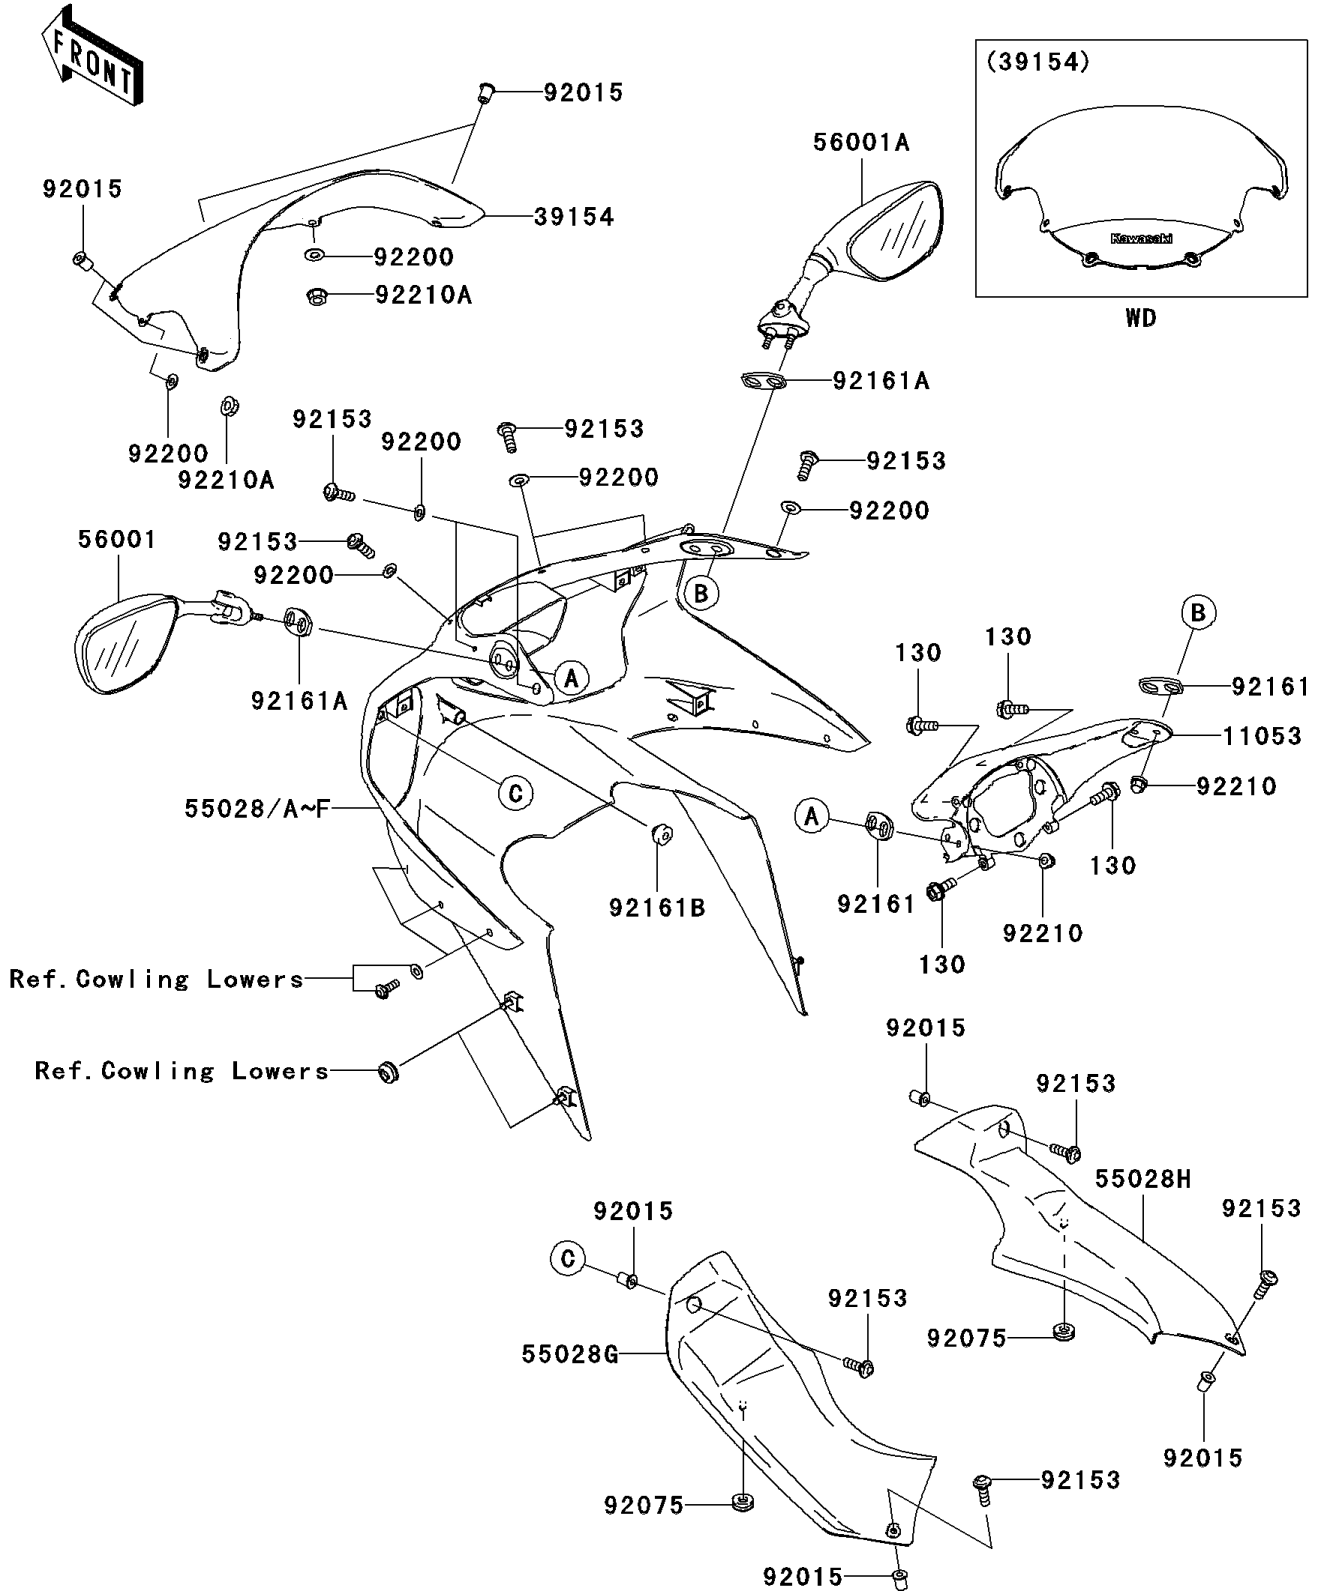

2003 Ninja® ZX™ -6R PARTS DIAGRAM

Cowling

F2871

2003 Ninja® ZX™ -6R PARTS LIST

Cowling

ITEM NAME	PART NUMBER	QUANTITY
BOLT-FLANGED,6X16 (Ref # 130)	130J0616	4
BRACKET,METER&MIRROR (Ref # 11053)	11053-1074	1
WINDSHIELD (Ref # 39154)	39154-5020	1
COWLING,UPP,BLACK (Ref # 55028)	55028-1453-B5	1
COWLING,UPP,P.RED (Ref # 55028B)	55028-1453-234	1
COWLING,UPP,G.SILVER (Ref # 55028E)	55028-1453-474	1
COWLING,INNER,LH,M.F.BLACK (Ref # 55028G)	55028-1457-265	1
COWLING,INNER,RH,M.F.BLACK (Ref # 55028H)	55028-1458-265	1
MIRROR-ASSY,LH (Ref # 56001)	56001-1589	1
MIRROR-ASSY,RH (Ref # 56001A)	56001-1590	1
NUT,WELL,5MM (Ref # 92015)	92015-1757	8
DAMPER (Ref # 92075)	92075-1067	2
BOLT,SOCKET,5X16 (Ref # 92153)	92153-1244	10
DAMPER,MIRROR,INNER (Ref # 92161)	92161-1323	2
DAMPER,MIRROR,OUTER (Ref # 92161A)	92161-1324	2
DAMPER,HEAD LAMP (Ref # 92161B)	92161-1329	1
WASHER,NYLON,5.3X11.5X0.5 (Ref # 92200)	92200-0006	8
NUT,CAP,6MM (Ref # 92210)	92210-0003	4
NUT,FLANGED,5MM (Ref # 92210A)	92210-0007	2
COWLING,UPP,C.L.BLUE (Ref # 55028A)	55028-1453-E1	1
COWLING,UPP,L.GREEN (Ref # 55028F)	55028-1453-7F	1