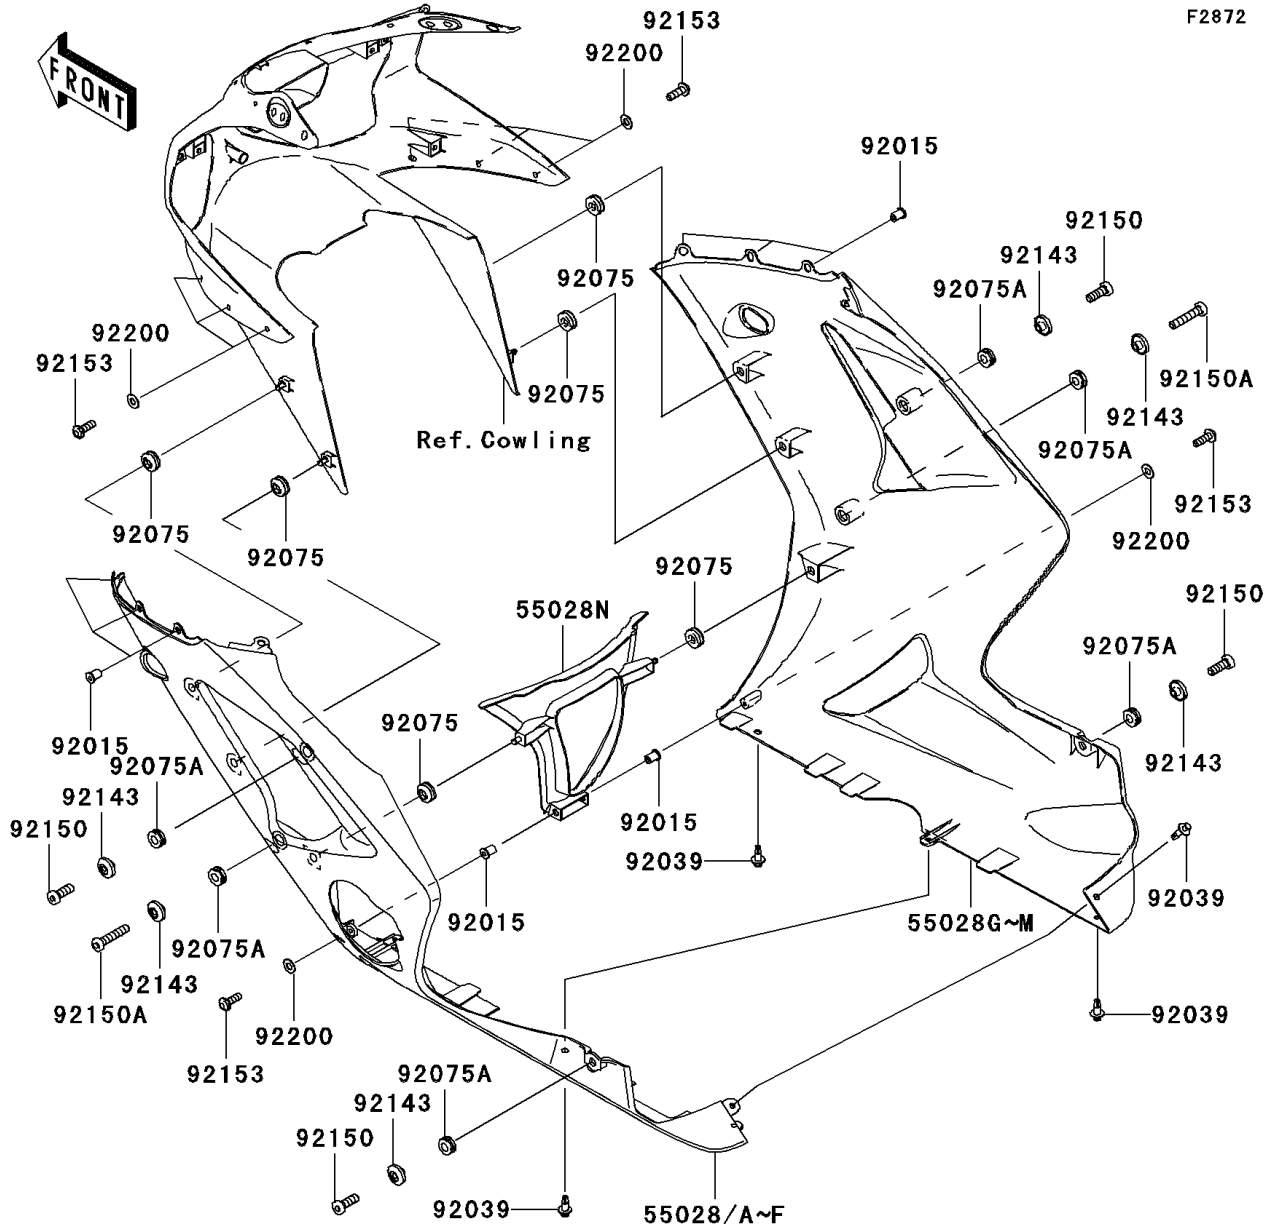

# 2004 Ninja® ZX™ -6R PARTS DIAGRAM

## Cowling Lower

F2872

W0D

(55028/G)	Black
(55028A/H)	C. L. Blue
(55028B/I)	Red
(55028C/J)	C. T. Blue
(55028D/K)	Orange
(55028E/L)	Silver
(55028F/M)	Green

## 2004 Ninja® ZX™ -6R PARTS LIST

### Cowling Lowers

ITEM NAME	PART NUMBER	QUANTITY
COWLING,LWR,LH,C.T.BLUE (Ref # 55028C)	55028-1454-235	1
COWLING,LWR,LH,P.B.ORANGE (Ref # 55028D)	55028-1454-470	1
COWLING,LWR,LH,G.SILVER (Ref # 55028E)	55028-1454-474	1
COWLING,LWR,LH,L.GREEN (Ref # 55028F)	55028-1454-7F	1
COWLING,LWR,RH,C.T.BLUE (Ref # 55028J)	55028-1455-235	1
COWLING,LWR,RH,P.B.ORANGE (Ref # 55028K)	55028-1455-470	1
COWLING,LWR,RH,G.SILVER (Ref # 55028L)	55028-1455-474	1
COWLING,LWR,RH,L.GREEN (Ref # 55028M)	55028-1455-7F	1
COWLING,FR (Ref # 55028N)	55028-1456	1
NUT,WELL,5MM (Ref # 92015)	92015-1757	8
RIVET (Ref # 92039)	92039-1289	4
DAMPER (Ref # 92075)	92075-1067	6
DAMPER (Ref # 92075A)	92075-1634	6
COLLAR,BLACK (Ref # 92143)	92143-1226	6
BOLT,SOCKET,6X18 (Ref # 92150)	92150-1553	4
BOLT,SOCKET,6X30 (Ref # 92150A)	92150-1554	2
BOLT,SOCKET,5X16 (Ref # 92153)	92153-1244	8
WASHER,NYLON,5.3X11.5X0.5 (Ref # 92200)	92200-0006	8