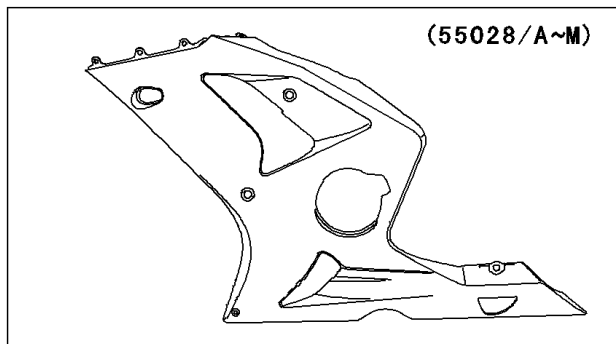

# 2004 Ninja® ZX™ -6R PARTS DIAGRAM

## Cowling Lower

F2872

W0D

(55028/G)	Black
(55028A/H)	C. L. Blue
(55028B/I)	Red
(55028C/J)	C. T. Blue
(55028D/K)	Orange
(55028E/L)	Silver
(55028F/M)	Green