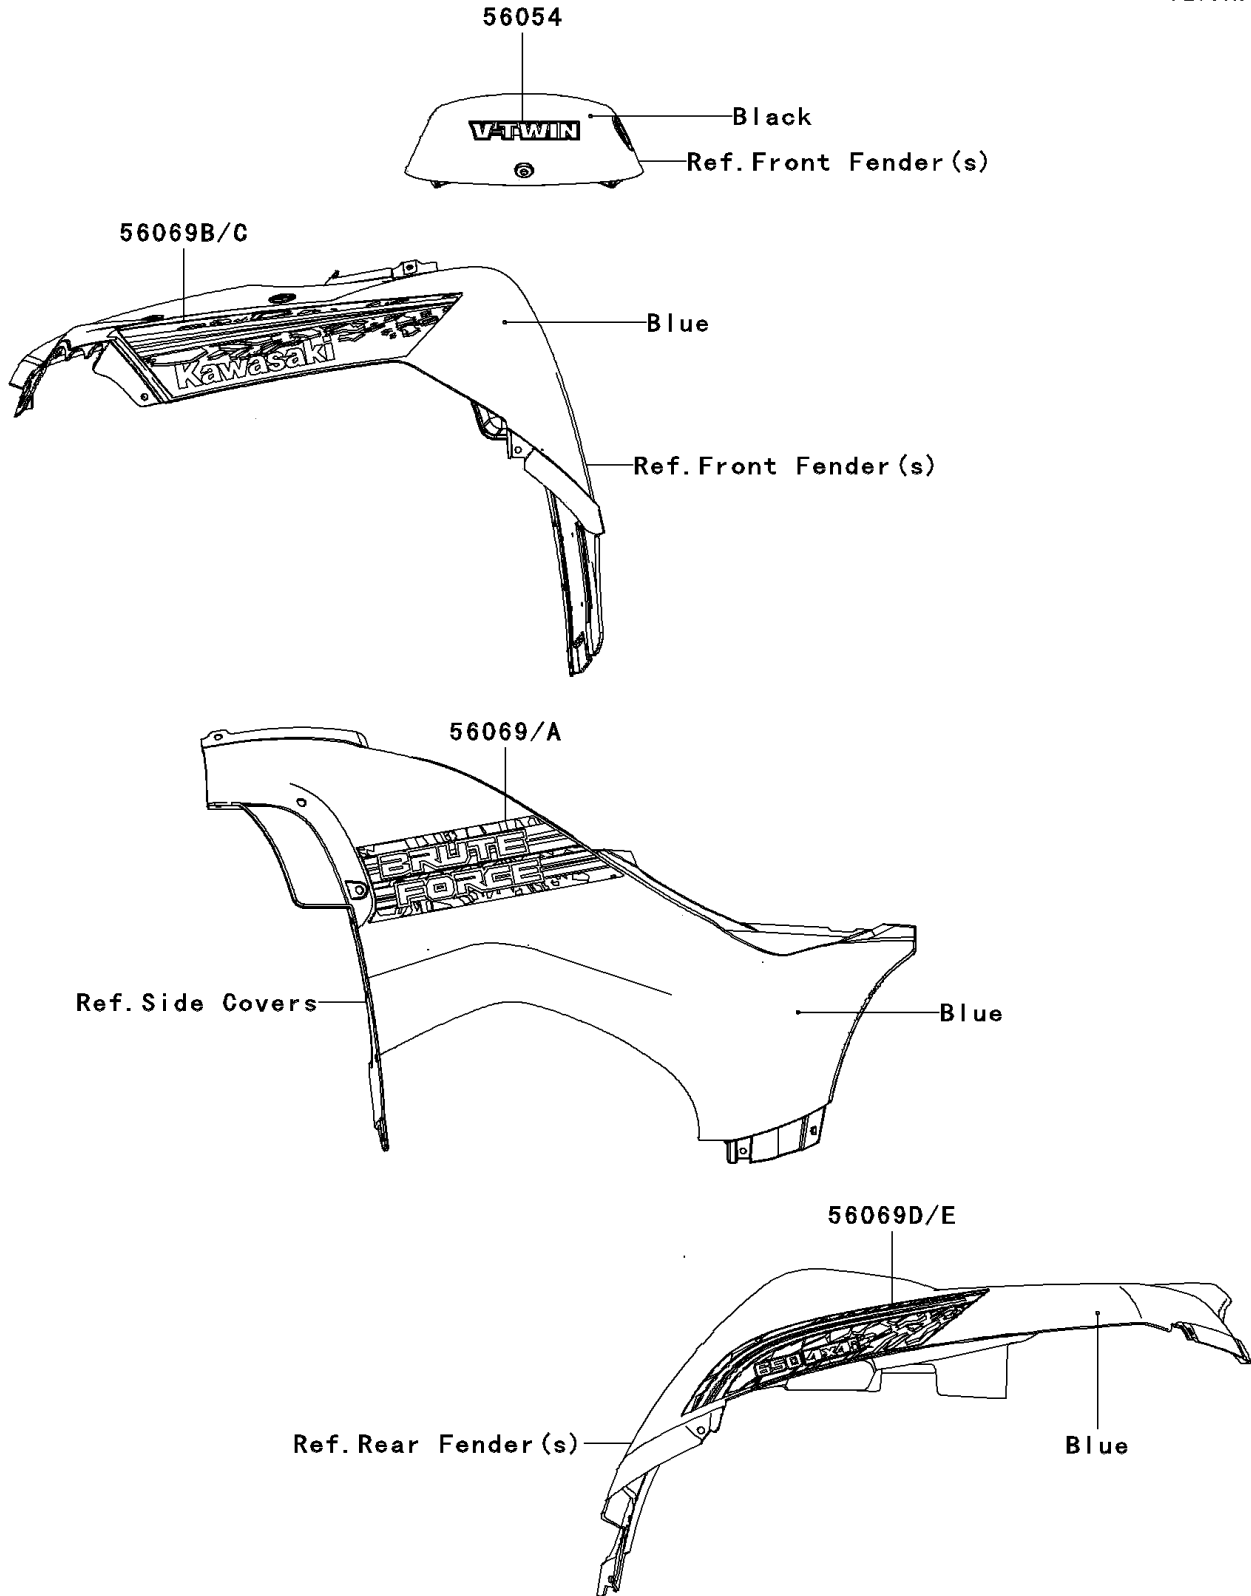

2010 Brute Force 650 4x4i (Canada Only) PARTS DIAGRAM

Decals(Blue)(FAF)

F2861K

2010 Brute Force 650 4x4i (Canada Only) PARTS LIST

Decals(Blue)(FAF)

ITEM NAME	PART NUMBER	QUANTITY
MARK,FR FENDER,V-TWIN (Ref # 56054)	56054-0230	1
PATTERN,SIDE COVER,LH (Ref # 56069)	56069-0007	1
PATTERN,SIDE COVER,RH (Ref # 56069A)	56069-0008	1
PATTERN,FR FENDER,LH (Ref # 56069B)	56069-0009	1
PATTERN,FR FENDER,RH (Ref # 56069C)	56069-0010	1
PATTERN,RR FENDER,LH (Ref # 56069D)	56069-0011	1
PATTERN,RR FENDER,RH (Ref # 56069E)	56069-0012	1