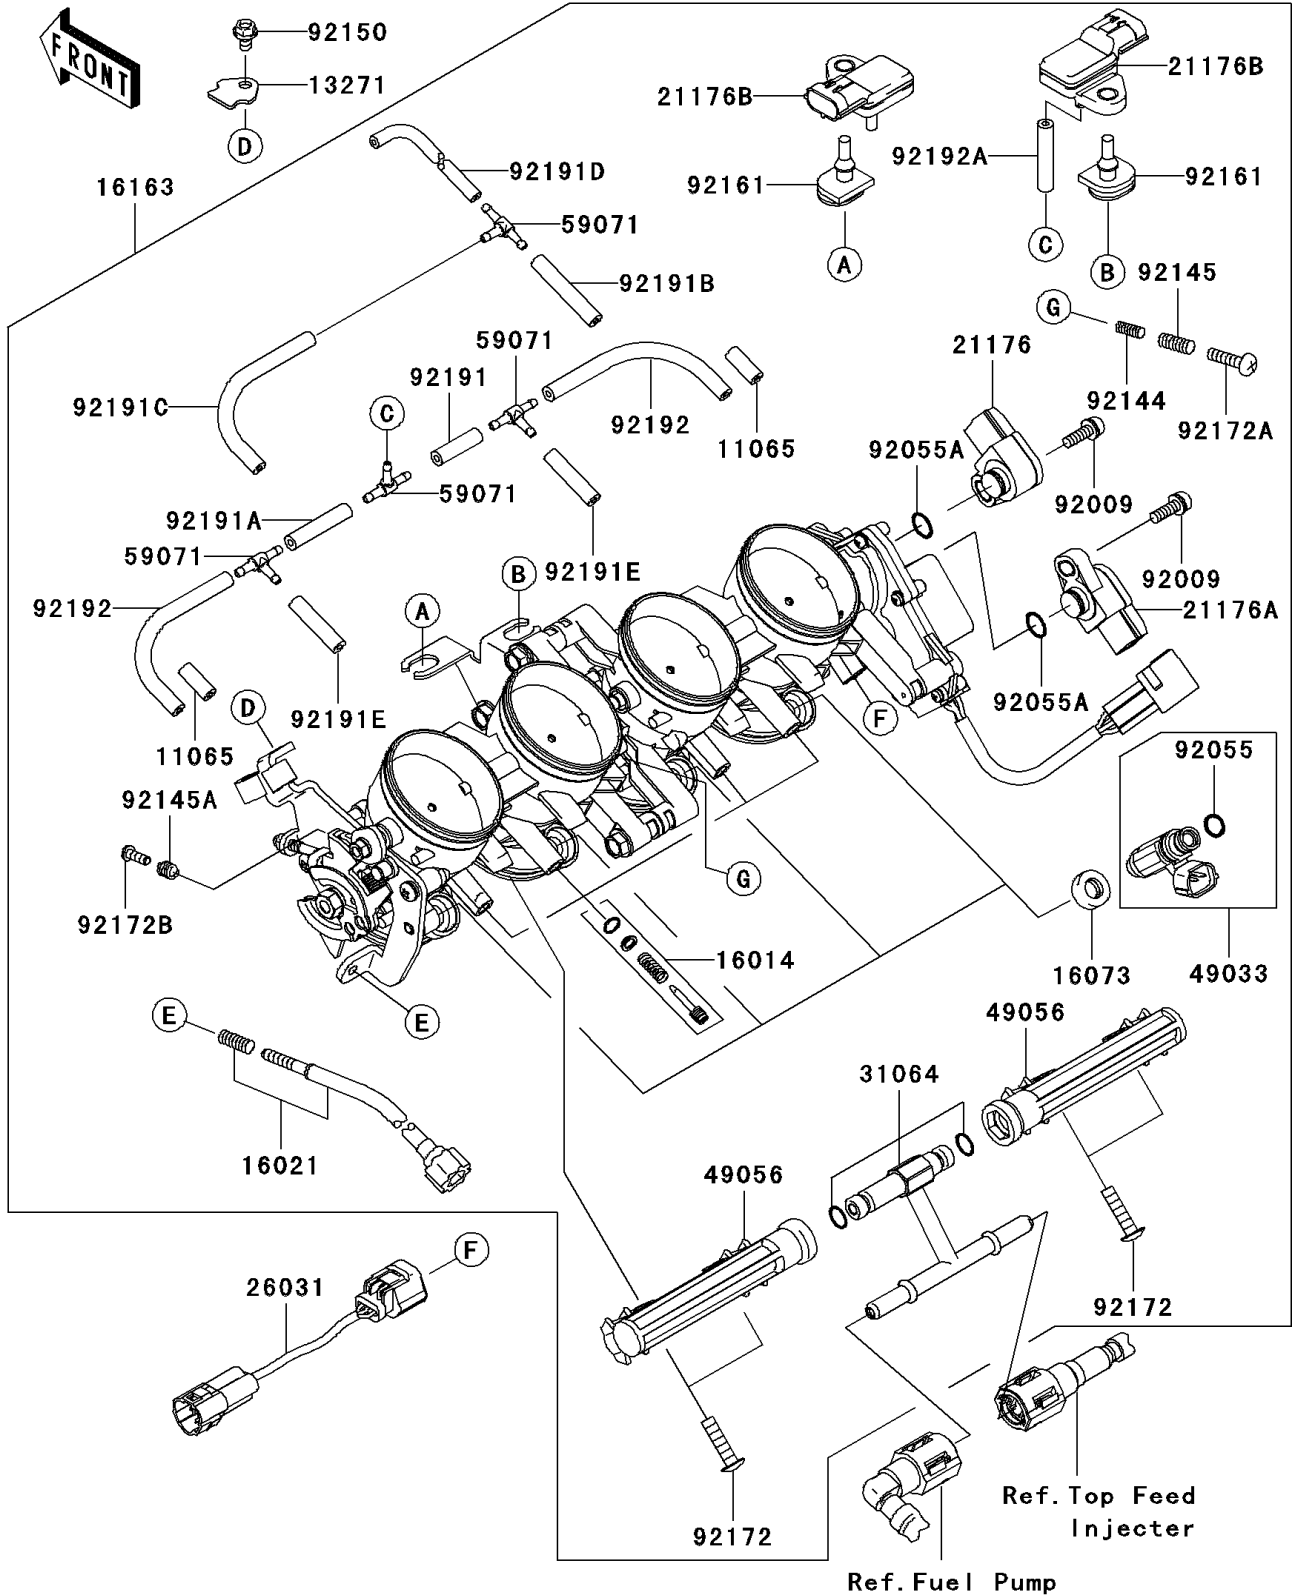

2005 Ninja® ZX™ -6R PARTS DIAGRAM

Throttle

E1510

2005 Ninja® ZX™ -6R PARTS LIST

Throttle

ITEM NAME	PART NUMBER	QUANTITY
CAP (Ref # 11065)	11065-0018	2
PLATE (Ref # 13271)	13271-0559	1
SCREW-PILOT AIR (Ref # 16014)	16014-0002	4
SCREW-THROTTLE STOP (Ref # 16021)	16021-0010	1
INSULATOR (Ref # 16073)	16073-3707	4
THROTTLE-ASSY (Ref # 16163)	16163-0056	1
SENSOR,TPS (Ref # 21176)	21176-0001	1
SENSOR,TPS (Ref # 21176A)	21176-0002	1
SENSOR (Ref # 21176B)	21176-1118	2
HARNESS (Ref # 26031)	26031-0288	1
PIPE-COMP,FUEL (Ref # 31064)	31064-0023	1
NOZZLE-INJECTION (Ref # 49033)	49033-0006	4
PIPE-INJECTION (Ref # 49056)	49056-0001	2
JOINT,3WAY,T (Ref # 59071)	59071-3752	4
SCREW,THROTTLE SENSOR (Ref # 92009)	92009-1981	2
RING-O,INJECTION NOZZLE (Ref # 92055)	92055-1622	4
RING-O (Ref # 92055A)	92055-1671	2
SPRING (Ref # 92144)	92144-1451	1
SPRING,THROTTLE SYNCRO (Ref # 92145)	92145-0055	1
SPRING (Ref # 92145A)	92145-0294	1
BOLT,5X8 (Ref # 92150)	92150-1406	1
DAMPER (Ref # 92161)	92161-0041	2
SCREW,PIPE INJECTION (Ref # 92172)	92172-0064	4
SCREW,THROTTLE SYNCRO (Ref # 92172A)	92172-0065	1
SCREW (Ref # 92172B)	92172-0129	1
TUBE,3X7X25 (Ref # 92191)	92191-0020	1
TUBE,3X7X35 (Ref # 92191A)	92191-0021	1
TUBE,3X7X40 (Ref # 92191B)	92191-0022	1
TUBE,3X7X100 (Ref # 92191C)	92191-0023	1

2005 Ninja® ZX™ -6R PARTS LIST

Throttle

ITEM NAME	PART NUMBER	QUANTITY
TUBE,3X7X153 (Ref # 92191D)	92191-0024	1
TUBE,3X7X30 (Ref # 92191E)	92191-0025	2
TUBE,3X7X95 (Ref # 92192)	92192-0018	2
TUBE,(3X7,3.5X7.5)X35 (Ref # 92192A)	92192-0192	1