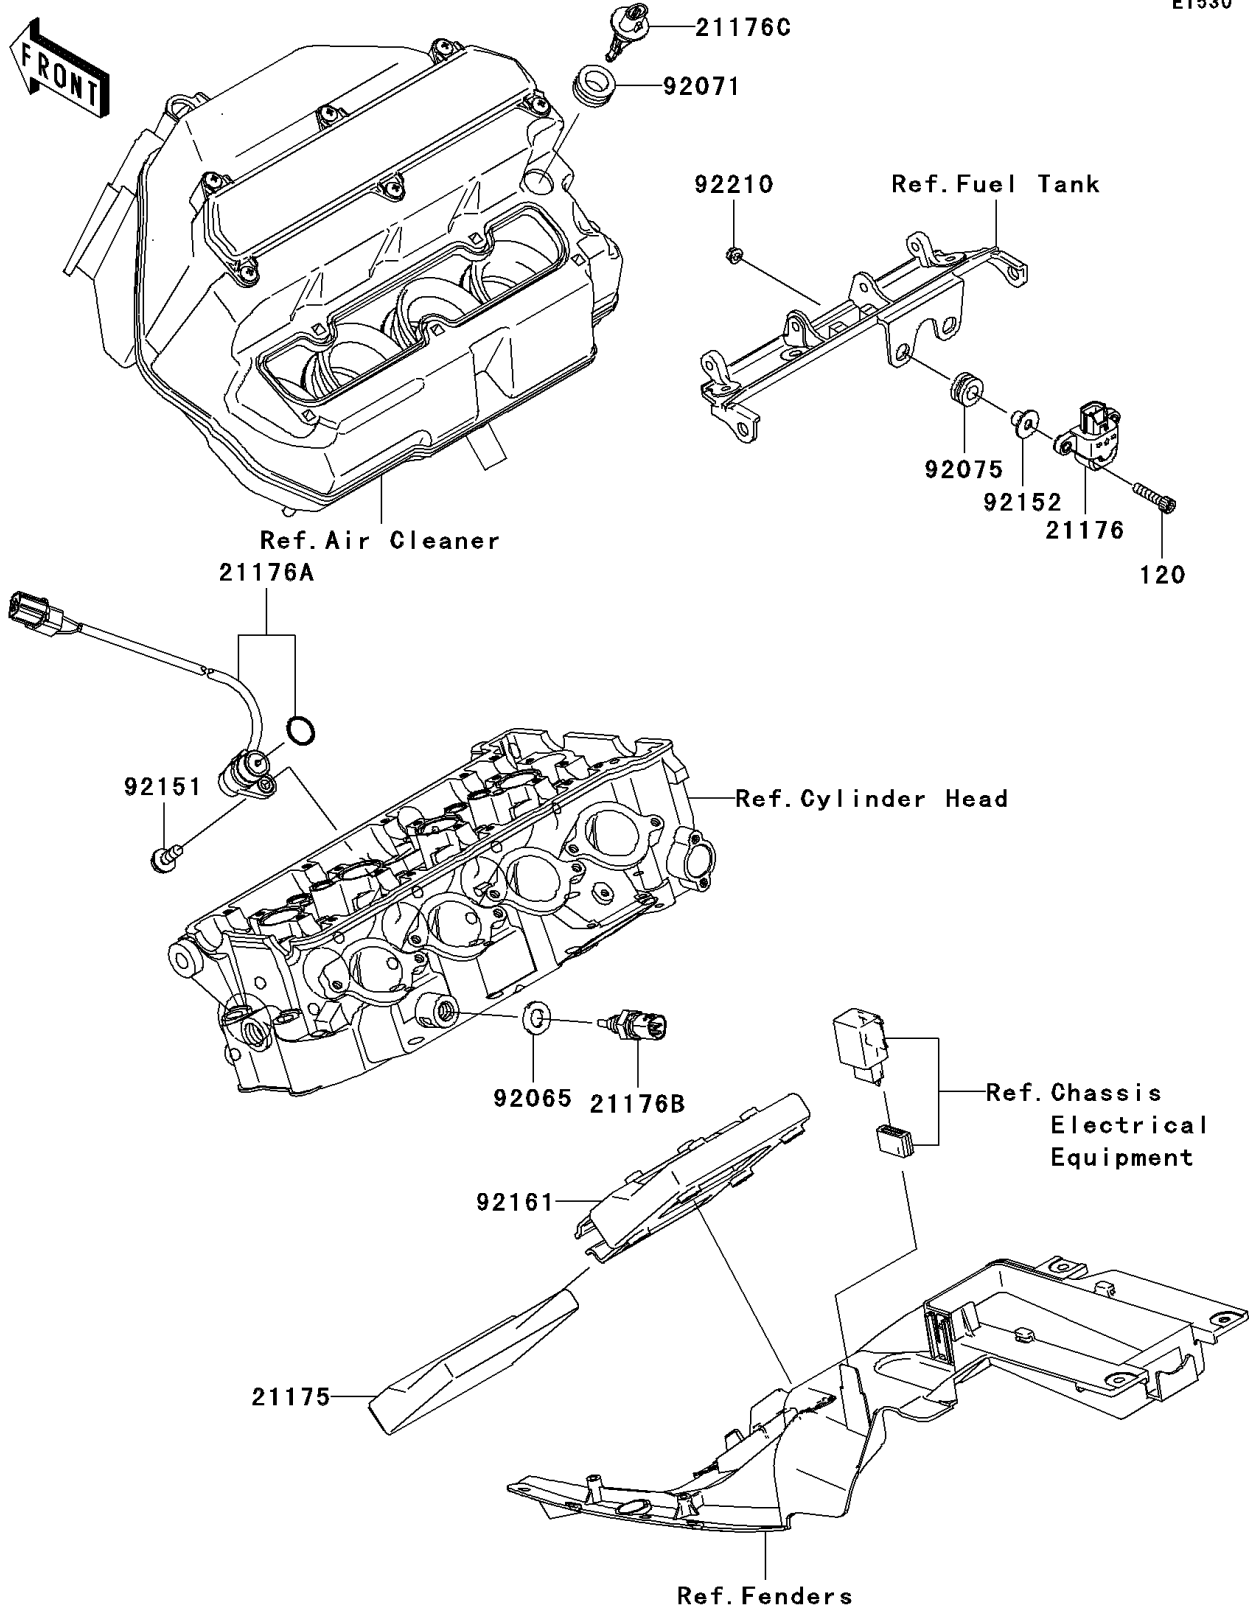

2005 Ninja® ZX™ -6R PARTS DIAGRAM

Fuel Injection

E1530

2005 Ninja® ZX™ -6R PARTS LIST

Fuel Injection

ITEM NAME	PART NUMBER	QUANTITY
BOLT-SOCKET,M5X22 (Ref # 120)	120W0522	2
CONTROL UNIT-ELECTRONIC (Ref # 21175)	21175-0057	1
SENSOR,VEHICLE-DOWN (Ref # 21176)	21176-0026	1
SENSOR,CAM (Ref # 21176A)	21176-0034	1
SENSOR,WATER TEMP (Ref # 21176B)	21176-1120	1
SENSOR,AIR TEMP (Ref # 21176C)	21176-2106	1
GASKET,12X22X2 (Ref # 92065)	92065-097	1
GROMMET (Ref # 92071)	92071-2140	1
DAMPER (Ref # 92075)	92075-1912	2
BOLT,FLANGED,M6X16 (Ref # 92151)	92151-1774	1
COLLAR (Ref # 92152)	92152-0134	2
DAMPER (Ref # 92161)	92161-0179	1
NUT,FLANGED,5MM (Ref # 92210)	92210-0007	2