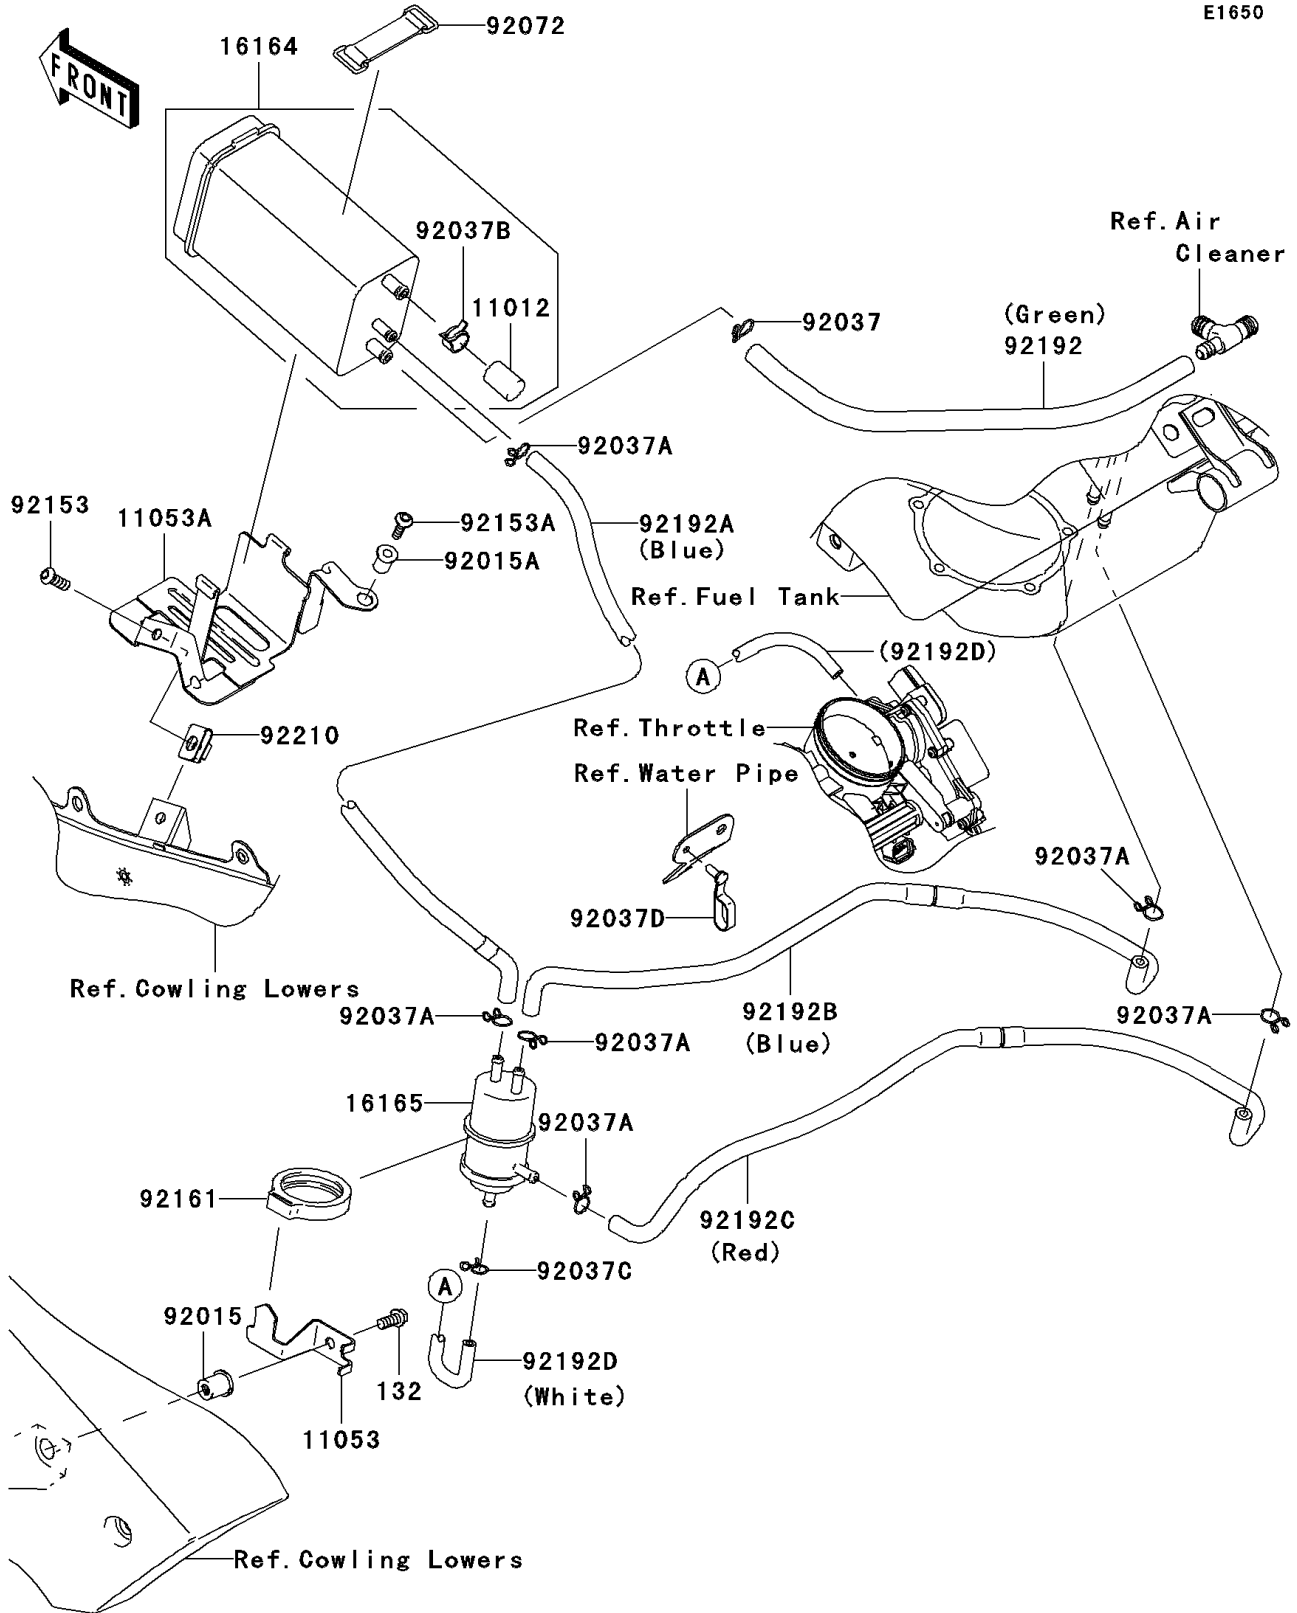

2005 Ninja® ZX™ -6R PARTS DIAGRAM

Fuel Evaporative System(CA)

E1650

2005 Ninja® ZX™ -6R PARTS LIST

Fuel Evaporative System(CA)

ITEM NAME	PART NUMBER	QUANTITY
CAP,CANISTER (Ref # 11012)	11012-1388	1
BRACKET (Ref # 11053)	11053-1619	1
BRACKET (Ref # 11053A)	11053-1658	1
CANISTER (Ref # 16164)	16164-1054	1
SEPARATOR (Ref # 16165)	16165-1001	1
NUT (Ref # 92015)	92015-1700	1
NUT,WELL,5MM (Ref # 92015A)	92015-1757	1
CLAMP,HOSE (Ref # 92037)	92037-1104	1
CLAMP,TUBE (Ref # 92037A)	92037-147	6
CLAMP,CANISTER (Ref # 92037B)	92037-1512	1
CLAMP (Ref # 92037C)	92037-1712	1
CLAMP,SPEED,L=80.5 (Ref # 92037D)	92037-1903	1
BAND,L=50 (Ref # 92072)	92072-1419	1
BOLT,SOCKET,6X16 (Ref # 92153)	92153-0404	1
BOLT,SOCKET,5X16 (Ref # 92153A)	92153-1244	1
DAMPER (Ref # 92161)	92161-0239	1
TUBE,CANISTER-FITTING,GREEN (Ref # 92192)	92192-0169	1
TUBE,SEPARATOR-CANISTER,BLUE (Ref # 92192A)	92192-0170	1
TUBE,SEPARATOR-TANK,BLUE (Ref # 92192B)	92192-0171	1
TUBE,SEPARATOR-TANK,RED (Ref # 92192C)	92192-0173	1
TUBE,THROTTLE-SEPARATOR,WHITE (Ref # 92192D)	92192-0175	1
NUT (Ref # 92210)	92210-0130	1
BOLT-FLANGED-SMALL,M6X14 (Ref # 132)	132L0614	1