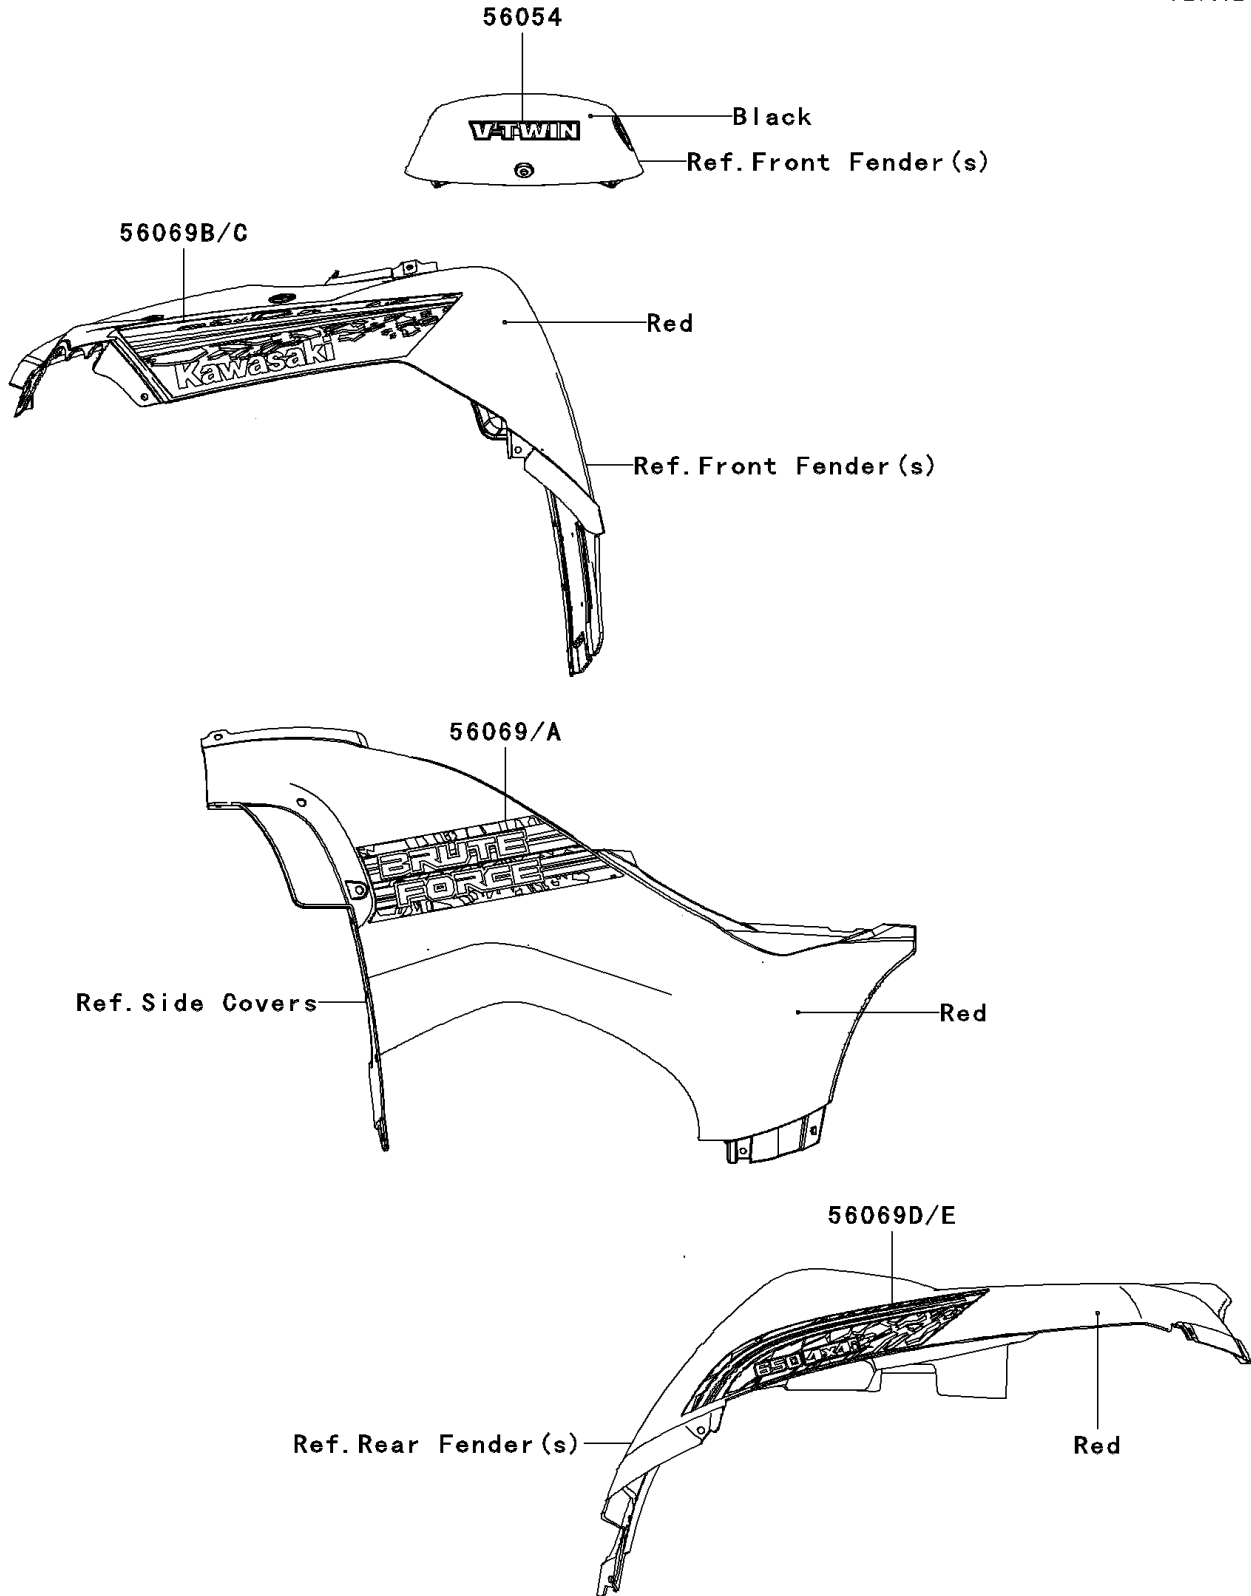

2010 Brute Force 650 4x4i (Canada Only) PARTS DIAGRAM

Decals(Red)(FAF)

F2861L

2010 Brute Force 650 4x4i (Canada Only) PARTS LIST

Decals(Red)(FAF)

ITEM NAME	PART NUMBER	QUANTITY
MARK,FR FENDER,V-TWIN (Ref # 56054)	56054-0230	1
PATTERN,SIDE COVER,LH (Ref # 56069)	56069-0001	1
PATTERN,SIDE COVER,RH (Ref # 56069A)	56069-0002	1
PATTERN,FR FENDER,LH (Ref # 56069B)	56069-0003	1
PATTERN,FR FENDER,RH (Ref # 56069C)	56069-0004	1
PATTERN,RR FENDER,LH (Ref # 56069D)	56069-0005	1
PATTERN,RR FENDER,RH (Ref # 56069E)	56069-0006	1