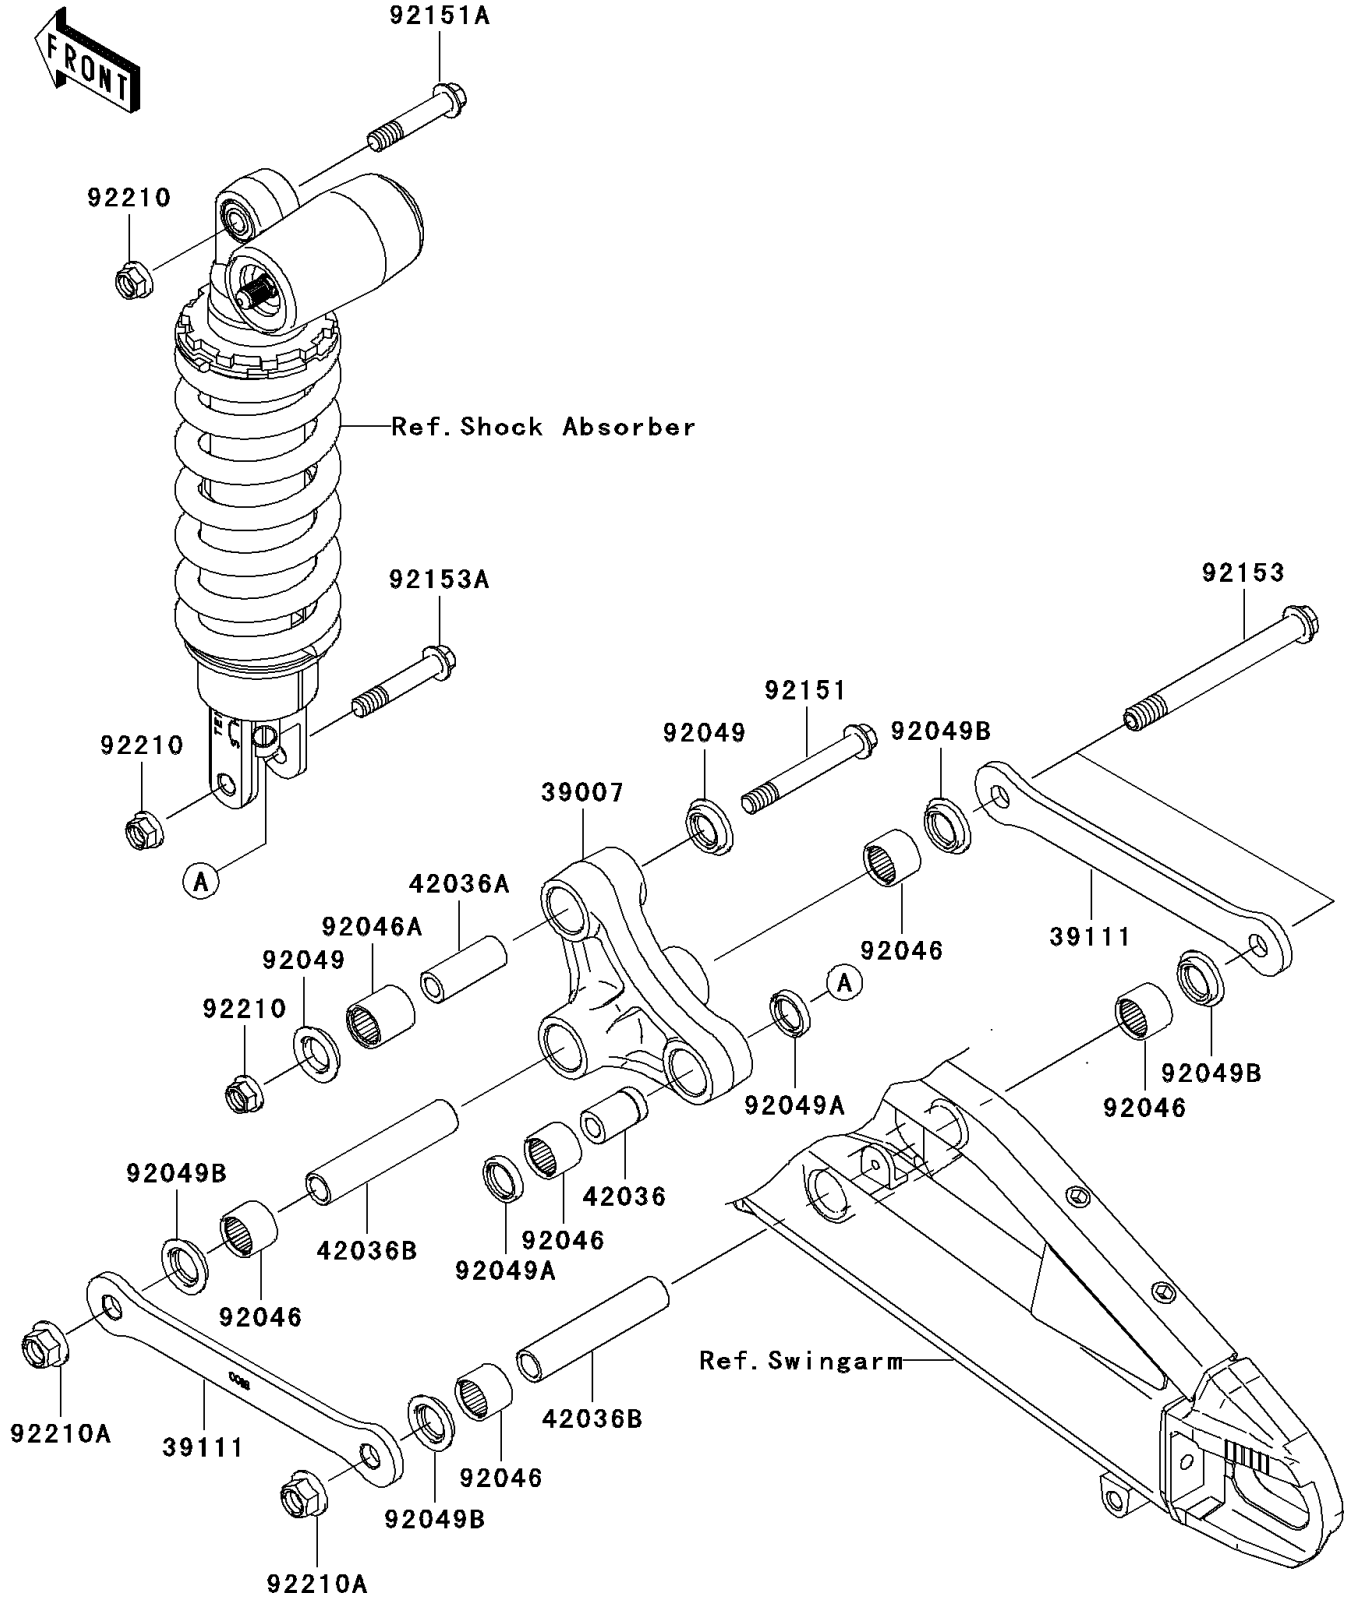

2005 Ninja® ZX™-6R PARTS DIAGRAM

Rear Suspension

F2150

2005 Ninja® ZX™ -6R PARTS LIST

Rear Suspension

ITEM NAME	PART NUMBER	QUANTITY
ARM-SUSP,UNI TRAK (Ref # 39007)	39007-0045	1
ROD-TIE,SUSPENSION (Ref # 39111)	39111-0018	2
SLEEVE,10.1X18X30 (Ref # 42036)	42036-1258	1
SLEEVE,10.1X17X44.5 (Ref # 42036A)	42036-1342	1
SLEEVE,12.1X18X90 (Ref # 42036B)	42036-1360	2
BEARING-NEEDLE,SFYZM182417 (Ref # 92046)	92046-1272	5
BEARING-NEEDLE,SFYZM172425 (Ref # 92046A)	92046-1273	1
SEAL-OIL,MHA17245.7F (Ref # 92049)	92049-1223	2
SEAL-OIL,MHA18244 (Ref # 92049A)	92049-1225	2
SEAL-OIL,KCR MF018N1 (Ref # 92049B)	92049-1493	4
BOLT,FLANGED,10X77 (Ref # 92151)	92151-1600	1
BOLT,FLANGED,10X51 (Ref # 92151A)	92151-1798	1
BOLT,FLANGED,12X117 (Ref # 92153)	92153-0508	2
BOLT,FLANGED,10X55 (Ref # 92153A)	92153-0663	1
NUT,LOCK,FLANGED,10MM (Ref # 92210)	92210-1139	3
NUT,LOCK,FLANGED,12MM (Ref # 92210A)	92210-1150	2