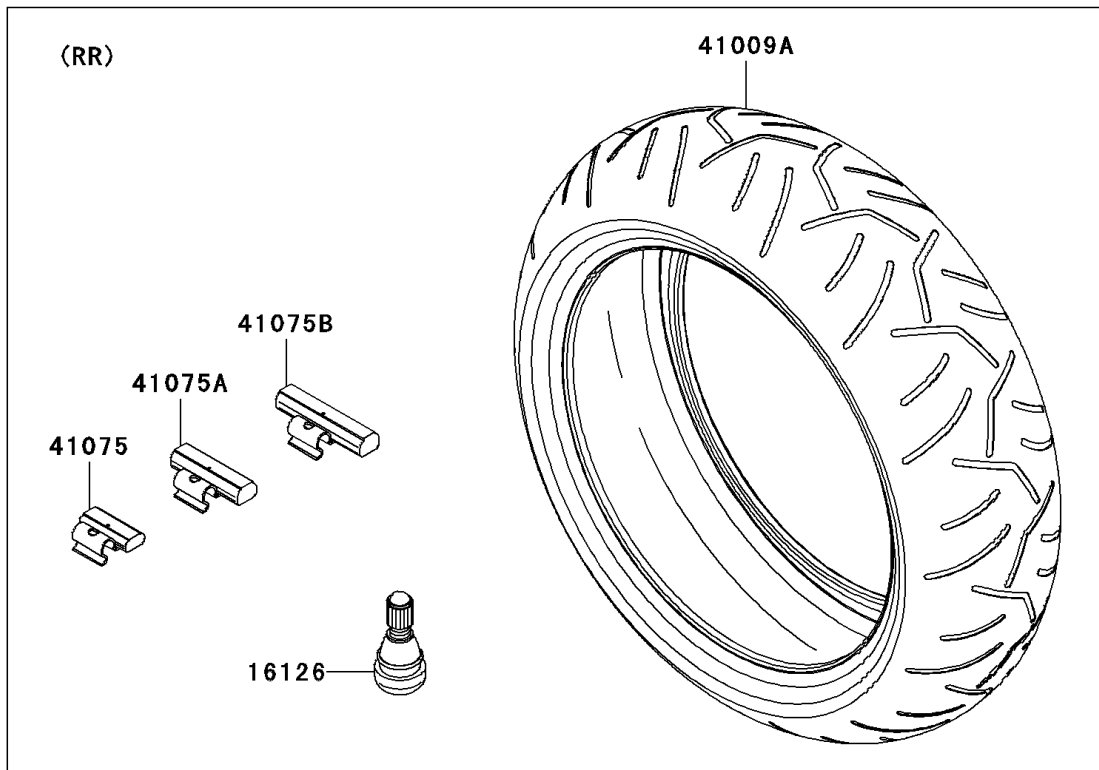

# 2005 Ninja® ZX™ -6R PARTS DIAGRAM

Tires

F2210

### Tires

ITEM NAME	PART NUMBER	QUANTITY
VALVE,TIRE (Ref # 16126)	16126-1140	2
TIRE,FR,120/65ZR17(56W),BT014F (Ref # 41009)	41009-0054	1
TIRE,RR,180/55ZR17(73W),BT014R (Ref # 41009A)	41009-0055	1
BALANCER-WHEEL,10G,SILVER (Ref # 41075)	41075-0007	AR
BALANCER-WHEEL,20G,SILVER (Ref # 41075A)	41075-0008	AR
BALANCER-WHEEL,30G,SILVER (Ref # 41075B)	41075-0009	AR