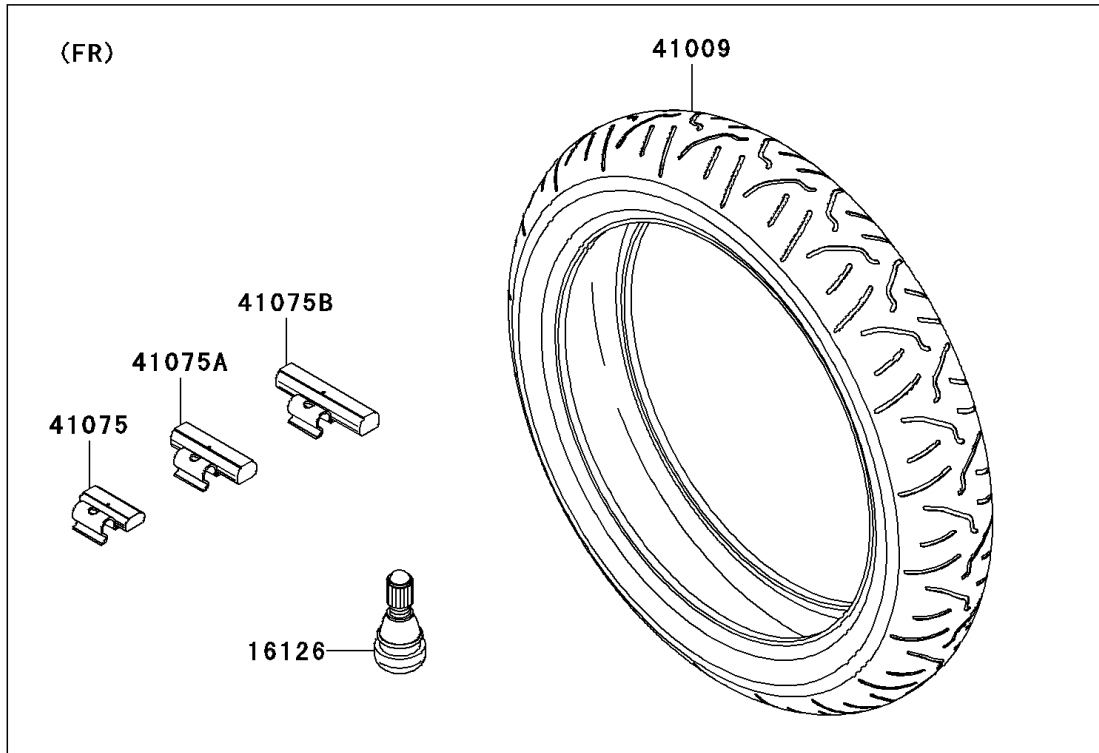

# 2005 Ninja® ZX™ -6R PARTS DIAGRAM

Tires

F2210

### Tires

ITEM NAME	PART NUMBER	QUANTITY
VALVE,TIRE (Ref # 16126)	16126-1140	2
TIRE,FR,120/65ZR17(56W),BT014F (Ref # 41009)	41009-0054	1
TIRE,RR,180/55ZR17(73W),BT014R (Ref # 41009A)	41009-0055	1
BALANCER-WHEEL,10G,SILVER (Ref # 41075)	41075-0007	AR
BALANCER-WHEEL,20G,SILVER (Ref # 41075A)	41075-0008	AR
BALANCER-WHEEL,30G,SILVER (Ref # 41075B)	41075-0009	AR