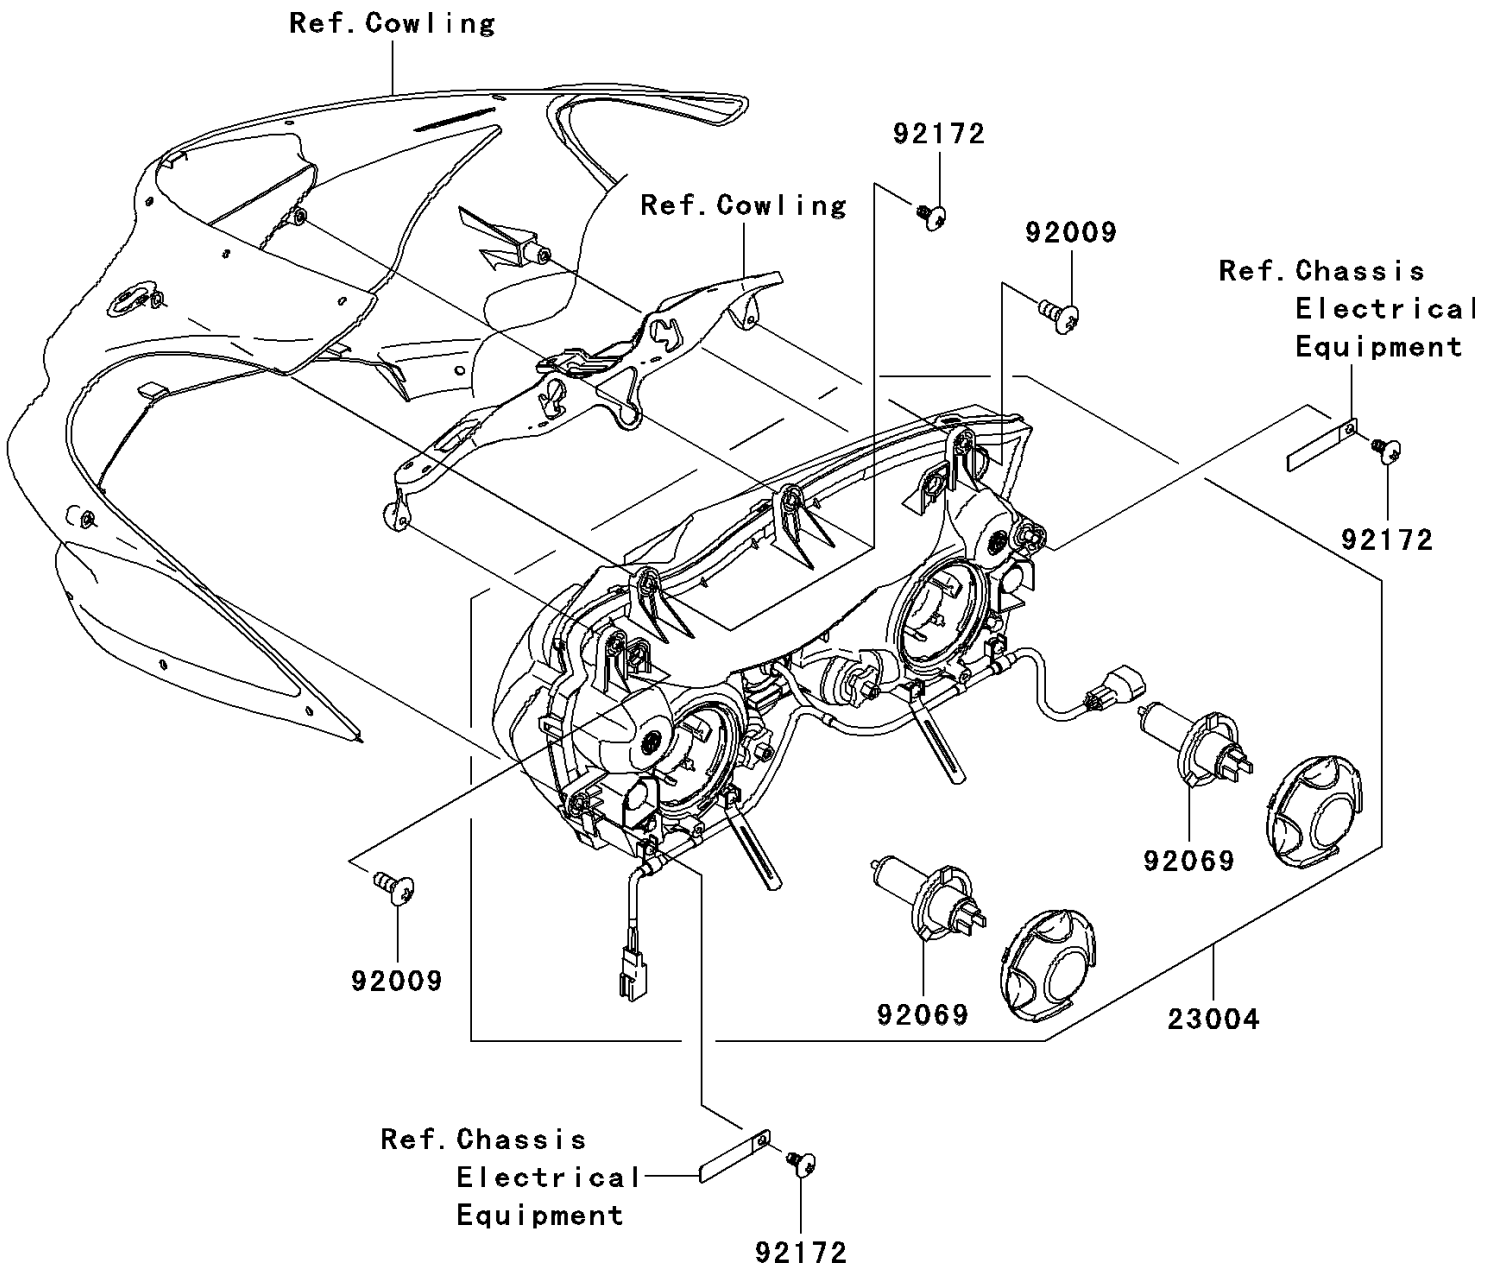

2005 Ninja® ZX™ -6R PARTS DIAGRAM

Headlight(s)

F2710

2005 Ninja® ZX™ -6R PARTS LIST

Headlight(s)

ITEM NAME	PART NUMBER	QUANTITY
LAMP-HEAD (Ref # 23004)	23004-0043	1
SCREW,6X15 (Ref # 92009)	92009-3830	2
BULB,12V 55W,H7 (Ref # 92069)	92069-1126	2
SCREW,TAPPING,5X16 (Ref # 92172)	92172-0175	4