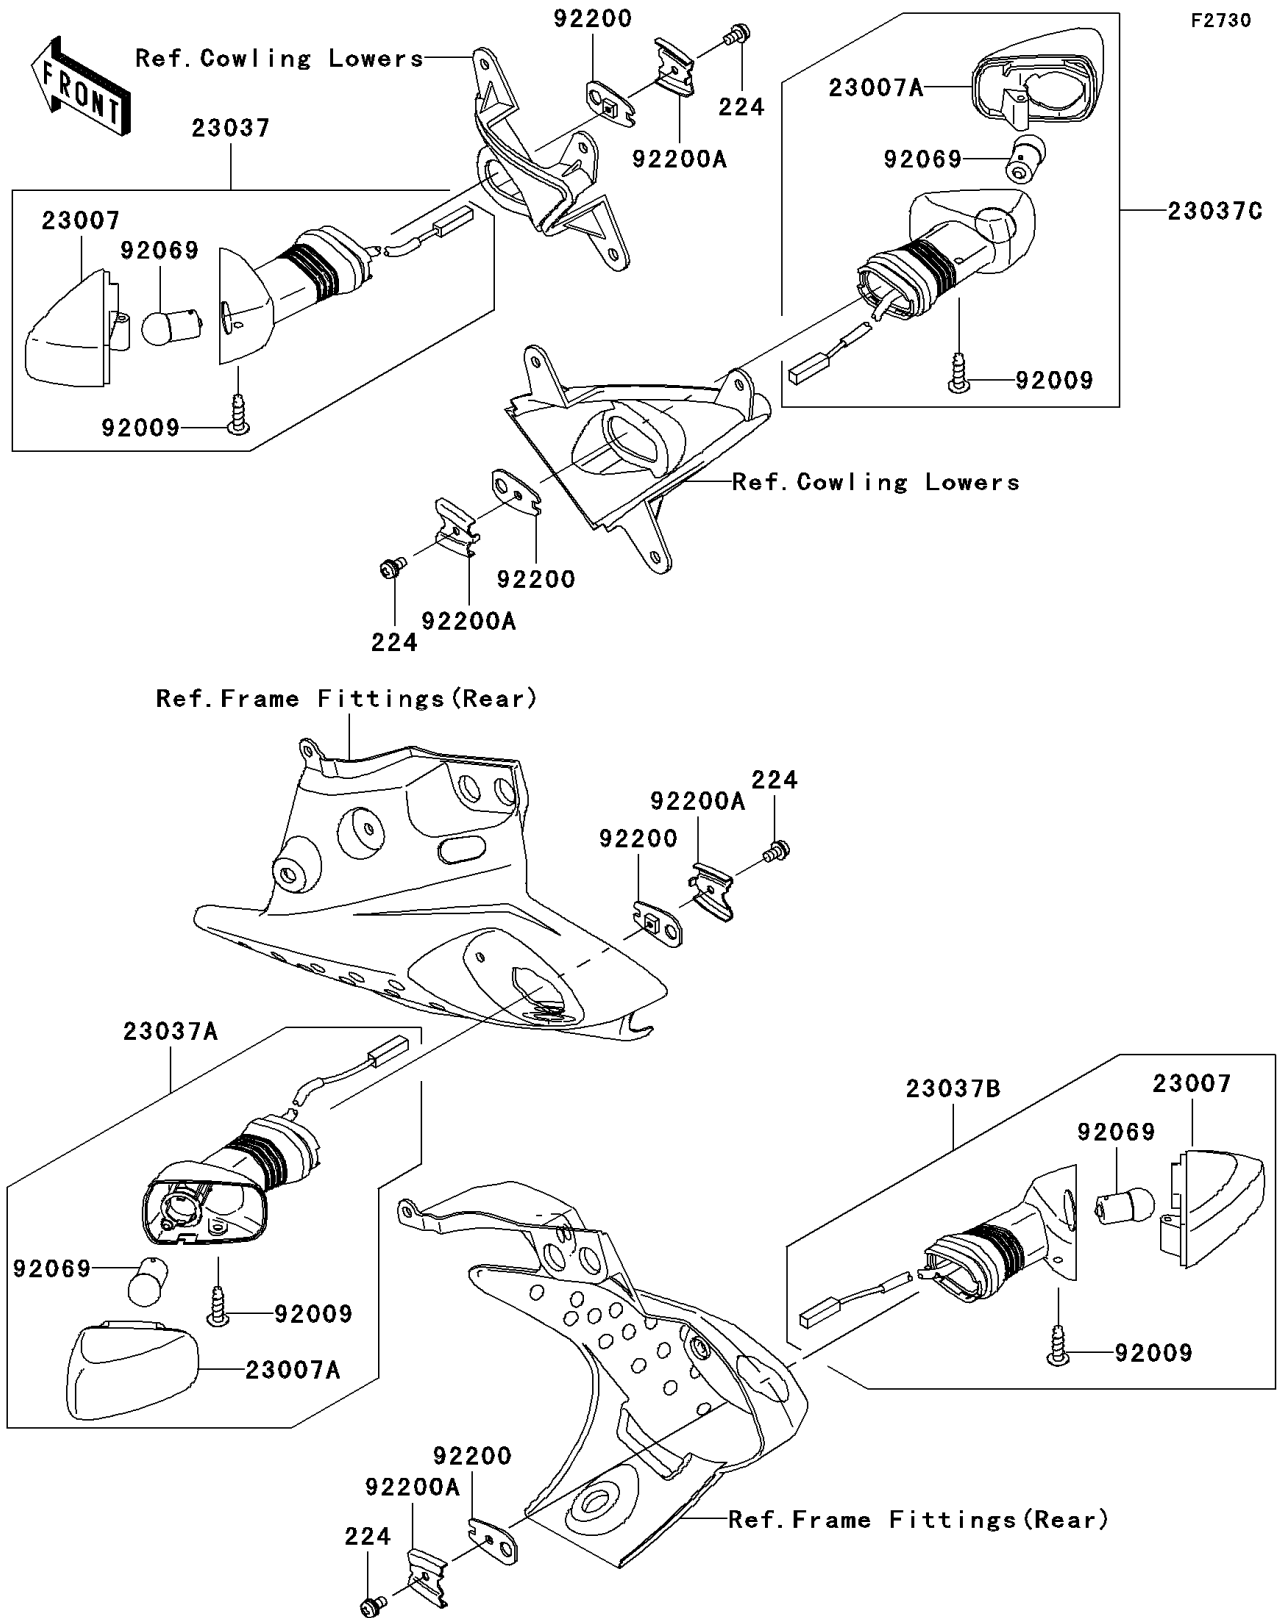

2005 Ninja® ZX™ -6R PARTS DIAGRAM

Turn Signals

2005 Ninja® ZX™ -6R PARTS LIST

Turn Signals

ITEM NAME	PART NUMBER	QUANTITY
SCREW-PAN-WP-CROS,4X8 (Ref # 224)	224C0408	4
LENS-COMP,SIGNAL LAMP (Ref # 23007)	23007-0039	2
LENS-COMP,SIGNAL LAMP (Ref # 23007A)	23007-0040	2
LAMP-ASSY-SIGNAL,FR,LH (Ref # 23037)	23037-0058	1
LAMP-ASSY-SIGNAL,RR,LH (Ref # 23037A)	23037-0060	1
LAMP-ASSY-SIGNAL,RR,RH (Ref # 23037B)	23037-0061	1
LAMP-ASSY-SIGNAL,FR,RH (Ref # 23037C)	23037-0069	1
SCREW,4X16,BLACK (Ref # 92009)	92009-1158	4
BULB,12V 10W (Ref # 92069)	92069-0003	4
WASHER,SIGNAL LAMP (Ref # 92200)	92200-0164	4
WASHER,SIGNAL LAMP (Ref # 92200A)	92200-0165	4