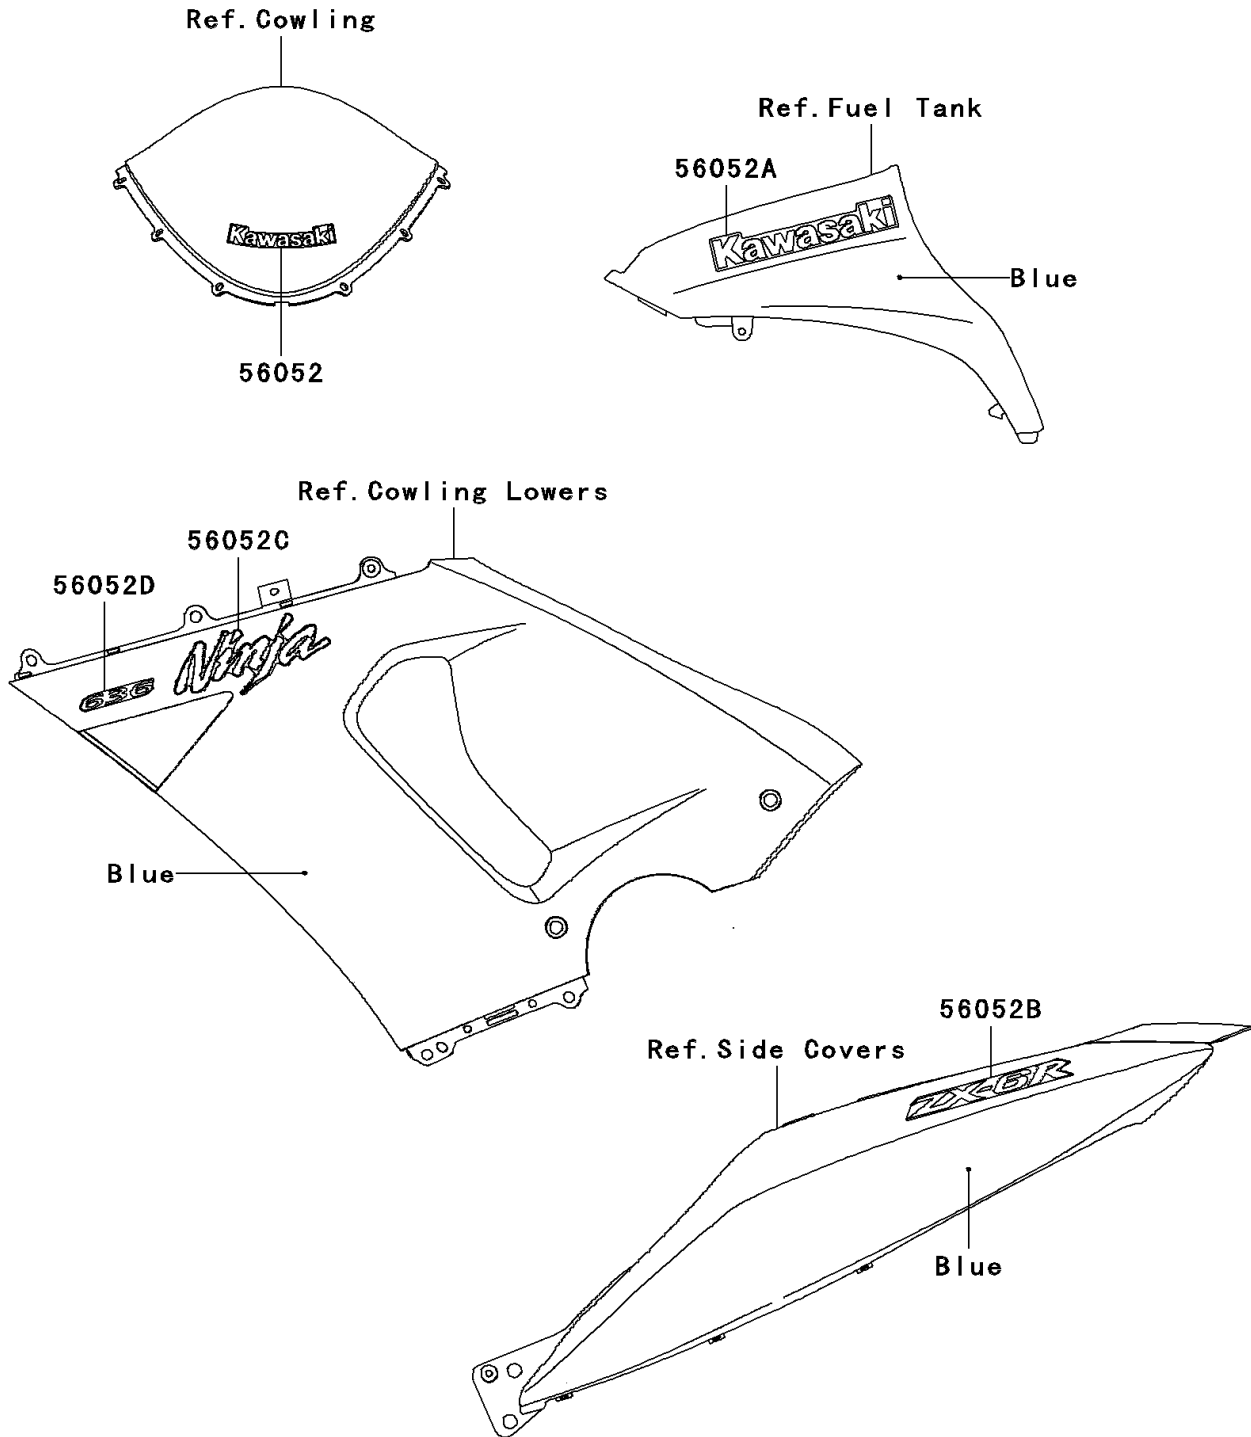

# 2005 Ninja<sup>®</sup> ZX<sup>™</sup>-6R PARTS DIAGRAM

Decals(Blue)

F2861

# 2005 Ninja® ZX™ -6R PARTS LIST

Decals(Blue)

ITEM NAME	PART NUMBER	QUANTITY
-----------	-------------	----------