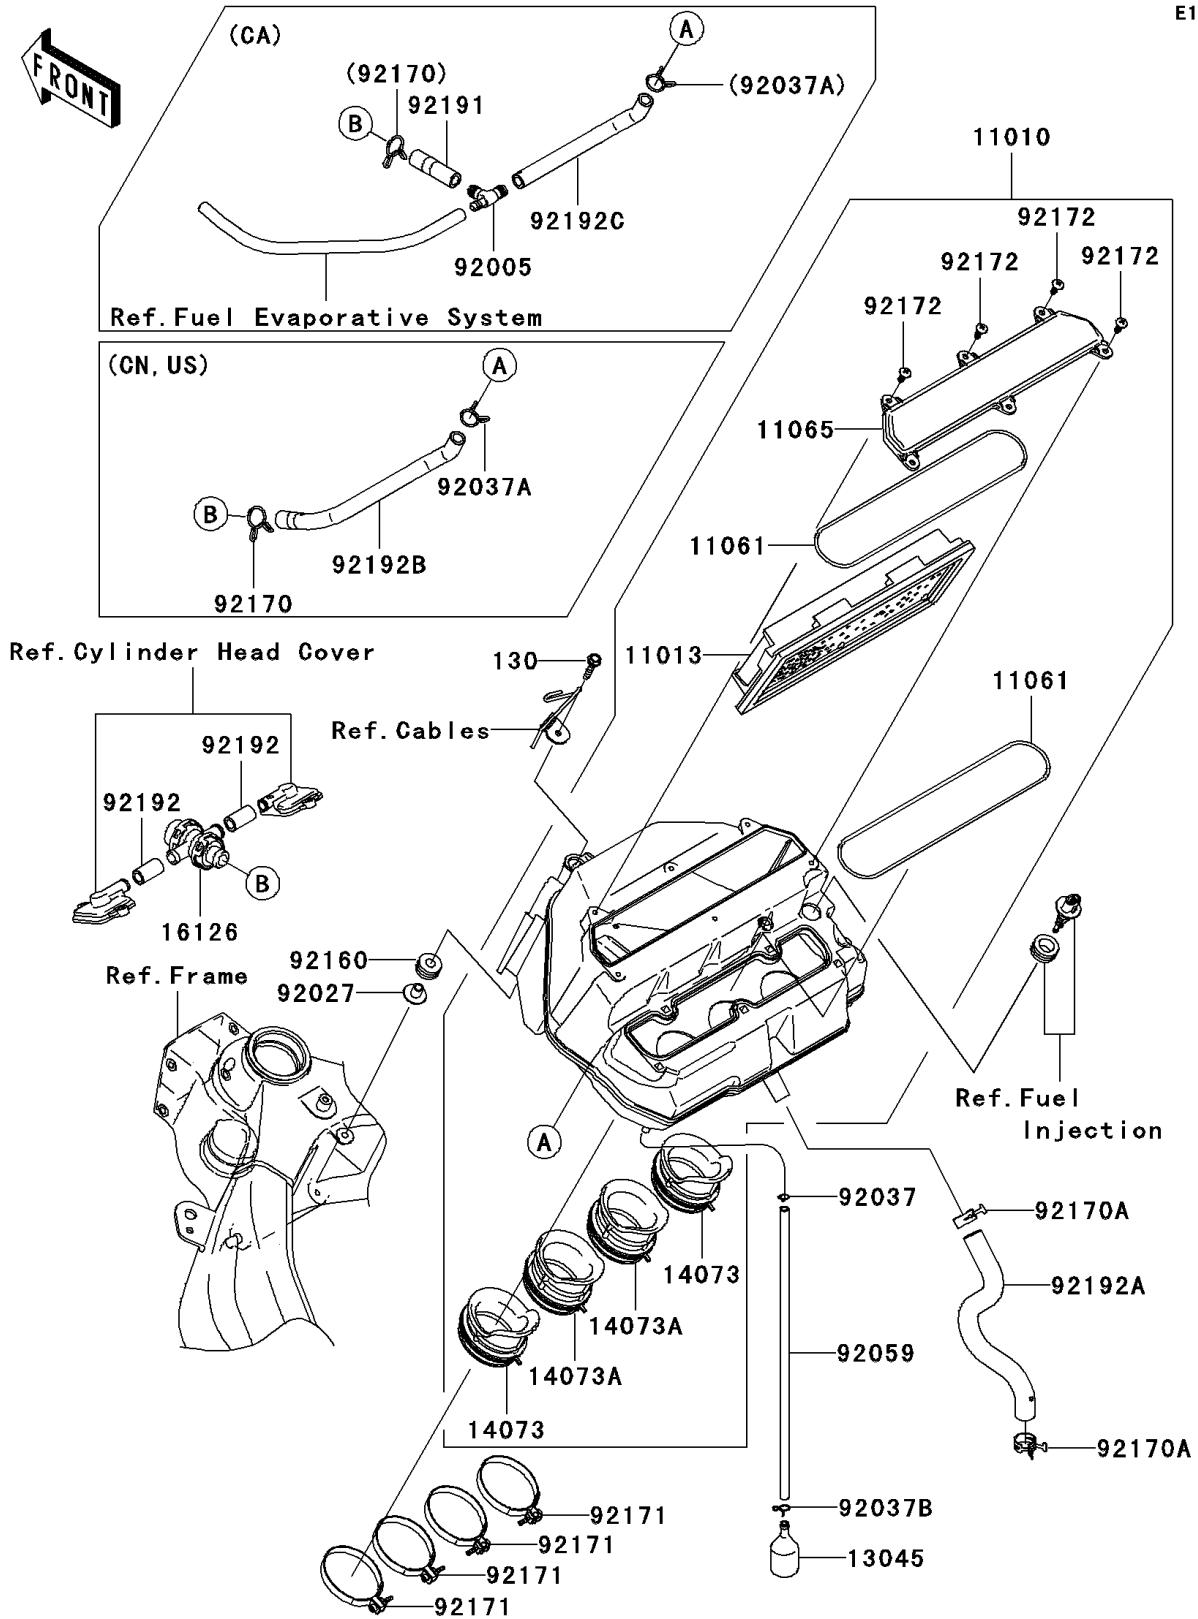

# 2006 Ninja® ZX™-6R PARTS DIAGRAM

Air Cleaner

E1130

## 2006 Ninja® ZX™-6R PARTS LIST

### Air Cleaner

ITEM NAME	PART NUMBER	QUANTITY
BOLT-FLANGED,6X30 (Ref # 130)	130L0630	1
FILTER-ASSY-AIR (Ref # 11010)	11010-0061	1
ELEMENT-AIR FILTER (Ref # 11013)	11013-0010	1
GASKET (Ref # 11061)	11061-0127	2
CAP,AIR FILTER CASE (Ref # 11065)	11065-0082	1
RECEIVER-OIL (Ref # 13045)	13045-1057	1
DUCT (Ref # 14073)	14073-0077	2
DUCT (Ref # 14073A)	14073-0081	2
VALVE,AIR SWITCH (Ref # 16126)	16126-1433	1
COLLAR,L=13.1 (Ref # 92027)	92027-251	1
CLAMP,TUBE (Ref # 92037)	92037-010	1
CLAMP (Ref # 92037A)	92037-1593	1
CLAMP (Ref # 92037B)	92037-1712	1
TUBE,6X9X360 (Ref # 92059)	92059-103	1
DAMPER (Ref # 92160)	92160-1162	1
CLAMP (Ref # 92170)	92170-1017	1
CLAMP (Ref # 92170A)	92170-1060	2
CLAMP,FUNNEL TIGHTEN (Ref # 92171)	92171-0436	4
SCREW,5X16 (Ref # 92172)	92172-0177	6
TUBE,10X16X29 (Ref # 92192)	92192-0009	2
TUBE,BLOW-BY (Ref # 92192A)	92192-0153	1
FITTING (Ref # 92005)	92005-1402	1
TUBE,FITTING-AIR SWITCH (Ref # 92191)	92191-1813	1
TUBE,A/C-ASV (Ref # 92192B)	92192-0154	1
TUBE,FITTING-A/C (Ref # 92192C)	92192-0168	1