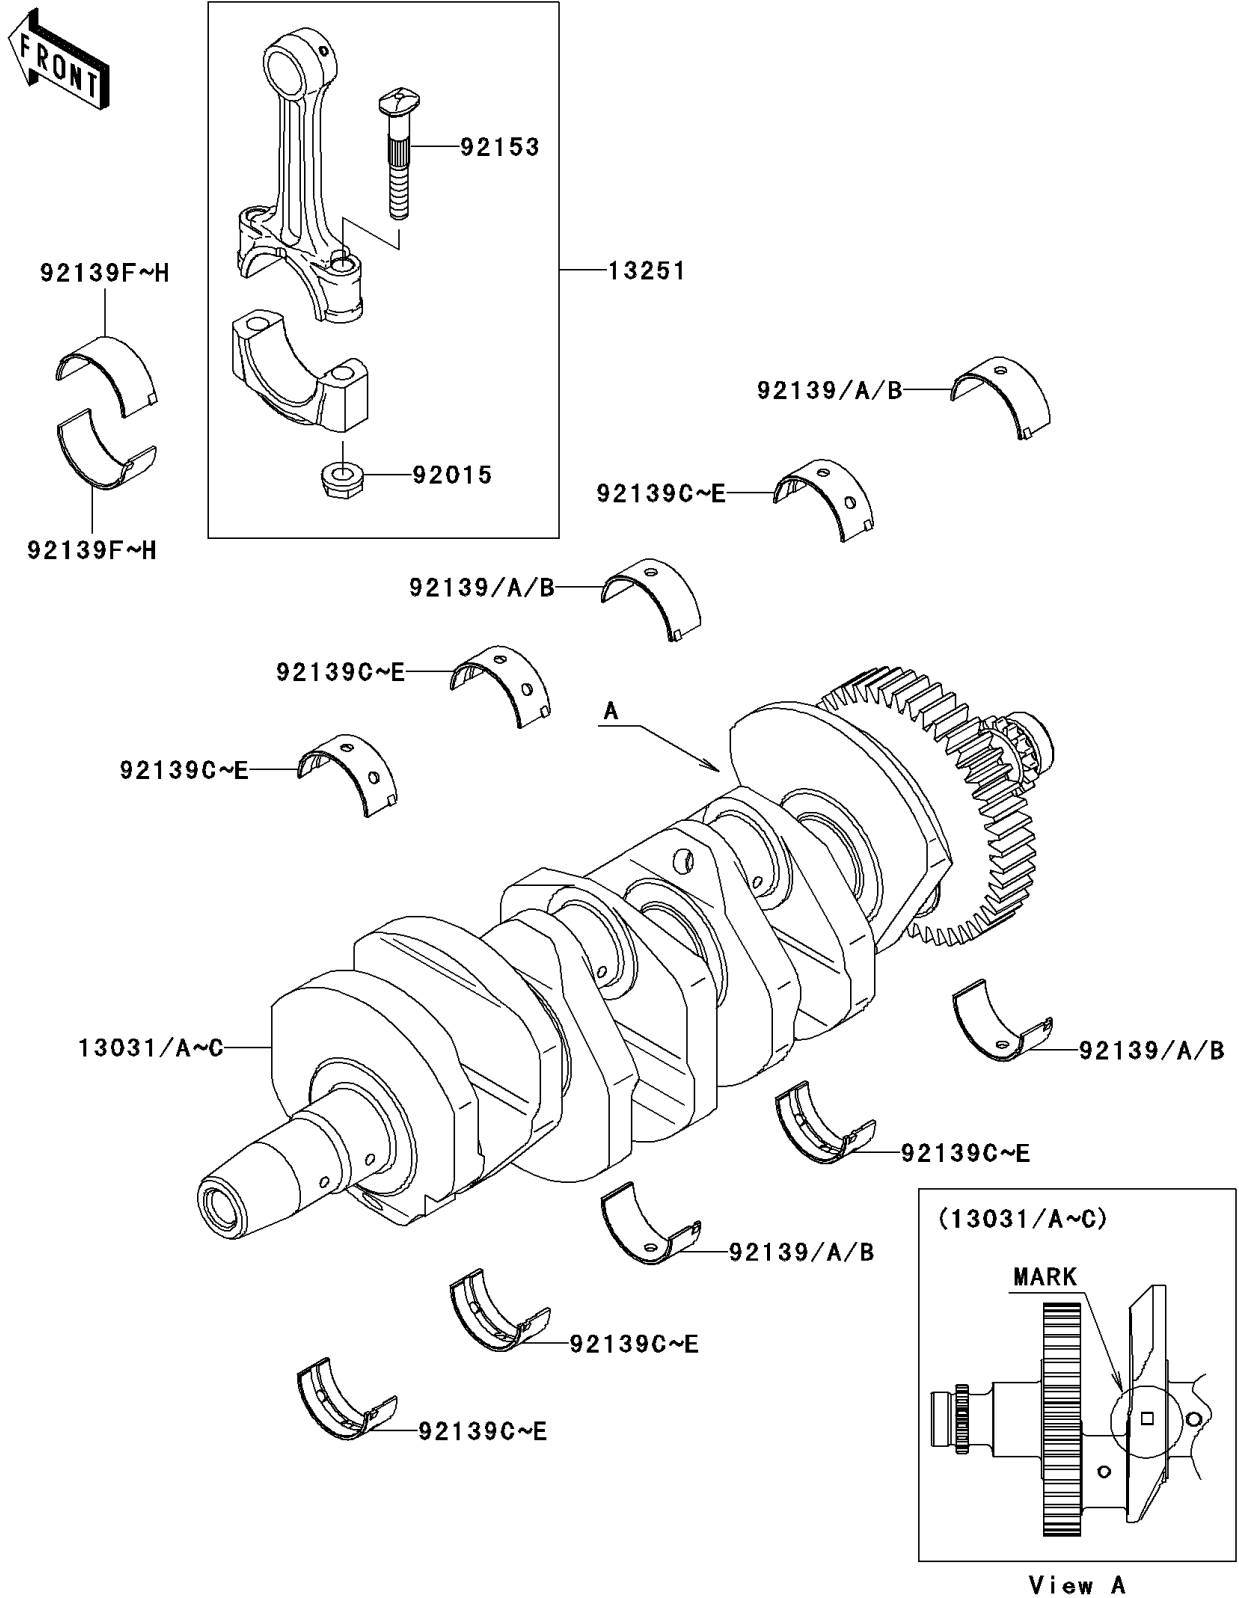

# 2006 Ninja® ZX™-6R PARTS DIAGRAM

Crankshaft

E1321

## 2006 Ninja® ZX™-6R PARTS LIST

### Crankshaft

ITEM NAME	PART NUMBER	QUANTITY
CRANKSHAFT-COMP,"A" MARK (Ref # 13031)	13031-0041	1
CRANKSHAFT-COMP,NO MARK (Ref # 13031A)	13031-0042	1
CRANKSHAFT-COMP,"B" MARK (Ref # 13031B)	13031-0043	1
CRANKSHAFT-COMP,"C" MARK (Ref # 13031C)	13031-0044	1
ROD-ASSY-CONNECTING,K (Ref # 13251)	13251-0008-KK	4
NUT,CONNECTING ROD,7MM (Ref # 92015)	92015-1527	8
BUSHING,CRANK #3&#5,BLUE (Ref # 92139)	92139-0071	4
BUSHING,CRANK #3&#5,BLACK (Ref # 92139A)	92139-0072	AR
BUSHING,CRANK #3&#5,BROWN (Ref # 92139B)	92139-0073	AR
BUSHING,CRANK #1&#2&#4,BLUE (Ref # 92139C)	92139-0074	6
BUSHING,CRANK #1&#2&#4,BLACK (Ref # 92139D)	92139-0075	AR
BUSHING,CRANK #1&#2&#4,BROWN (Ref # 92139E)	92139-0076	AR
BUSHING,CONNECTING ROD,YELLOW (Ref # 92139F)	92139-0087	AR
BUSHING,CONNECTING ROD,GREEN (Ref # 92139G)	92139-0088	8
BUSHING,CONNECTING ROD,PURPLE (Ref # 92139H)	92139-0089	AR
BOLT,7MM (Ref # 92153)	92153-1172	8