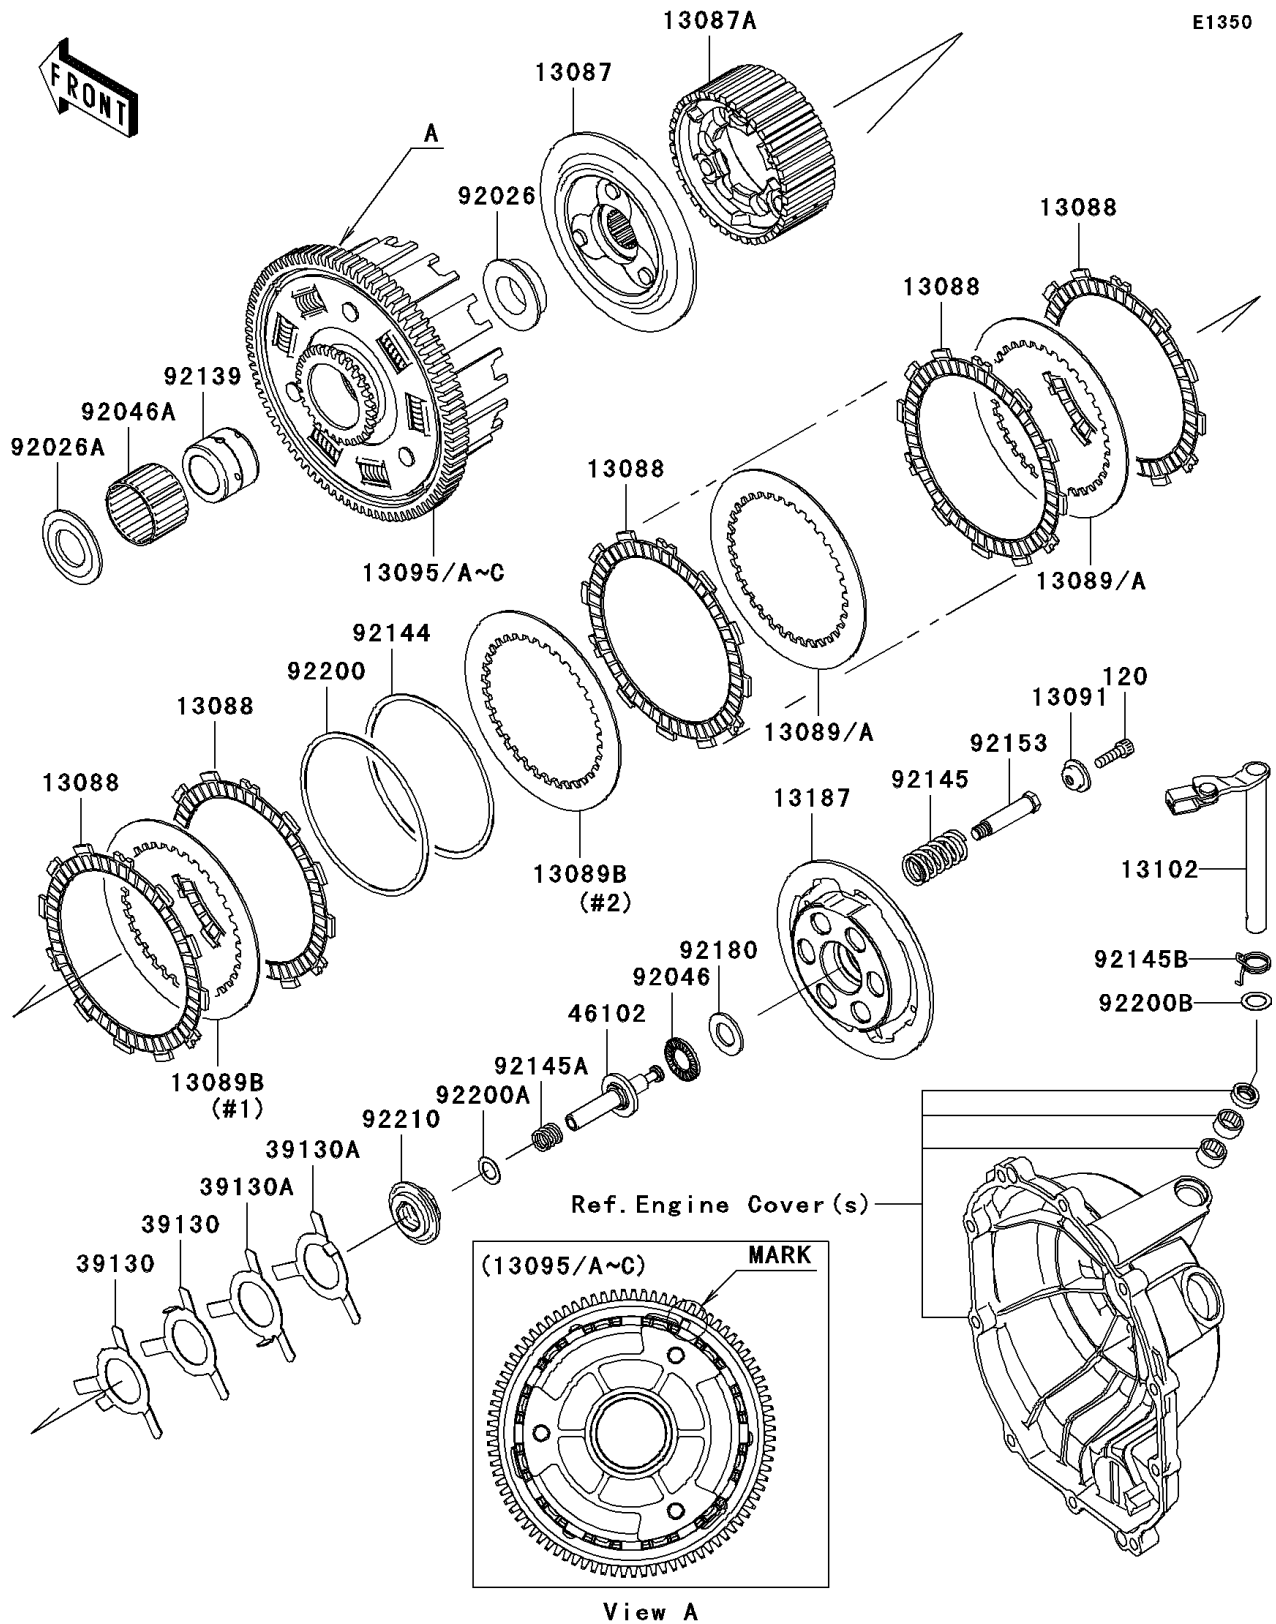

# 2006 Ninja® ZX™-6R PARTS DIAGRAM

Clutch

E1350

## 2006 Ninja® ZX™-6R PARTS LIST

### Clutch

ITEM NAME	PART NUMBER	QUANTITY
BOLT-SOCKET,6X20 (Ref # 120)	120Q0620	6
HUB-CLUTCH (Ref # 13087)	13087-0019	1
HUB-CLUTCH (Ref # 13087A)	13087-0020	1
PLATE-FRICTION (Ref # 13088)	13088-1124	8
PLATE-CLUTCH,T=2.0 (Ref # 13089)	13089-0007	AR
PLATE-CLUTCH,T=2.3 (Ref # 13089A)	13089-0008	5
PLATE-CLUTCH,T=2.6 (Ref # 13089B)	13089-0009	2
HOLDER,CLUTCH SPRING (Ref # 13091)	13091-1041	6
HOUSING-COMP-CLUTCH,NO MARK (Ref # 13095)	13095-0042	1
HOUSING-COMP-CLUTCH,"A" MARK (Ref # 13095A)	13095-0044	1
HOUSING-COMP-CLUTCH,"B" MARK (Ref # 13095B)	13095-0045	1
HOUSING-COMP-CLUTCH,"C" MARK (Ref # 13095C)	13095-0046	1
RELEASE-COMP-CLUTCH (Ref # 13102)	13102-0015	1
PLATE-CLUTCH OPERATING (Ref # 13187)	13187-0008	1
SPRING-LEAF (Ref # 39130)	39130-1078	2
SPRING-LEAF (Ref # 39130A)	39130-1079	2
ROD (Ref # 46102)	46102-0051	1
SPACER (Ref # 92026)	92026-0022	1
SPACER (Ref # 92026A)	92026-1356	1
BEARING-NEEDLE,AXK1102 (Ref # 92046)	92046-1052	1
BEARING-NEEDLE,K38X43X28.8X (Ref # 92046A)	92046-1263	1
BUSHING,25X38X29.05 (Ref # 92139)	92139-0067	1
SPRING,FRICTION PLATE (Ref # 92144)	92144-1854	1
SPRING (Ref # 92145)	92145-0293	6
SPRING,ROD (Ref # 92145A)	92145-1159	1
SPRING (Ref # 92145B)	92145-1339	1
BOLT (Ref # 92153)	92153-0797	6
SHIM,15.3X27.5X2.0 (Ref # 92180)	92180-0149	1
WASHER,FRICTION PLATE (Ref # 92200)	92200-1260	1

### Clutch

ITEM NAME	PART NUMBER	QUANTITY
WASHER,11.2X18X0.5 (Ref # 92200A)	92200-1423	1
WASHER,12X18.5X0.5 (Ref # 92200B)	92200-1487	1
NUT (Ref # 92210)	92210-0152	1