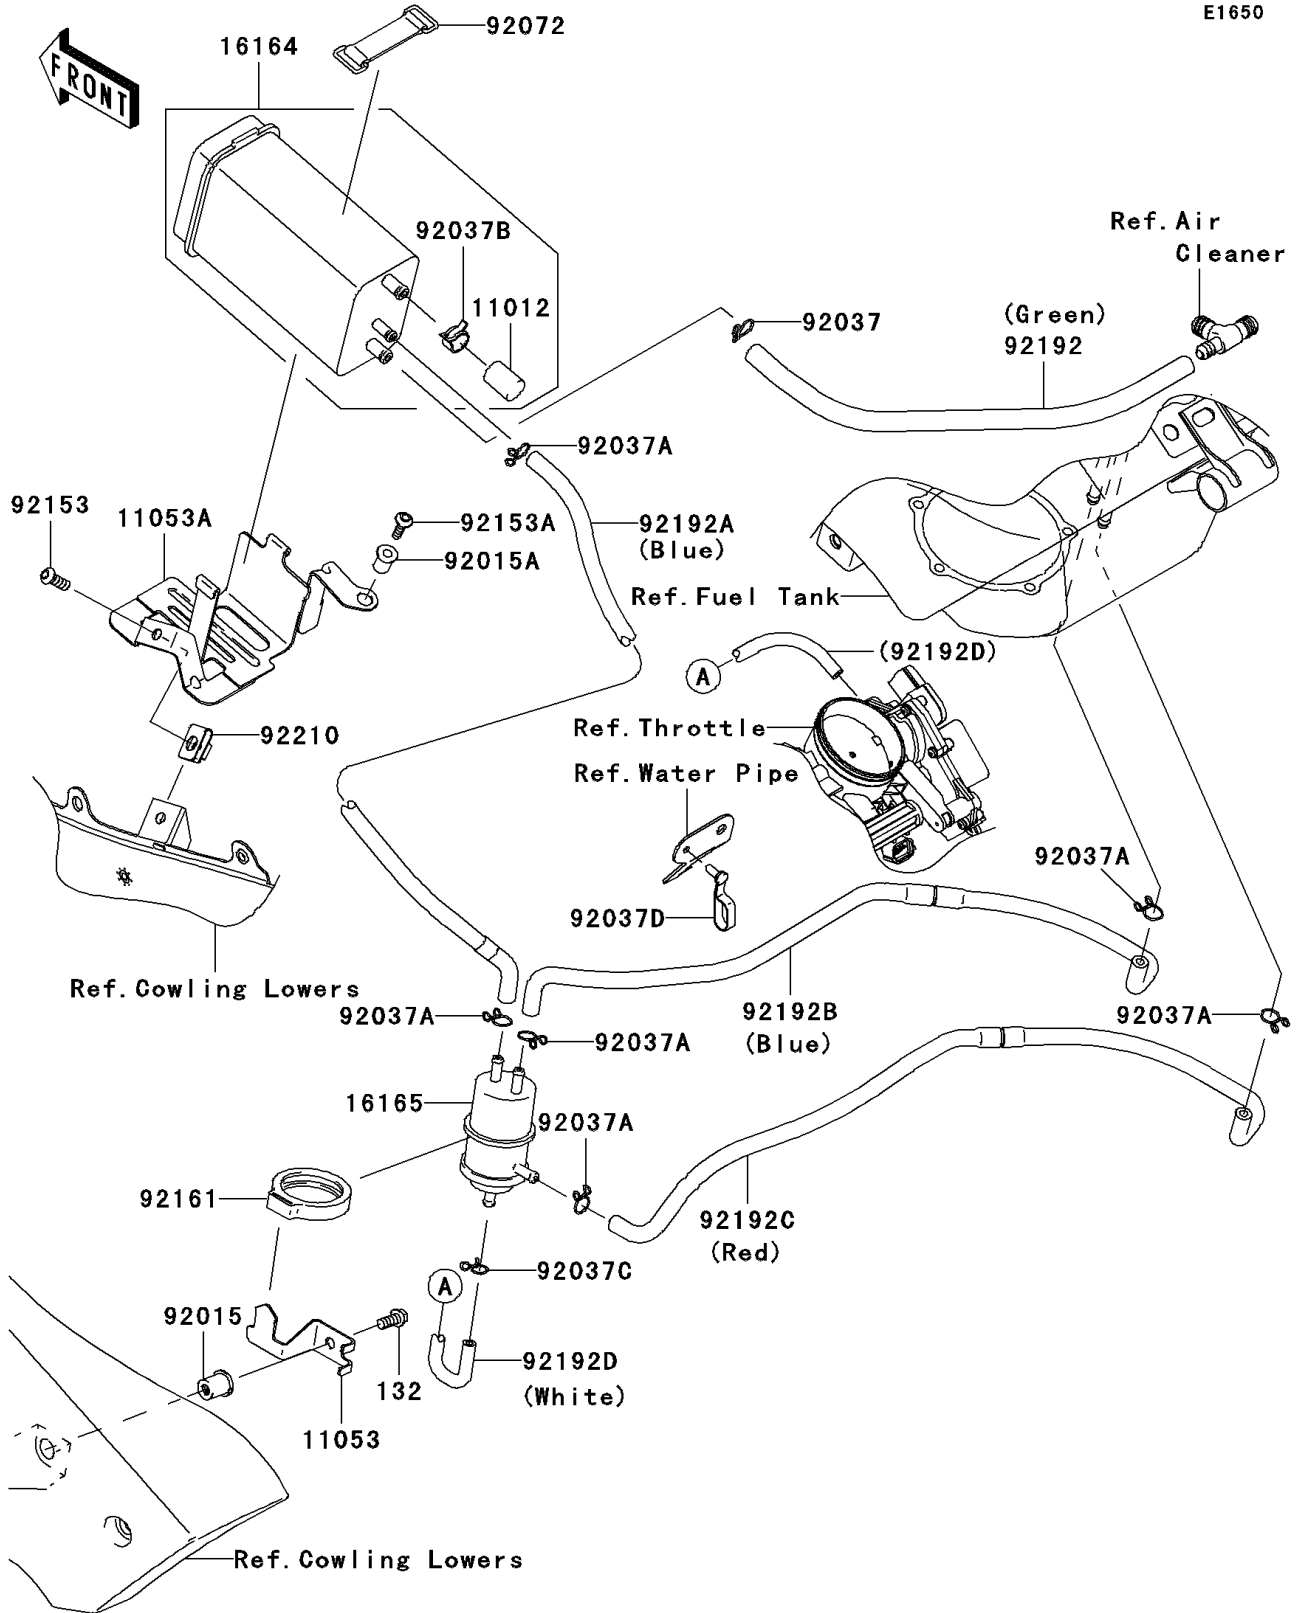

2006 Ninja® ZX™ -6R PARTS DIAGRAM

Fuel Evaporative System(CA)

E1650

2006 Ninja® ZX™-6R PARTS LIST

Fuel Evaporative System(CA)

ITEM NAME	PART NUMBER	QUANTITY
CAP,CANISTER (Ref # 11012)	11012-1388	1
BRACKET (Ref # 11053)	11053-1619	1
BRACKET (Ref # 11053A)	11053-1658	1
CANISTER (Ref # 16164)	16164-1054	1
SEPARATOR (Ref # 16165)	16165-1001	1
NUT (Ref # 92015)	92015-1700	1
NUT,WELL,5MM (Ref # 92015A)	92015-1757	1
CLAMP,HOSE (Ref # 92037)	92037-1104	1
CLAMP,TUBE (Ref # 92037A)	92037-147	6
CLAMP,CANISTER (Ref # 92037B)	92037-1512	1
CLAMP (Ref # 92037C)	92037-1712	1
CLAMP,SPEED,L=80.5 (Ref # 92037D)	92037-1903	1
BAND,L=50 (Ref # 92072)	92072-1419	1
BOLT,SOCKET,6X16 (Ref # 92153)	92153-0404	1
BOLT,SOCKET,5X16 (Ref # 92153A)	92153-1244	1
DAMPER (Ref # 92161)	92161-0239	1
TUBE,CANISTER-FITTING,GREEN (Ref # 92192)	92192-0169	1
TUBE,SEPARATOR-CANISTER,BLUE (Ref # 92192A)	92192-0170	1
TUBE,SEPARATOR-TANK,BLUE (Ref # 92192B)	92192-0171	1
TUBE,SEPARATOR-TANK,RED (Ref # 92192C)	92192-0173	1
TUBE,THROTTLE-SEPARATOR,WHITE (Ref # 92192D)	92192-0175	1
NUT (Ref # 92210)	92210-0130	1
BOLT-FLANGED-SMALL,6X14 (Ref # 132)	132L0614	1