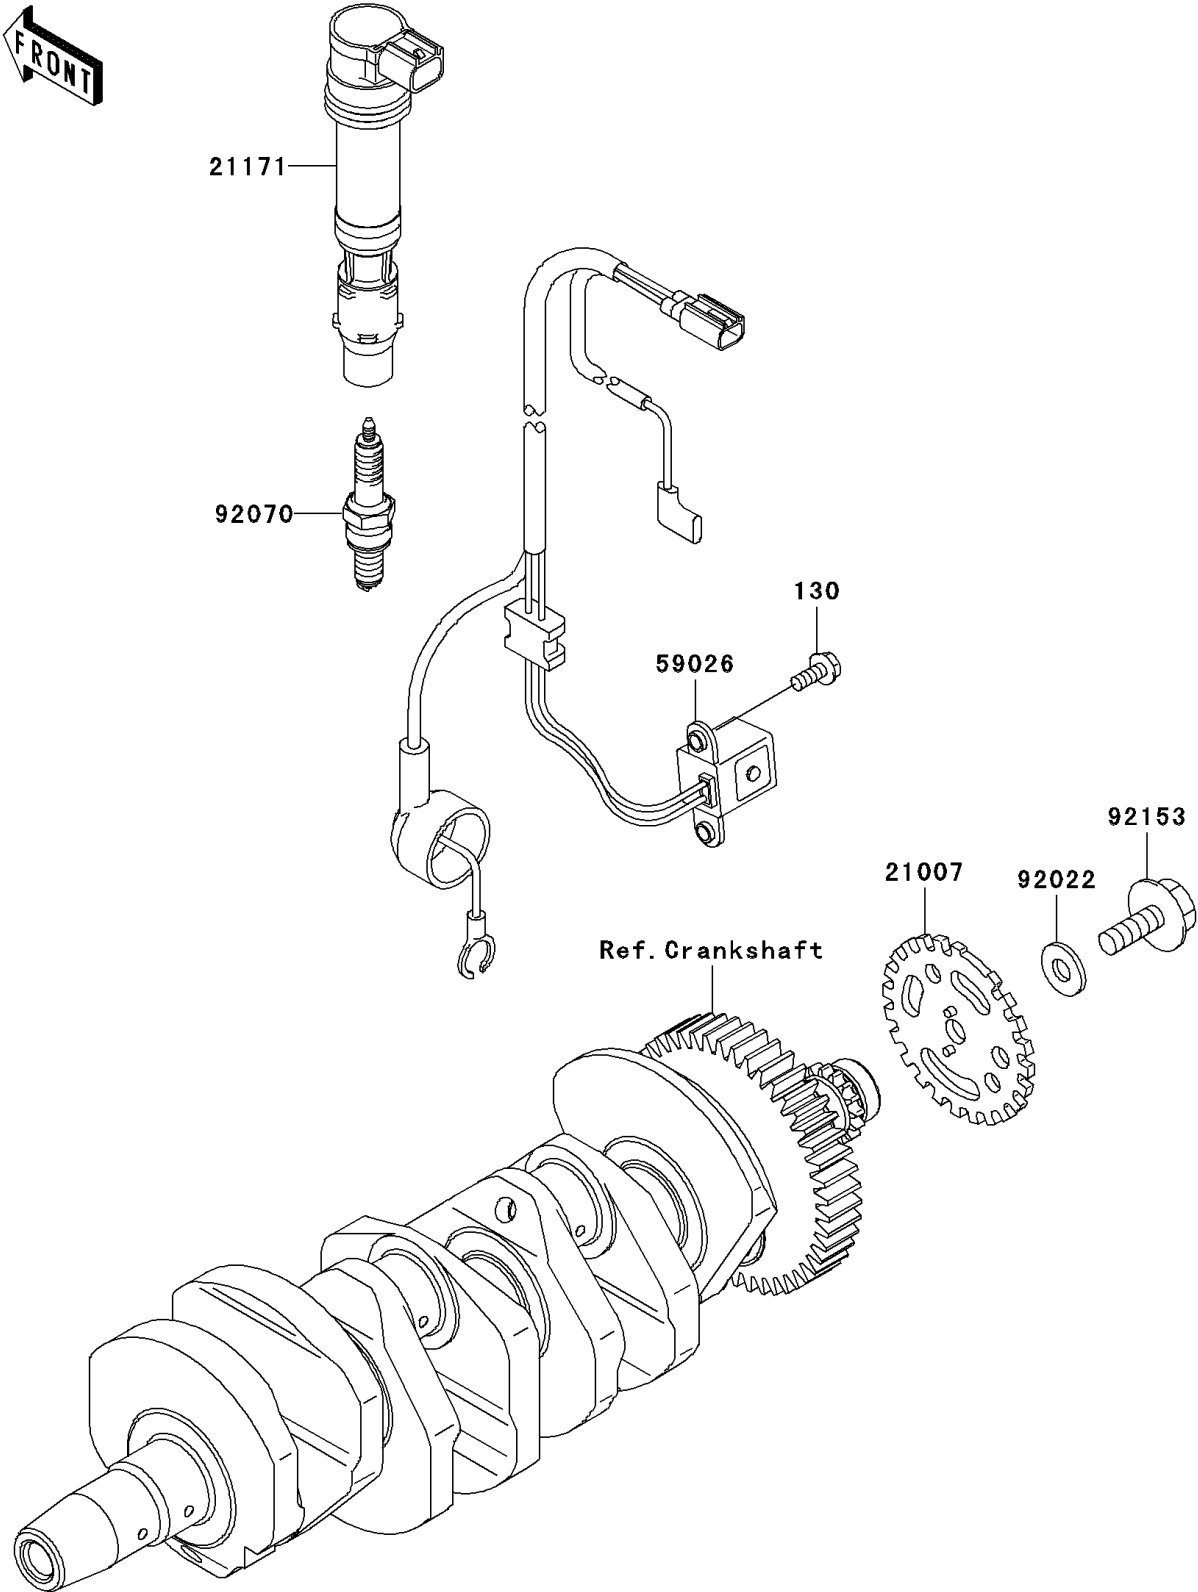

# 2006 Ninja® ZX™-6R PARTS DIAGRAM

Ignition System

E1830

## 2006 Ninja® ZX™-6R PARTS LIST

### Ignition System

ITEM NAME	PART NUMBER	QUANTITY
BOLT-FLANGED,5X12 (Ref # 130)	130G0512	2
ROTOR,PULSING (Ref # 21007)	21007-0041	1
COIL-ASSY-IGNITION (Ref # 21171)	21171-1282	4
COIL-PULSING (Ref # 59026)	59026-0013	1
WASHER,8.2X19X2 (Ref # 92022)	92022-1533	1
PLUG-SPARK,CR9E(NGK) (Ref # 92070)	92070-1266	4
BOLT,FLANGED,8X23 (Ref # 92153)	92153-0549	1