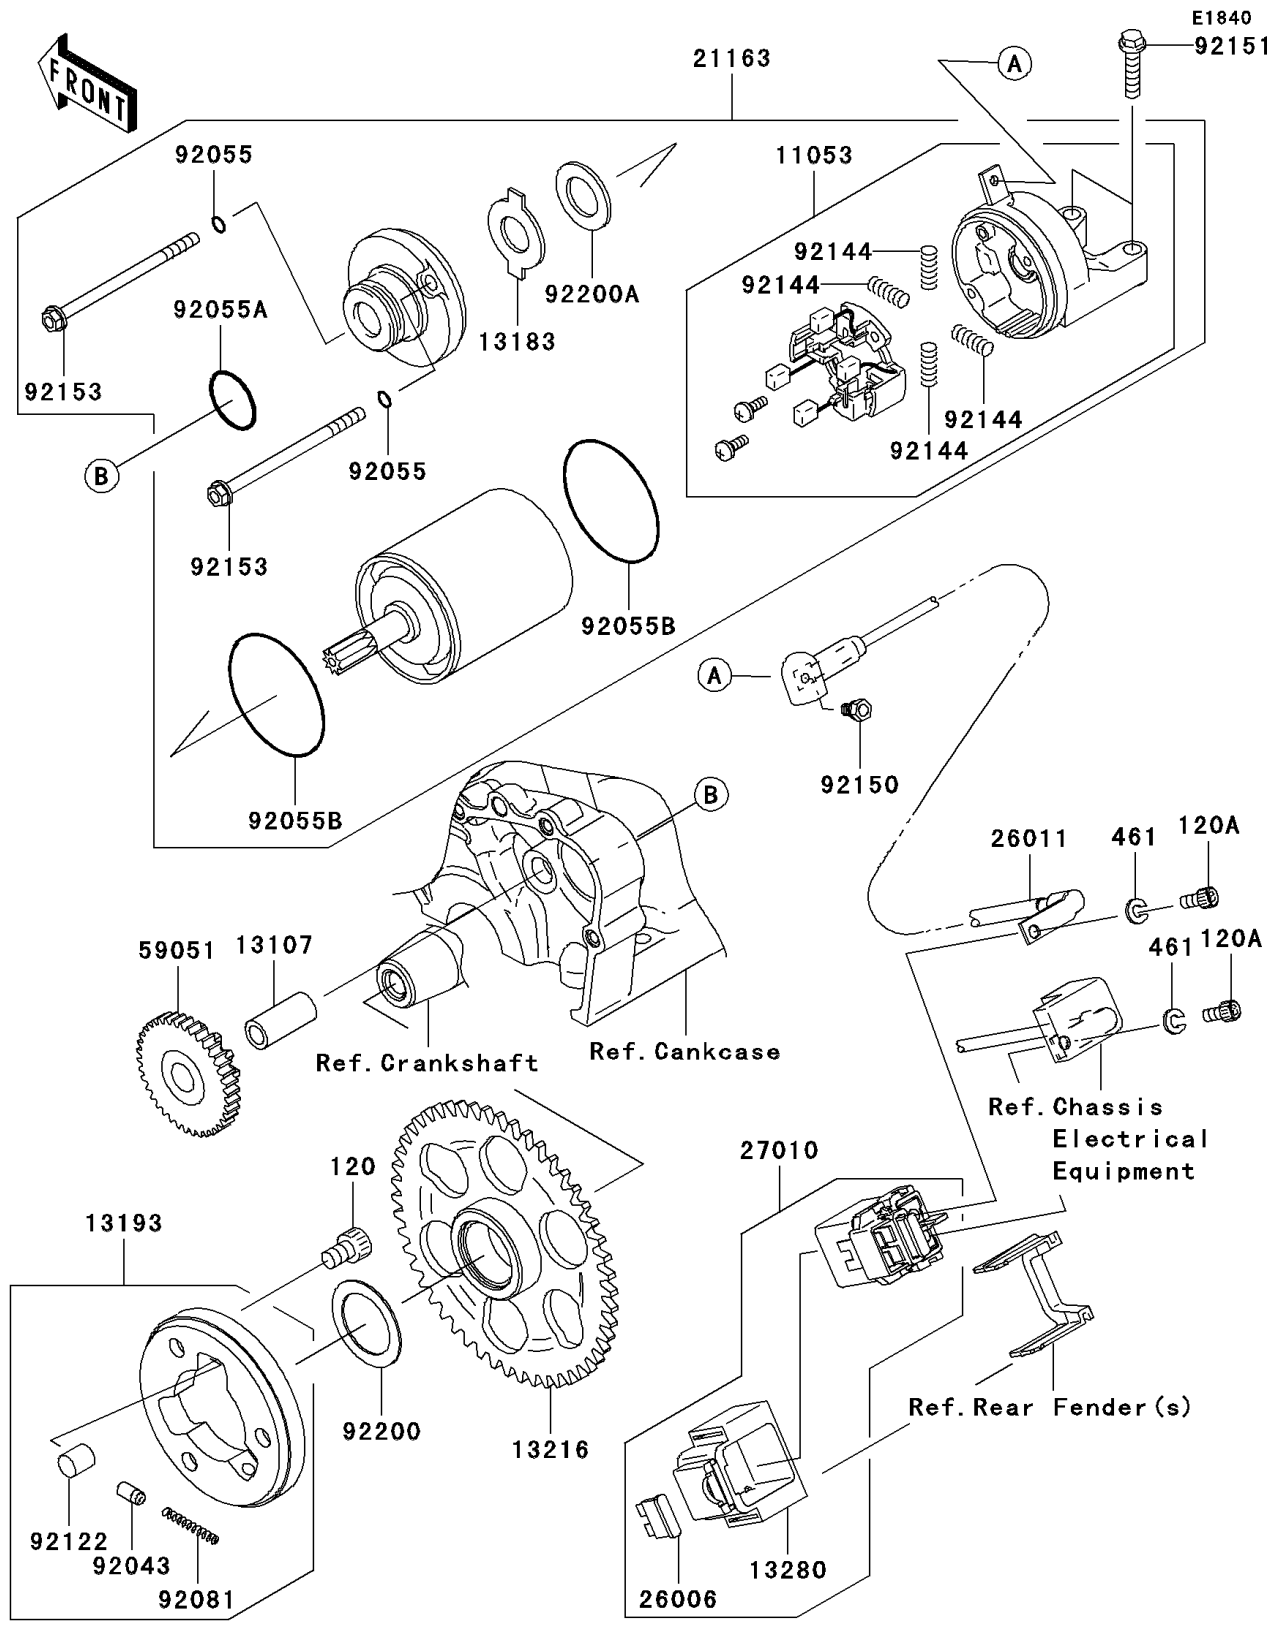

2006 Ninja® ZX™-6R PARTS DIAGRAM

Starter Motor

2006 Ninja® ZX™-6R PARTS LIST

Starter Motor

ITEM NAME	PART NUMBER	QUANTITY
BOLT-SOCKET,8X12 (Ref # 120)	120P0812	3
BOLT-SOCKET,5X10 (Ref # 120A)	120S0510	2
WASHER-SPRING,5MM,BLACK (Ref # 461)	461K0500	2
BRACKET,STARTER (Ref # 11053)	11053-0224	1
SHAFT,7.8X12X26.5 (Ref # 13107)	13107-1176	1
PLATE (Ref # 13183)	13183-1460	1
CLUTCH-ASSY-ONEWAY (Ref # 13193)	13193-0001	1
GEAR-COMP,ONEWAY CLUTCH (Ref # 13216)	13216-0011	1
HOLDER,SWITCH (Ref # 13280)	13280-0109	1
STARTER-ELECTRIC (Ref # 21163)	21163-0006	1
FUSE,30A-G (Ref # 26006)	26006-1006	1
WIRE-LEAD (Ref # 26011)	26011-0065	1
SWITCH,MAGNETIC (Ref # 27010)	27010-0030	1
GEAR-SPUR,IDLE (Ref # 59051)	59051-1413	1
PIN (Ref # 92043)	92043-132	3
RING-O,STARTER (Ref # 92055)	92055-0013	2
RING-O,24.4X3.1 (Ref # 92055A)	92055-1262	1
RING-O (Ref # 92055B)	92055-1455	2
SPRING,COIL (Ref # 92081)	92081-159	3
ROLLER (Ref # 92122)	92122-006	3
SPRING,BRUSH (Ref # 92144)	92144-1423	4
BOLT (Ref # 92150)	92150-1305	1
BOLT,FLANGED-SMALL,6X25 (Ref # 92151)	92151-1930	2
BOLT (Ref # 92153)	92153-0405	2
WASHER,28.5X40.0X1.0 (Ref # 92200)	92200-0168	1
WASHER (Ref # 92200A)	92200-1019	1