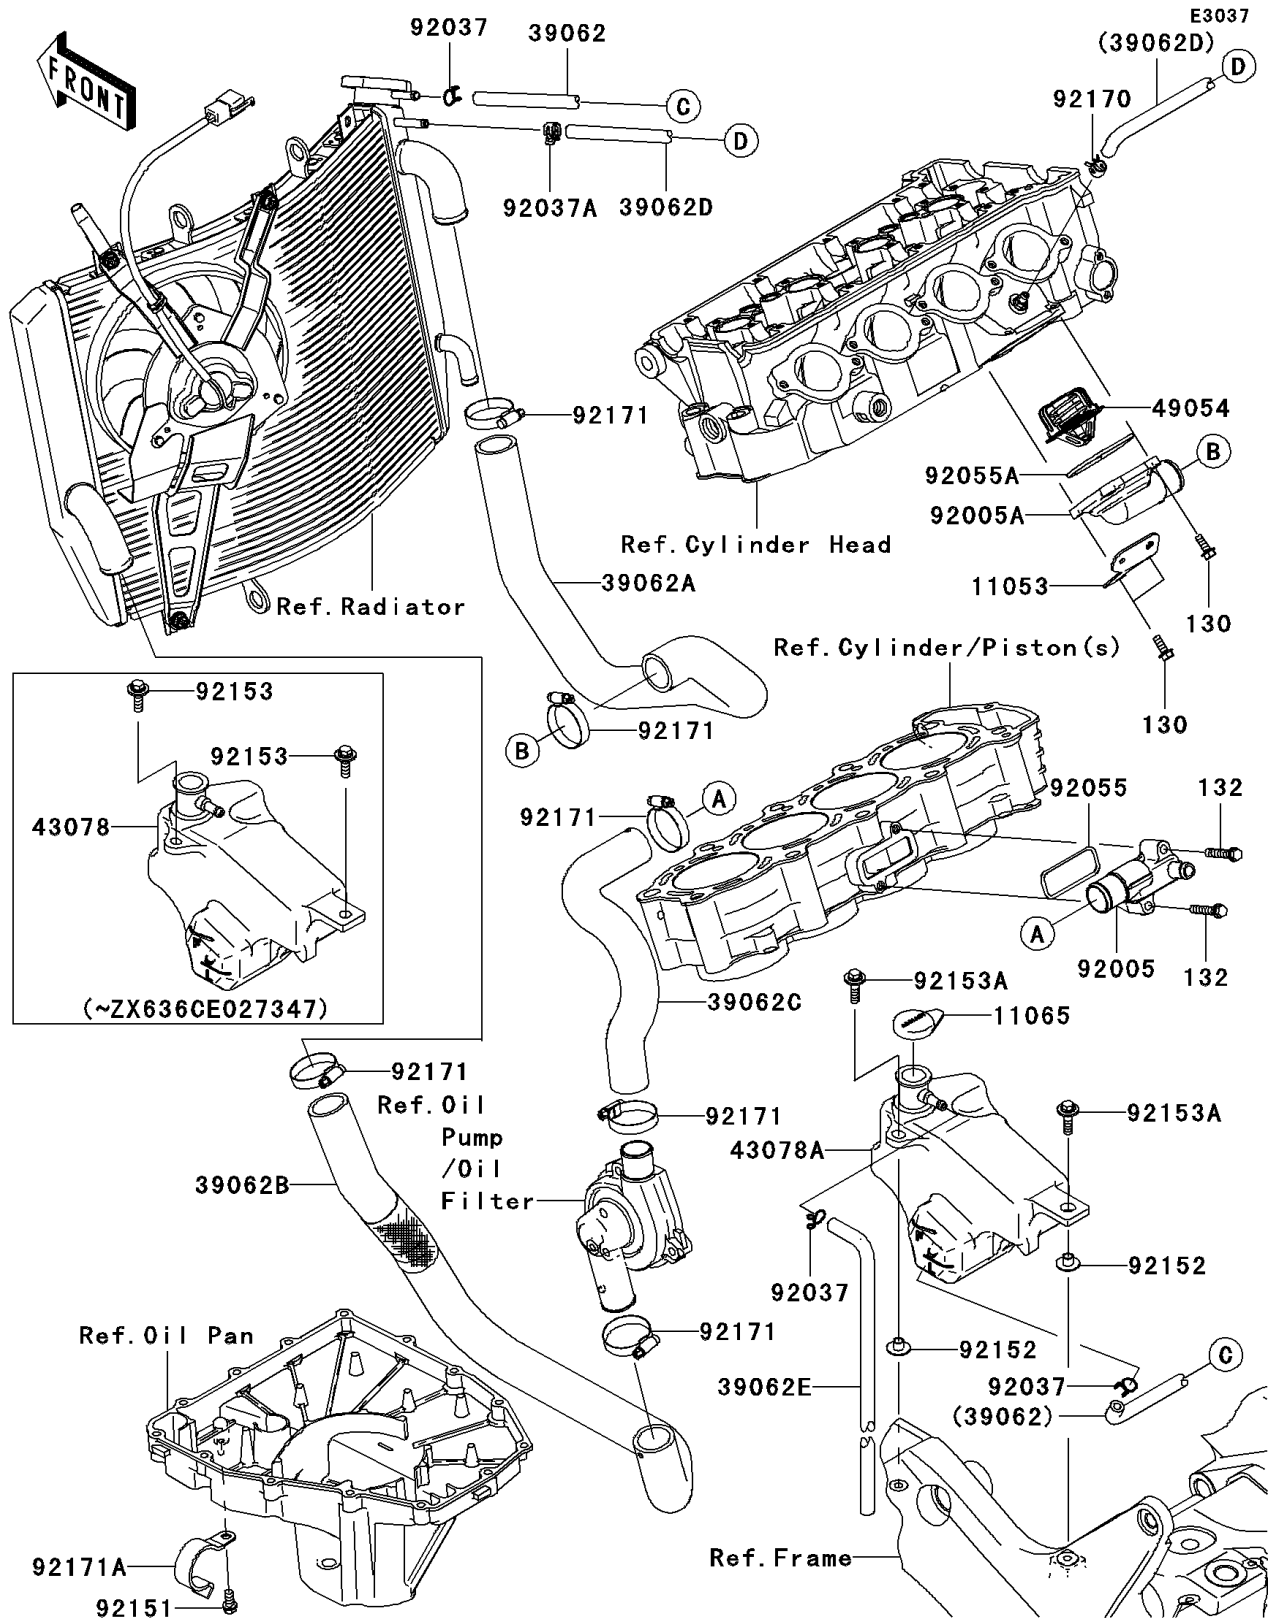

2006 Ninja® ZX™-6R PARTS DIAGRAM

Water Pipe

2006 Ninja® ZX™-6R PARTS LIST

Water Pipe

| ITEM NAME | PART NUMBER | QUANTITY |
|---|-------------|----------|
| BOLT-FLANGED,5X14 (Ref # 130) | 130J0514 | 4 |
| BOLT-FLANGED-SMALL,6X30 (Ref # 132) | 132J0630 | 2 |
| BRACKET (Ref # 11053) | 11053-1712 | 1 |
| CAP,COOLANT (Ref # 11065) | 11065-1093 | 1 |
| HOSE-COOLING,5.5X10.5X717 (Ref # 39062) | 39062-0015 | 1 |
| HOSE-COOLING,THERMO-RAD (Ref # 39062A) | 39062-0070 | 1 |
| HOSE-COOLING,RAD-W.PUMP (Ref # 39062B) | 39062-0071 | 1 |
| HOSE-COOLING,W.PUMP-CYLINDER (Ref # 39062C) | 39062-0072 | 1 |
| HOSE-COOLING,RAD-HEAD (Ref # 39062D) | 39062-0078 | 1 |
| HOSE-COOLING,5.5X10.5X550 (Ref # 39062E) | 39062-1208 | 1 |
| RESERVOIR (Ref # 43078) | 43078-0022 | 1 |
| RESERVOIR (Ref # 43078A) | 43078-0032 | 1 |
| THERMOSTAT (Ref # 49054) | 49054-1067 | 1 |
| FITTING (Ref # 92005) | 92005-0028 | 1 |
| FITTING,THERMO CAP (Ref # 92005A) | 92005-1275 | 1 |
| CLAMP,TUBE (Ref # 92037) | 92037-147 | 3 |
| CLAMP,TUBE (Ref # 92037A) | 92037-1505 | 1 |
| RING-O (Ref # 92055) | 92055-1402 | 1 |
| RING-O,THERMOSTAT CAP (Ref # 92055A) | 92055-1699 | 1 |
| BOLT,6X12 (Ref # 92151) | 92151-1133 | 1 |
| COLLAR (Ref # 92152) | 92152-0401 | 2 |
| BOLT,6X20 (Ref # 92153) | 92153-0502 | 2 |
| BOLT,FLANGED,6X22 (Ref # 92153A) | 92153-0950 | 2 |
| CLAMP (Ref # 92170) | 92170-1493 | 1 |
| CLAMP (Ref # 92171) | 92171-0179 | 6 |
| CLAMP (Ref # 92171A) | 92171-0421 | 1 |