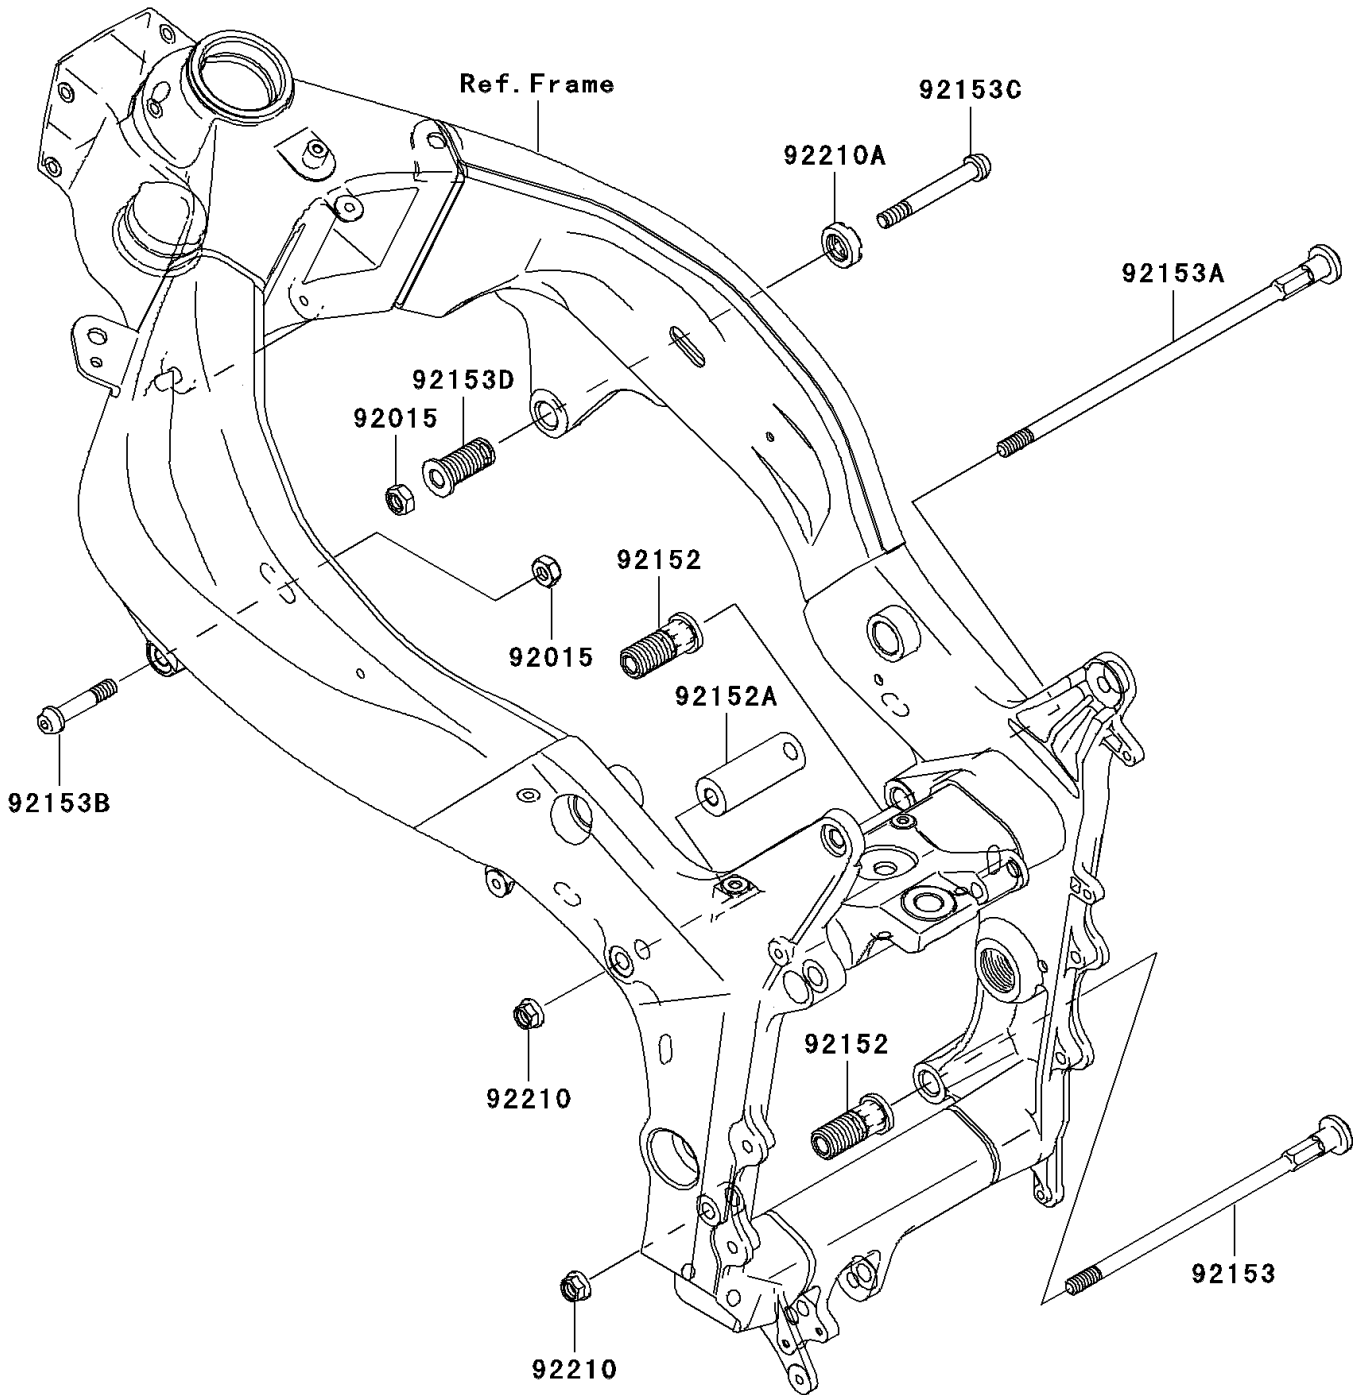

# 2006 Ninja® ZX™-6R PARTS DIAGRAM

Engine Mount

F2122

## 2006 Ninja® ZX™-6R PARTS LIST

### Engine Mount

ITEM NAME	PART NUMBER	QUANTITY
NUT,LOCK,10MM,BLACK (Ref # 92015)	92015-1189	2
COLLAR,ENGINE MOUNT (Ref # 92152)	92152-0076	2
COLLAR,10.5X26X70 (Ref # 92152A)	92152-1062	1
BOLT,SOCKET,10X233 (Ref # 92153)	92153-0814	1
BOLT,SOCKET,10X285.5 (Ref # 92153A)	92153-0815	1
BOLT,SOCKET,10X50 (Ref # 92153B)	92153-0858	1
BOLT,SOCKET,10X80 (Ref # 92153C)	92153-0924	1
BOLT,ENGINE MOUNT,18MM (Ref # 92153D)	92153-1098	1
NUT,LOCK,FLANGED,10MM (Ref # 92210)	92210-1139	2
NUT,CASTLE,18MM (Ref # 92210A)	92210-1390	1