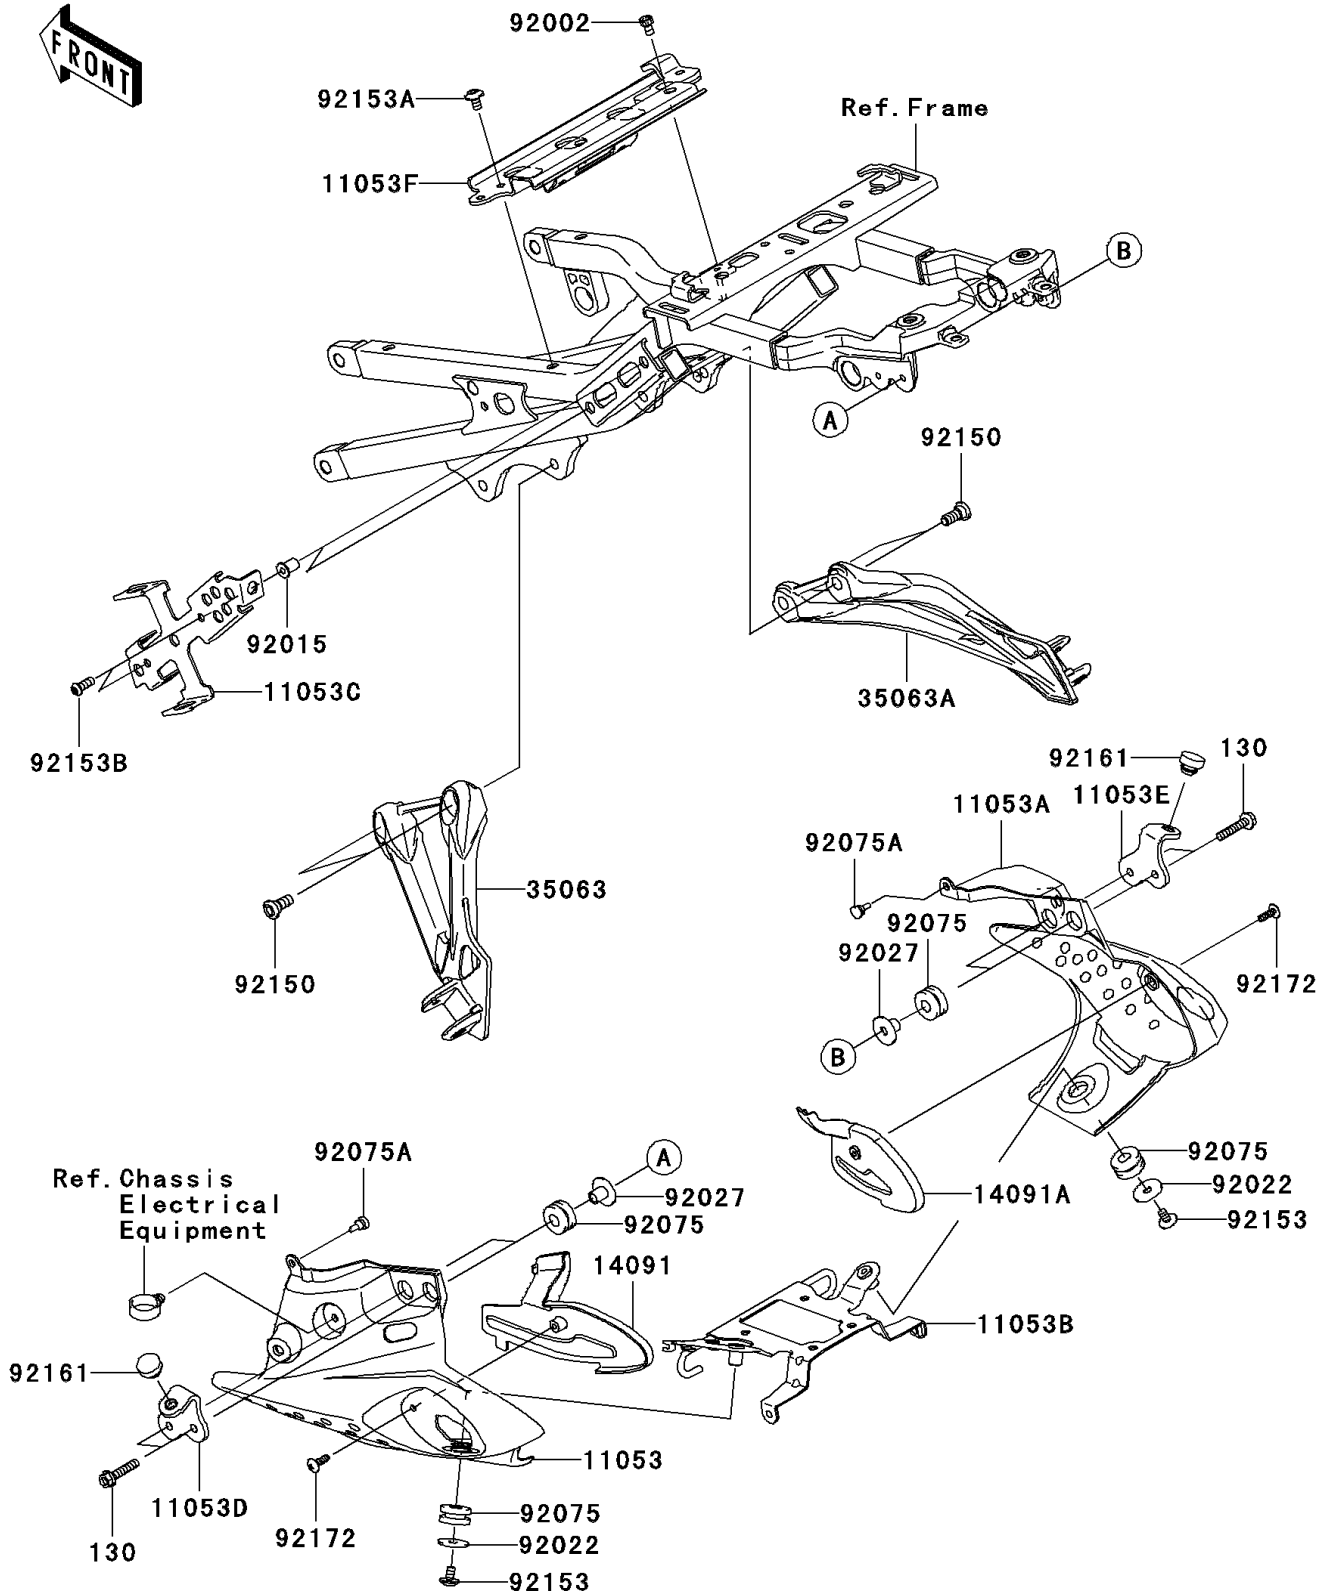

# 2006 Ninja® ZX™-6R PARTS DIAGRAM

## Frame Fittings

F2131

## 2006 Ninja® ZX™-6R PARTS LIST

### Frame Fittings

ITEM NAME	PART NUMBER	QUANTITY
BOLT-FLANGED,6X30 (Ref # 130)	130L0630	4
BRACKET,REAR SIGNAL LAMP,LH (Ref # 11053)	11053-1404	1
BRACKET,REAR SIGNAL LAMP,RH (Ref # 11053A)	11053-1405	1
BRACKET,REAR FLAP (Ref # 11053B)	11053-1538	1
BRACKET,RELAY BOX (Ref # 11053C)	11053-1664	1
BRACKET,LH (Ref # 11053D)	11053-1701	1
BRACKET,RH (Ref # 11053E)	11053-1702	1
BRACKET,FRONT SEAT (Ref # 11053F)	11053-1721	1
COVER,REAR SIGNAL LAMP,LH (Ref # 14091)	14091-0362	1
COVER,REAR SIGNAL LAMP,RH (Ref # 14091A)	14091-0363	1
STAY,RR,LH (Ref # 35063)	35063-0144	1
STAY,RR,RH (Ref # 35063A)	35063-0145	1
BOLT,SOCKET,6X14 (Ref # 92002)	92002-1175	1
NUT,WELL,5MM (Ref # 92015)	92015-1757	2
WASHER,7X24X1.6 (Ref # 92022)	92022-1160	2
COLLAR,L=13.1,BLACK (Ref # 92027)	92027-1450	4
DAMPER (Ref # 92075)	92075-1690	6
DAMPER (Ref # 92075A)	92075-1808	2
BOLT,SOCKET,8X20 (Ref # 92150)	92150-1760	4
BOLT,SOCKET,6X10 (Ref # 92153)	92153-0410	2
BOLT,6X18 (Ref # 92153A)	92153-0816	1
BOLT,SOCKET,5X16 (Ref # 92153B)	92153-1244	2
DAMPER (Ref # 92161)	92161-0046	2
SCREW,TAPPING,5X16 (Ref # 92172)	92172-0175	2