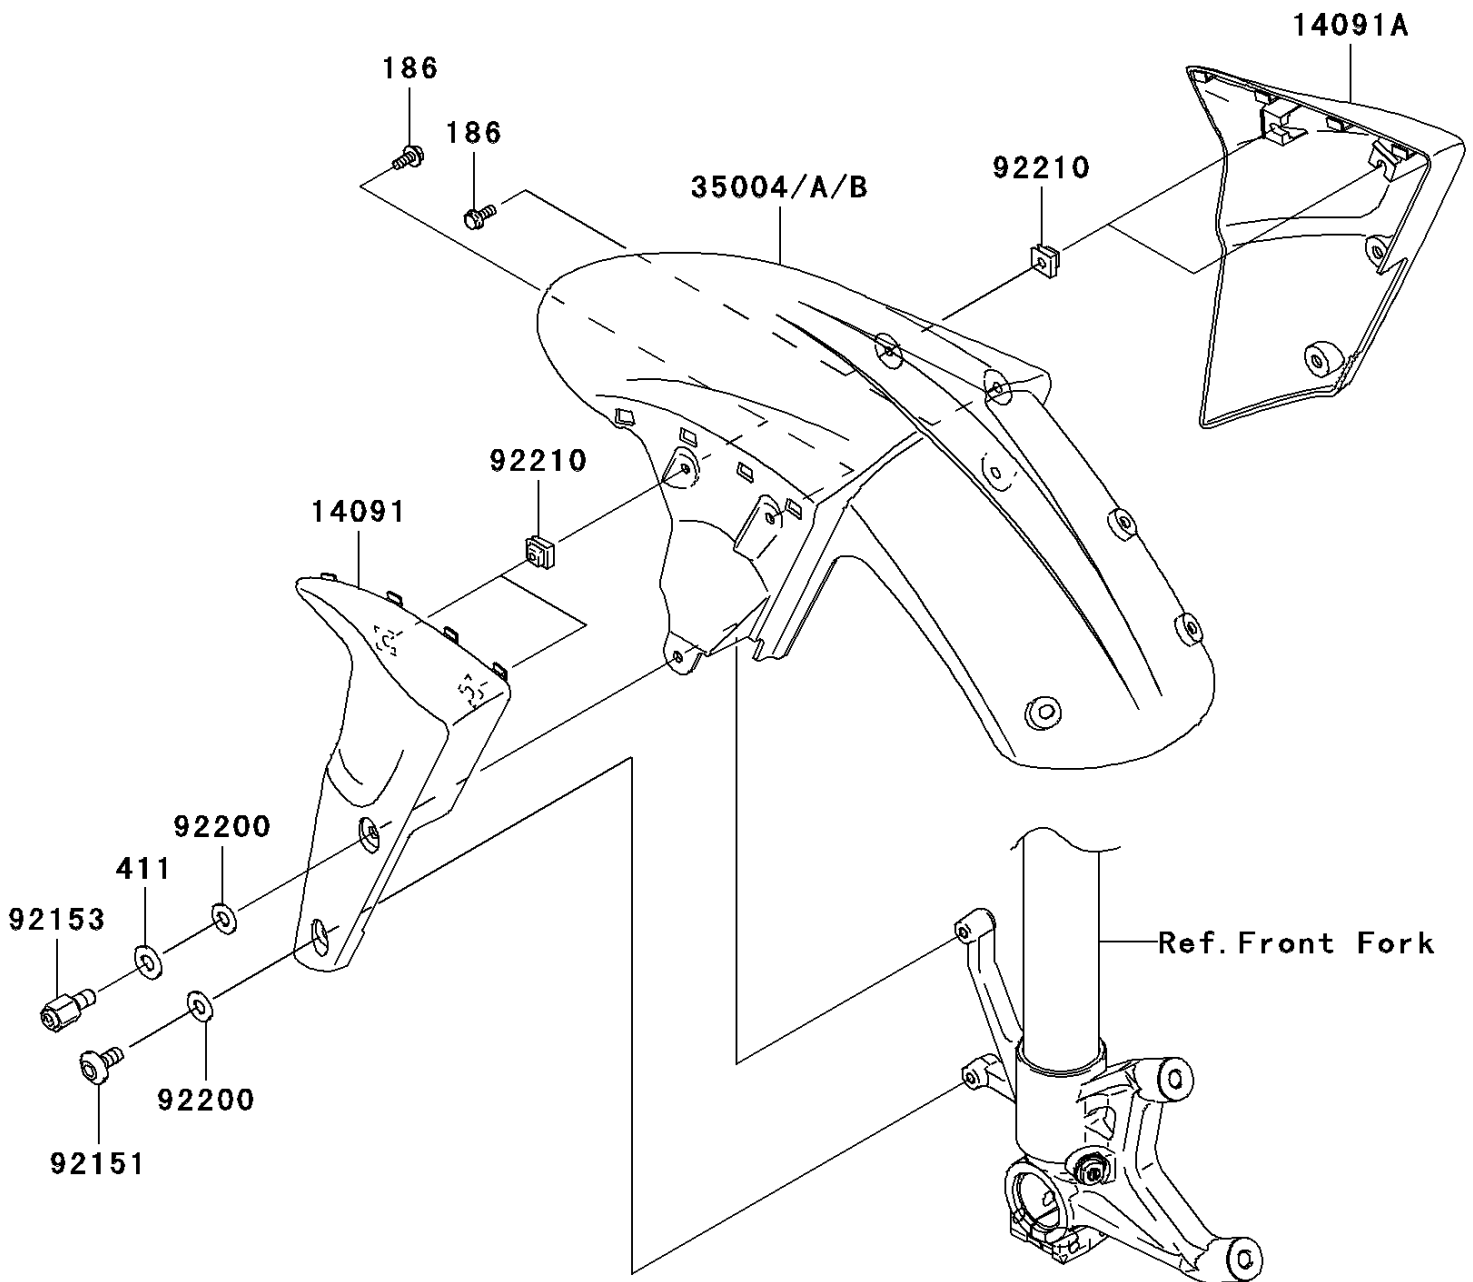

2006 Ninja® ZX™-6R PARTS DIAGRAM

Front Fender(s)

F2171

2006 Ninja® ZX™-6R PARTS LIST

Front Fender(s)

ITEM NAME	PART NUMBER	QUANTITY
BOLT-UPSET-WP,5X14 (Ref # 186)	186L0514	4
WASHER-PLAIN,6MM,BLACK (Ref # 411)	411F0600	2
COVER,FRONT FENDER,LH,F.BLACK (Ref # 14091)	14091-0103-6Z	1
COVER,FRONT FENDER,RH,F.BLACK (Ref # 14091A)	14091-0104-6Z	1
FENDER-FRONT,EBONY (Ref # 35004)	35004-0034-H8	1
FENDER-FRONT,BLUE (Ref # 35004A)	35004-0034-10E	1
FENDER-FRONT,L.GREEN (Ref # 35004B)	35004-0034-777	1
BOLT,SOCKET,6X14 (Ref # 92151)	92151-1654	2
BOLT,6MM (Ref # 92153)	92153-0335	2
WASHER,6.5X14X1 (Ref # 92200)	92200-1388	4
NUT,5MM (Ref # 92210)	92210-1266	4