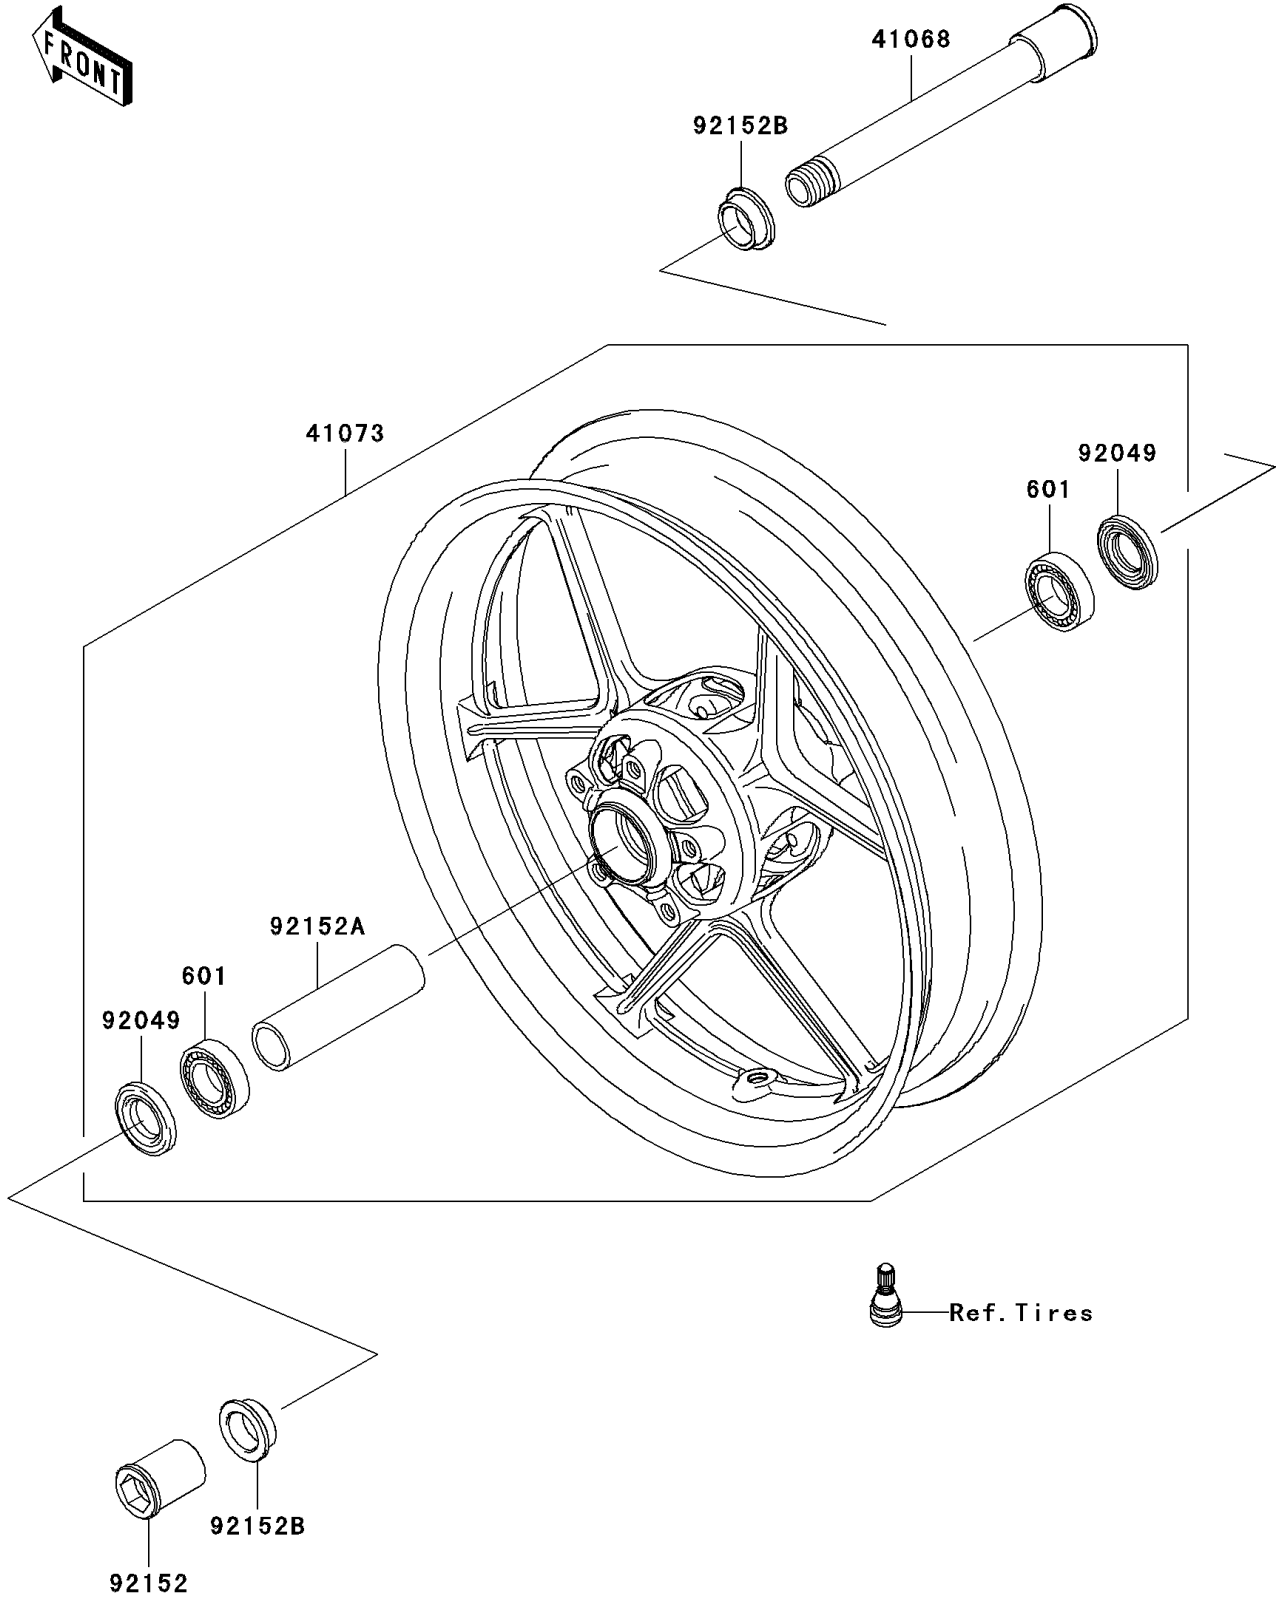

2006 Ninja® ZX™-6R PARTS DIAGRAM

Front Wheel

F2230

2006 Ninja® ZX™-6R PARTS LIST

Front Wheel

ITEM NAME	PART NUMBER	QUANTITY
BEARING-BALL,#6005UU (Ref # 601)	601B6005UU	2
AXLE,FR (Ref # 41068)	41068-0034	1
WHEEL-ASSY,FR,GRAYSTONE (Ref # 41073)	41073-0039-2A	1
SEAL-OIL,BJN 32 47 5 (Ref # 92049)	92049-1377	2
COLLAR,FR AXLE,LH,L=44.5 (Ref # 92152)	92152-0240	1
COLLAR,FR HUB,L=115 (Ref # 92152A)	92152-0242	1
COLLAR,FR AXLE,L=13 (Ref # 92152B)	92152-0289	2