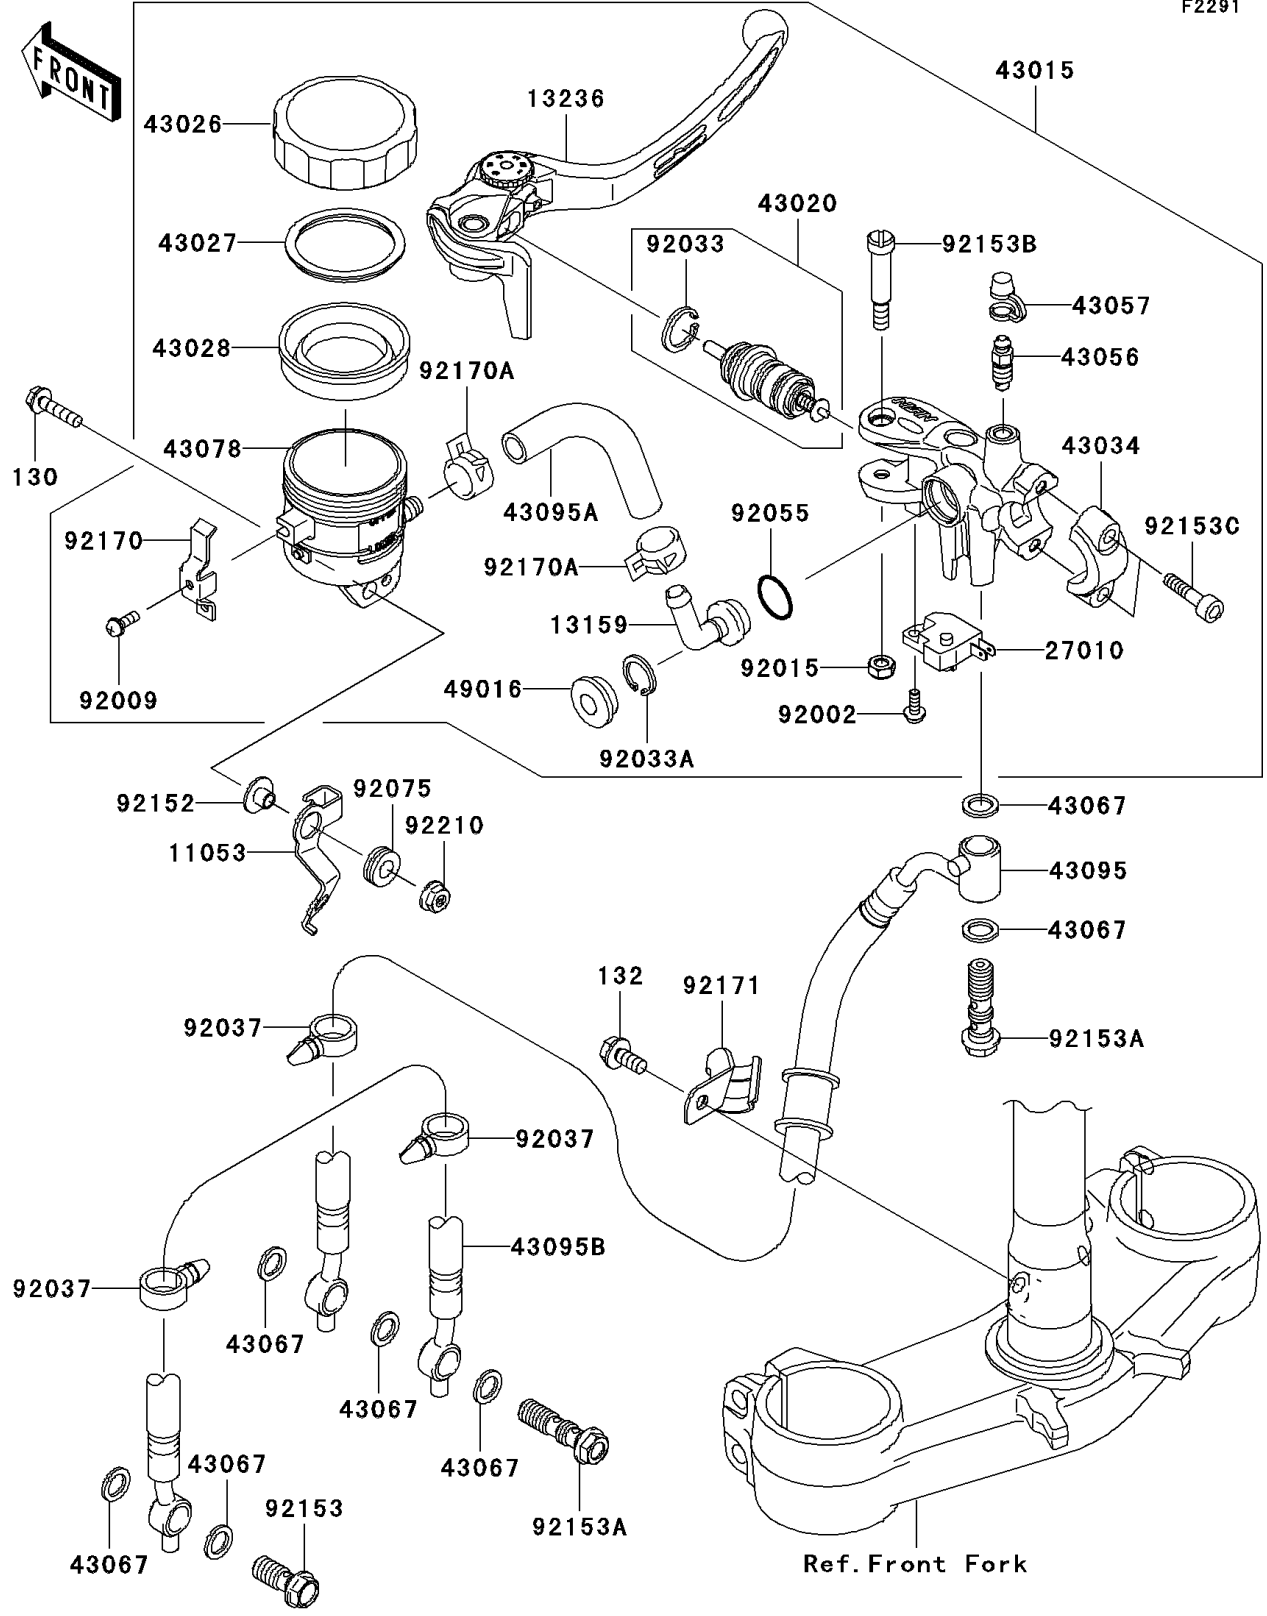

2006 Ninja® ZX™-6R PARTS DIAGRAM

Front Master Cylinder

F2291

2006 Ninja® ZX™-6R PARTS LIST

Front Master Cylinder

ITEM NAME	PART NUMBER	QUANTITY
BOLT-FLANGED,5X20 (Ref # 130)	130L0520	1
BOLT-FLANGED-SMALL,6X12 (Ref # 132)	132J0612	1
BRACKET,RESERVOIR TANK,FR (Ref # 11053)	11053-1545	1
CONNECTOR (Ref # 13159)	13159-1061	1
LEVER-COMP,FRONT BRAKE (Ref # 13236)	13236-0083	1
SWITCH,BRAKE (Ref # 27010)	27010-0025	1
CYLINDER-ASSY-MASTER,FR (Ref # 43015)	43015-0032	1
PISTON-COMP-BRAKE (Ref # 43020)	43020-0001	1
CAP-BRAKE (Ref # 43026)	43026-0005	1
PLATE-DIAPHRAGM (Ref # 43027)	43027-1051	1
DIAPHRAGM,MASTER CYLINDER (Ref # 43028)	43028-1057	1
HOLDER-BRAKE,MASTER CYLINDER (Ref # 43034)	43034-0002	1
BREATHER-BRAKE (Ref # 43056)	43056-1056	1
CAP-BREATHER (Ref # 43057)	43057-1001	1
WASHER,10.5X15X1.5 (Ref # 43067)	43067-001	7
RESERVOIR (Ref # 43078)	43078-1099	1
HOSE-BRAKE,FR (Ref # 43095)	43095-0069	1
HOSE-BRAKE,FR MASTER CYLINDER (Ref # 43095A)	43095-0081	1
HOSE-BRAKE,FR (Ref # 43095B)	43095-0125	1
COVER-SEAL (Ref # 49016)	49016-1147	1
BOLT,SCREW,4X12 (Ref # 92002)	92002-1323	1
SCREW (Ref # 92009)	92009-1570	1
NUT,LOCK,6MM,BLACK (Ref # 92015)	92015-1191	1
RING-SNAP (Ref # 92033)	92033-0034	1
RING-SNAP,20.5MM (Ref # 92033A)	92033-1186	1
CLAMP,HOSE (Ref # 92037)	92037-1827	3
RING-O,MASTER CYLINDER (Ref # 92055)	92055-1251	1
DAMPER (Ref # 92075)	92075-161	1
COLLAR (Ref # 92152)	92152-0017	1

2006 Ninja® ZX™-6R PARTS LIST

Front Master Cylinder

ITEM NAME	PART NUMBER	QUANTITY
BOLT,OIL,L=23 (Ref # 92153)	92153-0627	1
BOLT,OIL,L=37 (Ref # 92153A)	92153-0628	2
BOLT,LEVER (Ref # 92153B)	92153-0868	1
BOLT (Ref # 92153C)	92153-0911	2
CLAMP (Ref # 92170)	92170-1090	1
CLAMP,HOSE (Ref # 92170A)	92170-1091	2
CLAMP,BRAKE HOSE (Ref # 92171)	92171-0406	1
NUT,FLANGED,5MM (Ref # 92210)	92210-0007	1