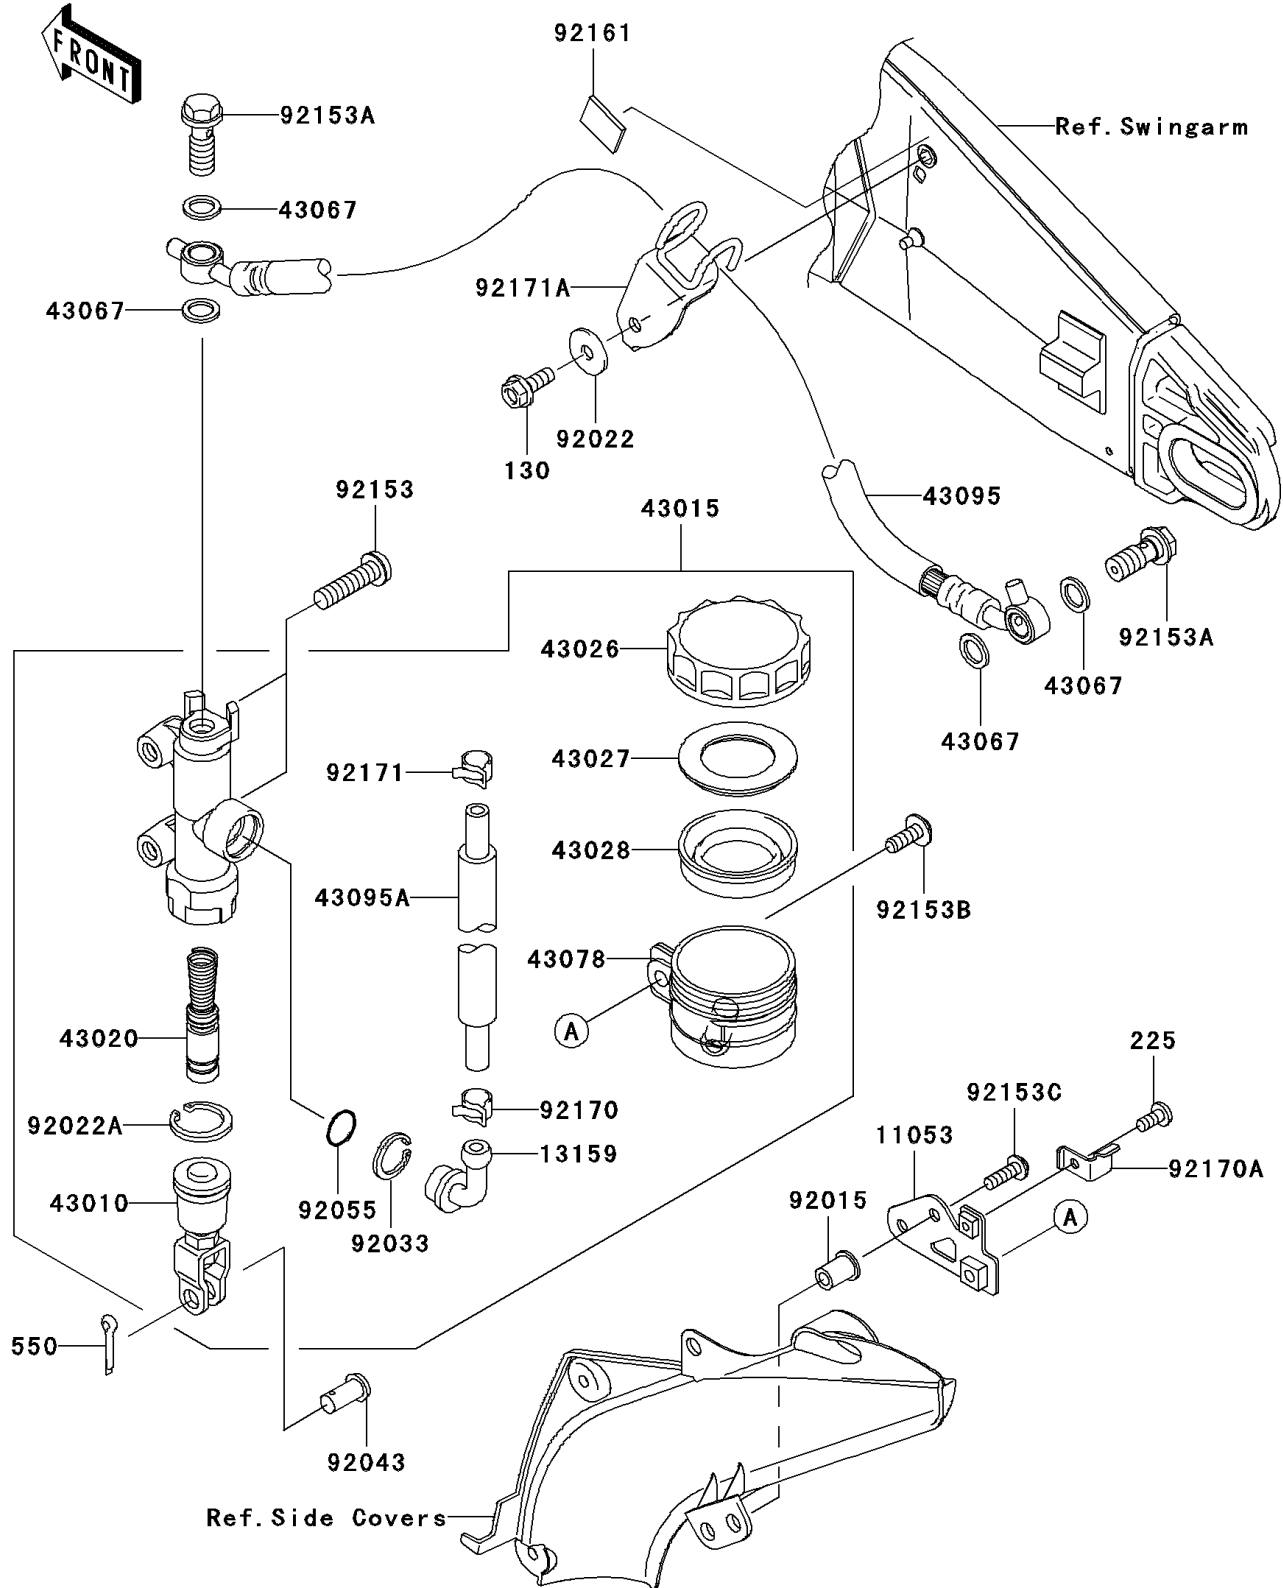

# 2006 Ninja® ZX™-6R PARTS DIAGRAM

## Rear Master Cylinder

F2293

### Rear Master Cylinder

ITEM NAME	PART NUMBER	QUANTITY
BOLT-FLANGED,6X16 (Ref # 130)	130L0616	1
SCREW-PAN-WSP-CROS,4X12 (Ref # 225)	225F0412	1
PIN-COTTER,2.0X15 (Ref # 550)	550D2015	1
BRACKET,RESERVOIR TANK,RR (Ref # 11053)	11053-1398	1
CONNECTOR (Ref # 13159)	13159-1056	1
ROD-ASSY-BRAKE (Ref # 43010)	43010-1062	1
CYLINDER-ASSY-MASTER,RR (Ref # 43015)	43015-0033	1
PISTON-COMP-BRAKE (Ref # 43020)	43020-1094	1
CAP-BRAKE (Ref # 43026)	43026-1051	1
PLATE-DIAPHRAGM (Ref # 43027)	43027-1051	1
DIAPHRAGM,MASTER CYLINDER (Ref # 43028)	43028-1057	1
WASHER,10.5X15X1.5 (Ref # 43067)	43067-001	4
RESERVOIR,RR MASTER CYLINDER (Ref # 43078)	43078-1165	1
HOSE-BRAKE,RR (Ref # 43095)	43095-0070	1
HOSE-BRAKE,RR MASTER CYLINDER (Ref # 43095A)	43095-0170	1
NUT,WELL,5MM (Ref # 92015)	92015-1757	2
WASHER,6.5X20X1.6,BLACK (Ref # 92022)	92022-1346	1
WASHER,CIRCRIP (Ref # 92022A)	92022-1601	1
RING-SNAP,20.5MM (Ref # 92033)	92033-1186	1
PIN,8MM (Ref # 92043)	92043-1303	1
RING-O,MASTER CYLINDER (Ref # 92055)	92055-1251	1
BOLT,SOCKET,8X30 (Ref # 92153)	92153-0393	2
BOLT,OIL,L=23 (Ref # 92153A)	92153-0627	2
BOLT,8X16 (Ref # 92153B)	92153-0817	1
BOLT,SOCKET,5X16 (Ref # 92153C)	92153-1244	2
DAMPER (Ref # 92161)	92161-0273	1
CLAMP,HOSE (Ref # 92170)	92170-1091	1
CLAMP,RESERVOIR TANK CAP (Ref # 92170A)	92170-1879	1
CLAMP,HOSE (Ref # 92171)	92171-0463	1

## 2006 Ninja® ZX™-6R PARTS LIST

Rear Master Cylinder

ITEM NAME	PART NUMBER	QUANTITY
CLAMP,BRAKE HOSE (Ref # 92171A)	92171-0480	1