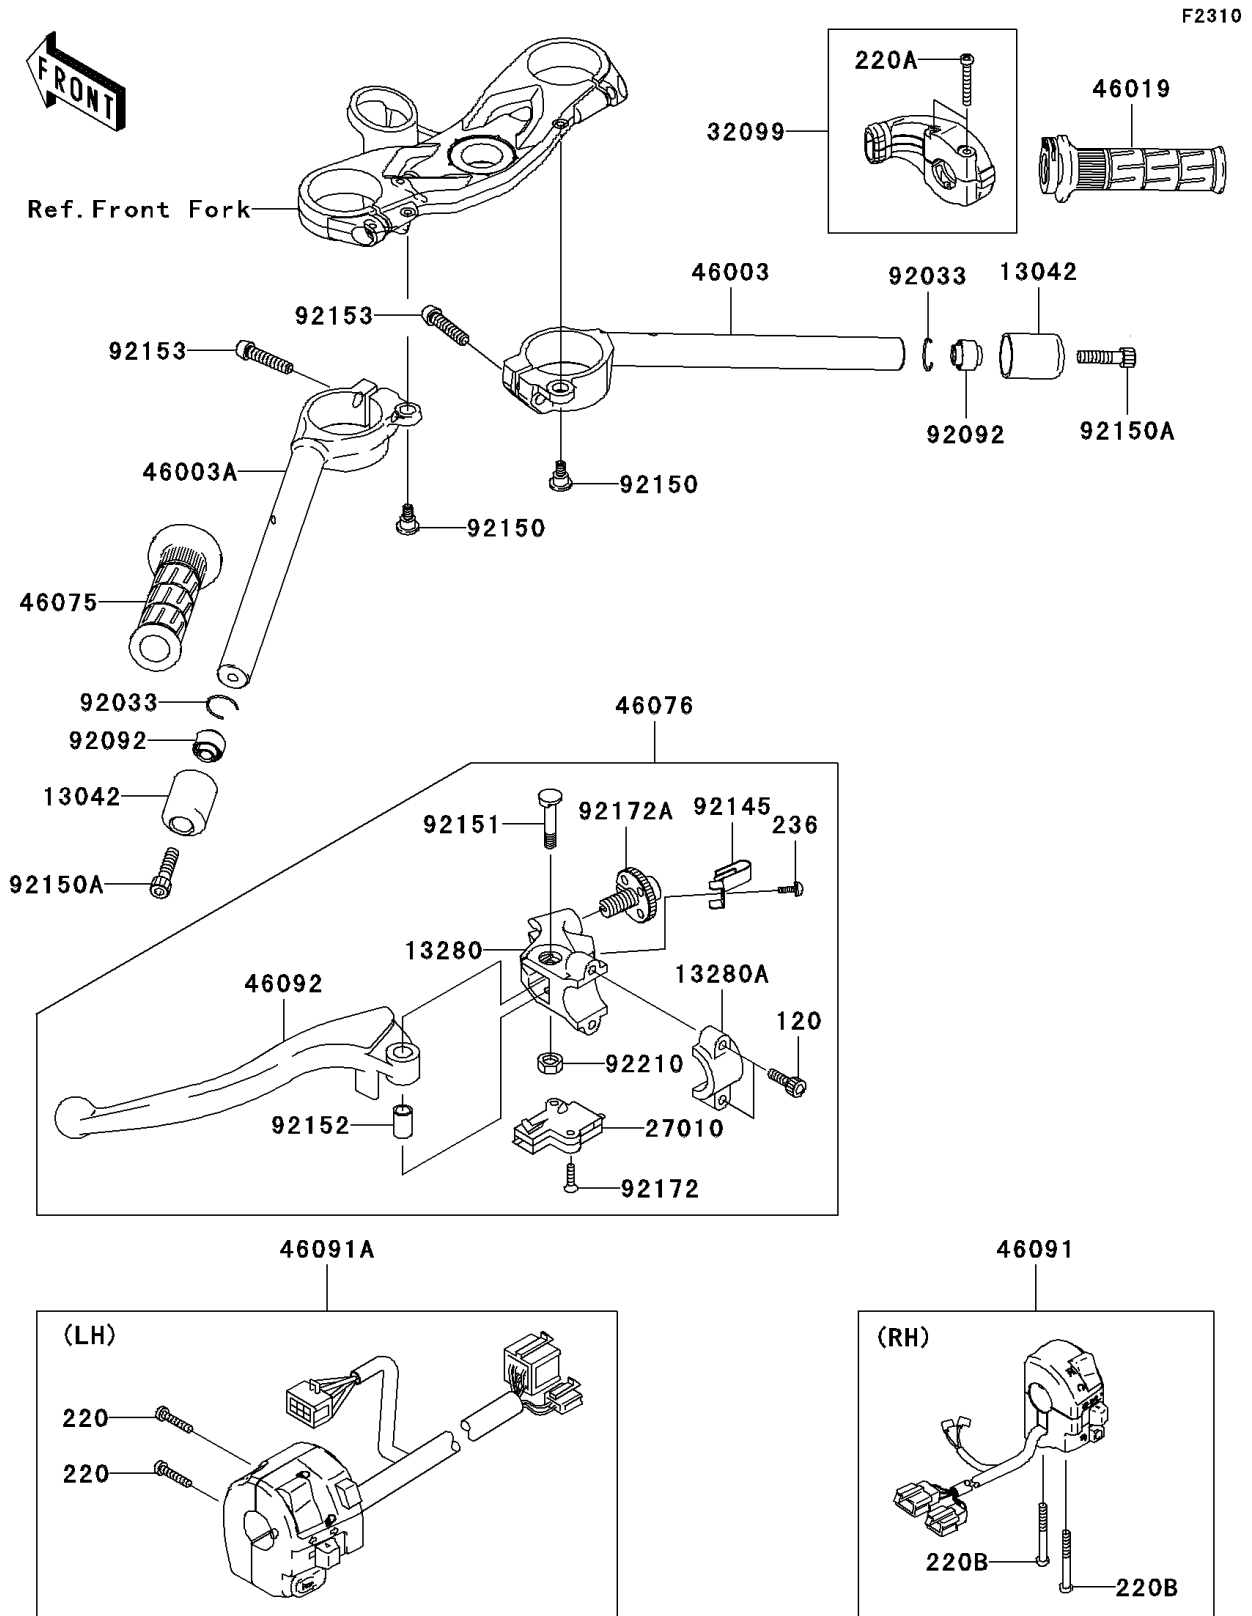

2006 Ninja® ZX™-6R PARTS DIAGRAM

Handlebar

2006 Ninja® ZX™-6R PARTS LIST

Handlebar

ITEM NAME	PART NUMBER	QUANTITY
BOLT-SOCKET,6X20 (Ref # 120)	120T0620	2
SCREW-PAN-CROS,5X25 (Ref # 220)	220C0525	2
SCREW-PAN-CROS,5X35 (Ref # 220A)	220C0535	2
SCREW-PAN-CROS,5X45 (Ref # 220B)	220C0545	2
SCREW-PAN-WSP-CROS,4X10 (Ref # 236)	236C0410	1
WEIGHT,HANDLE (Ref # 13042)	13042-1133	2
HOLDER,CLUTCH LEVER (Ref # 13280)	13280-0034	1
HOLDER,CLUTCH LEVER (Ref # 13280A)	13280-0035	1
SWITCH,CLUTCH (Ref # 27010)	27010-1492	1
CASE,THROTTLE CABLE (Ref # 32099)	32099-1193	1
HANDLE,RH (Ref # 46003)	46003-0068	1
HANDLE,LH (Ref # 46003A)	46003-1590	1
GRIP-ASSY,THROTTLE (Ref # 46019)	46019-0001	1
GRIP,LH (Ref # 46075)	46075-1144	1
LEVER-ASSY-GRIP,CLUTCH (Ref # 46076)	46076-0024	1
HOUSING-ASSY-CONTROL,RH (Ref # 46091)	46091-0040	1
HOUSING-ASSY-CONTROL,LH (Ref # 46091A)	46091-0054	1
LEVER-GRIP,CLUTCH (Ref # 46092)	46092-0006	1
RING-SNAP,OD=22.2 (Ref # 92033)	92033-1102	2
BUSHING-RUBBER,HANDLE (Ref # 92092)	92092-1075	2
SPRING (Ref # 92145)	92145-1286	1
BOLT,6MM (Ref # 92150)	92150-1090	2
BOLT,SOCKET,8X30 (Ref # 92150A)	92150-1604	2
BOLT (Ref # 92151)	92151-1523	1
COLLAR (Ref # 92152)	92152-0103	1
BOLT,SOCKET,8X35 (Ref # 92153)	92153-0907	2
SCREW,3X16 (Ref # 92172)	92172-0183	2
SCREW,ADJUST NUT (Ref # 92172A)	92172-1060	1
NUT,LOCK,6MM (Ref # 92210)	92210-0006	1