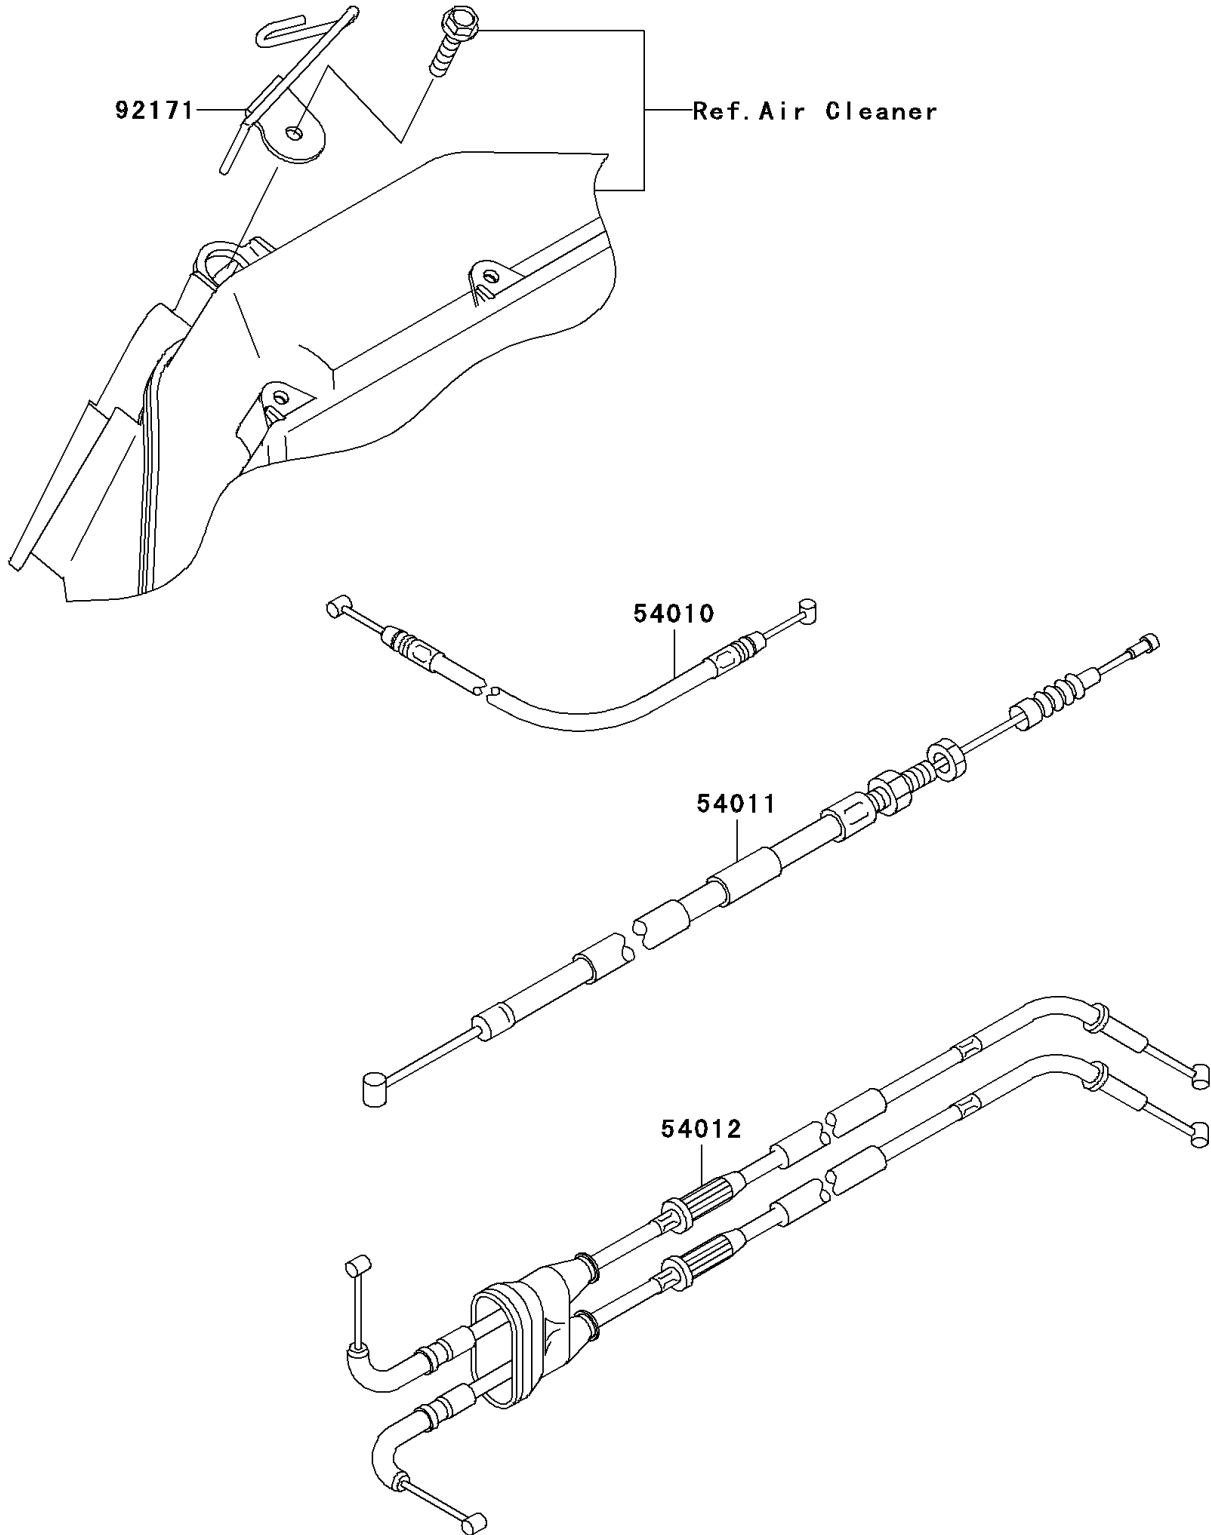

2006 Ninja[®] ZX[™]-6R PARTS DIAGRAM

Cables

F2540

2006 Ninja[®] ZX[™]-6R PARTS LIST

Cables

ITEM NAME	PART NUMBER	QUANTITY
CABLE,SEAT LOCK (Ref # 54010)	54010-0030	1
CABLE-CLUTCH (Ref # 54011)	54011-0050	1
CABLE-THROTTLE (Ref # 54012)	54012-0132	1
CLAMP,CABLE (Ref # 92171)	92171-0447	1