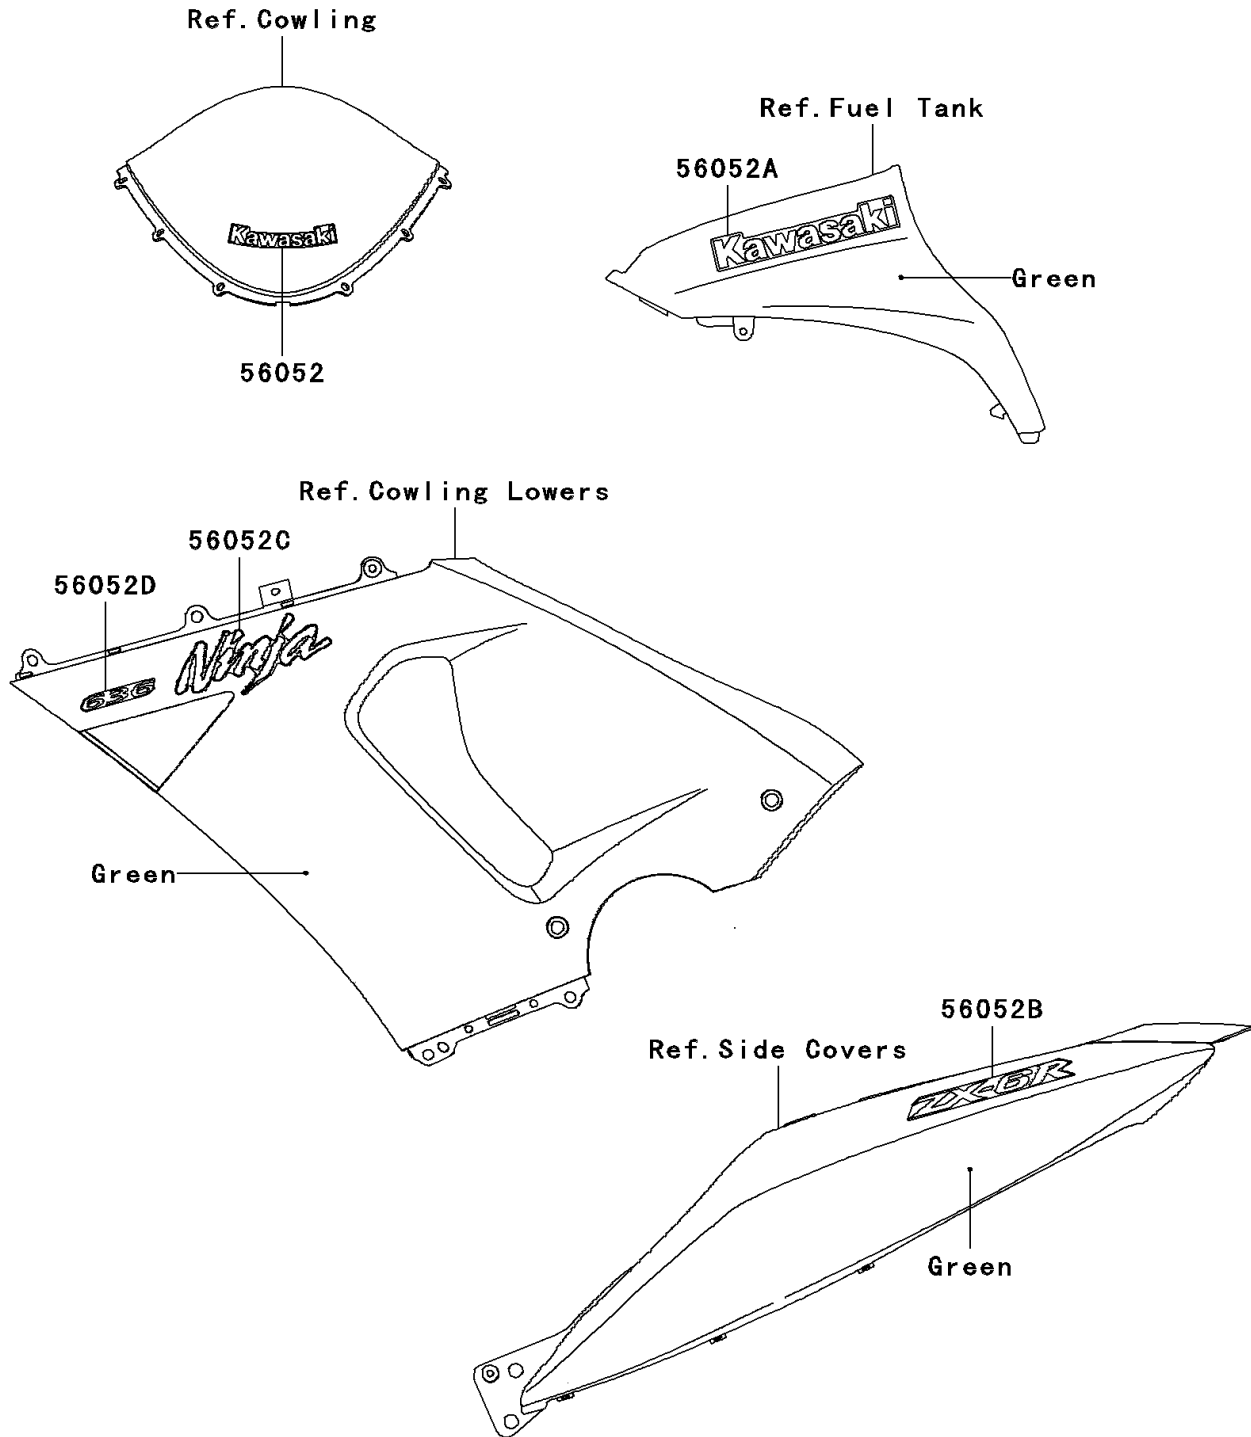

2006 Ninja® ZX™-6R PARTS DIAGRAM

Decals(Green)

F2861B

2006 Ninja® ZX™-6R PARTS LIST

Decals(Green)

ITEM NAME	PART NUMBER	QUANTITY
MARK,WINDSHIELD,KAWASAKI (Ref # 56052)	56052-0154	1
MARK,FUEL TANK COVER,KAWASAKI (Ref # 56052A)	56052-0497	2
MARK,SEAT COVER,ZX-6R (Ref # 56052B)	56052-0498	2
MARK,CNT COWLING,NINJA (Ref # 56052C)	56052-0499	2
MARK,CNT COWLING,636 (Ref # 56052D)	56052-0500	2