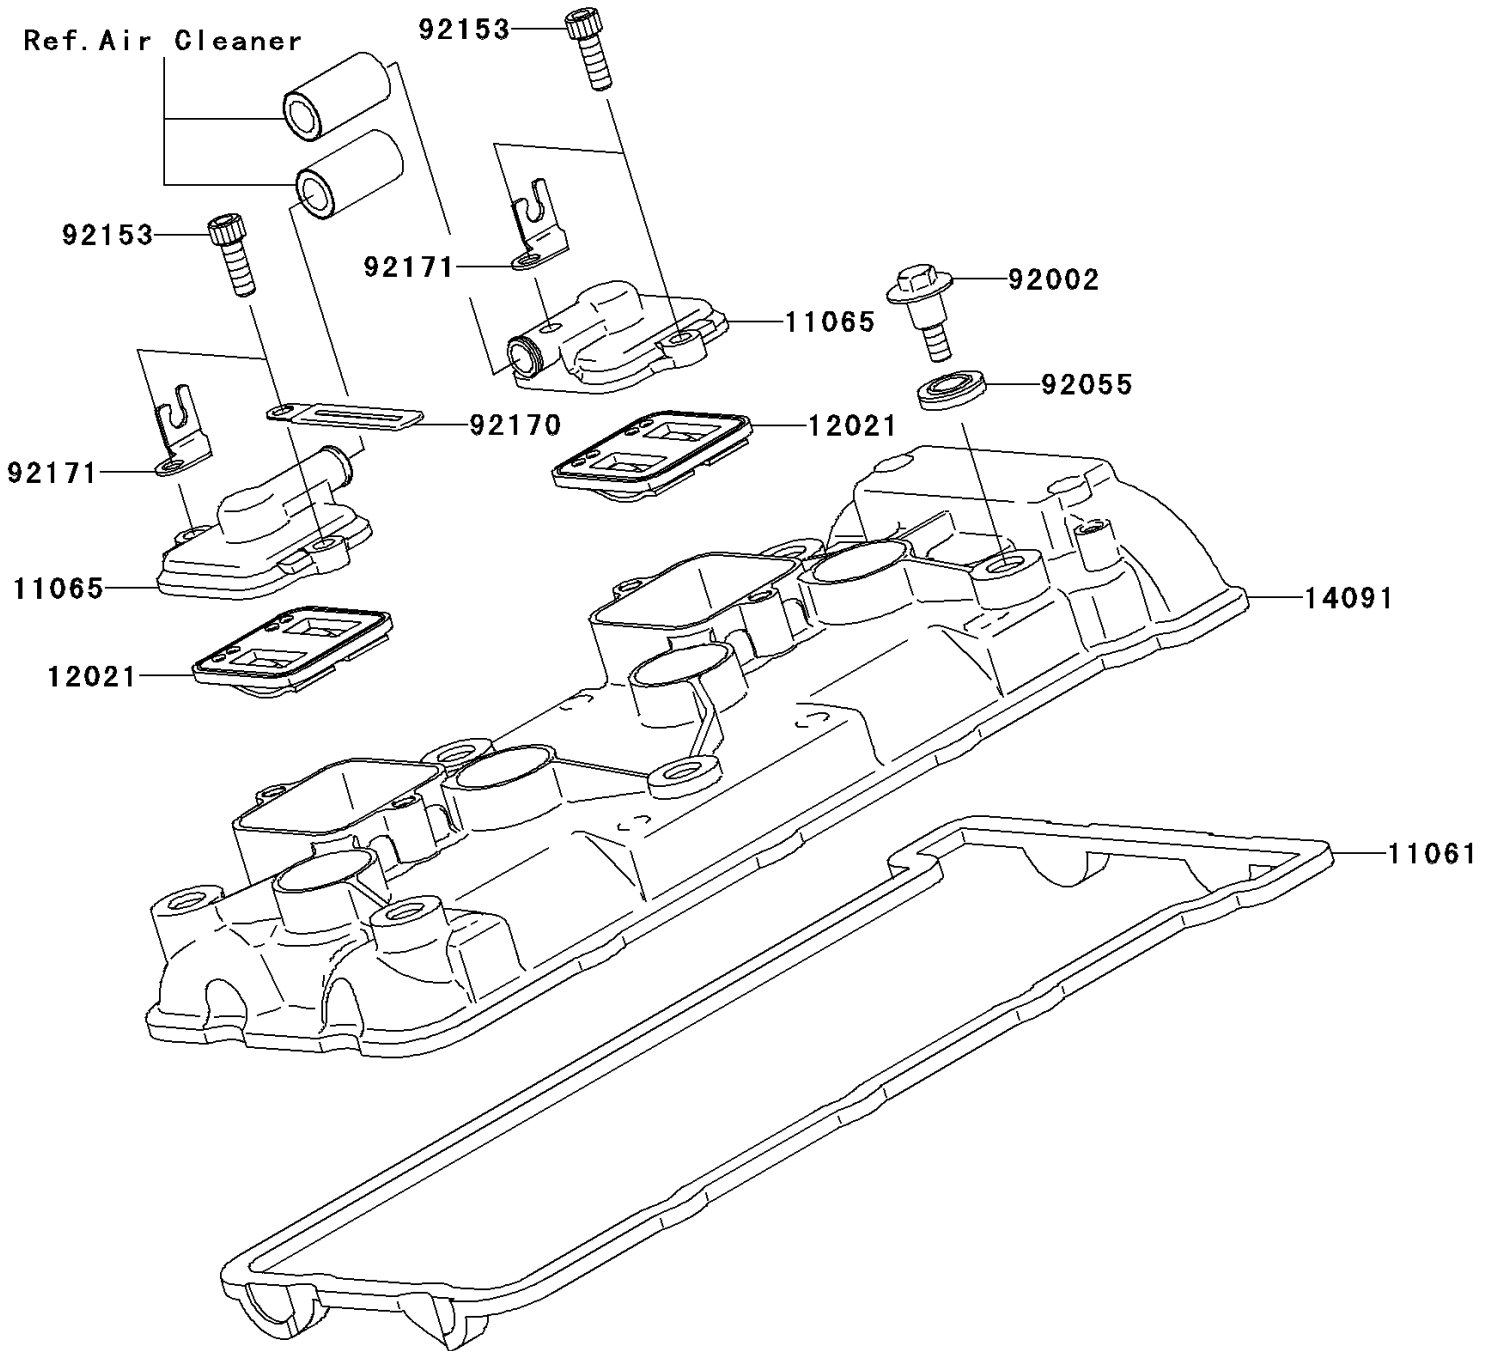

2006 Ninja® ZX™-6R PARTS DIAGRAM

Cylinder Head Cover

E1112

2006 Ninja® ZX™ -6R PARTS LIST

Cylinder Head Cover

ITEM NAME	PART NUMBER	QUANTITY
GASKET,HEAD COVER (Ref # 11061)	11061-0156	1
CAP (Ref # 11065)	11065-1247	2
VALVE-ASSY-REED (Ref # 12021)	12021-1130	2
COVER,HEAD (Ref # 14091)	14091-0372	1
BOLT,FLANGED,6X22.5 (Ref # 92002)	92002-1327	6
RING-O,HEAD COVER BOLT (Ref # 92055)	92055-1352	6
BOLT,SOCKET,6X18 (Ref # 92153)	92153-1284	4
CLAMP (Ref # 92170)	92170-1514	1
CLAMP (Ref # 92171)	92171-0459	2