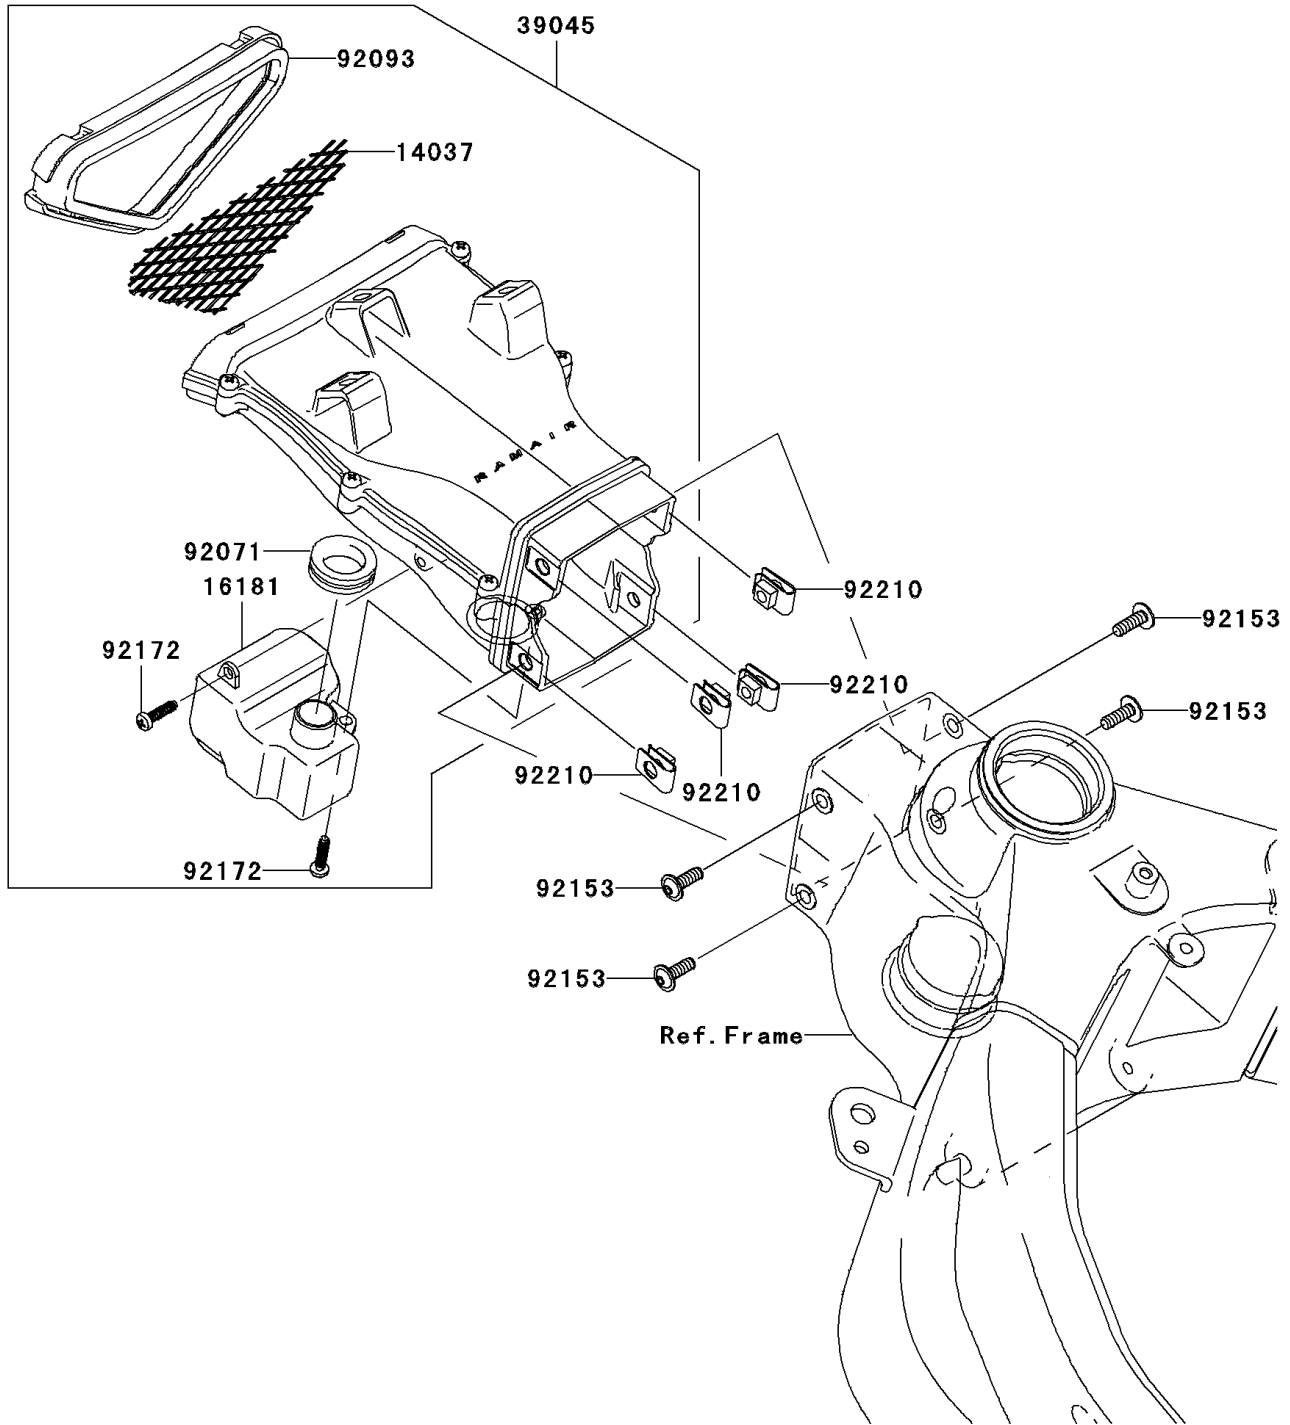

# 2006 Ninja® ZX™-6R PARTS DIAGRAM

Air Duct

E1131

## 2006 Ninja® ZX™ -6R PARTS LIST

### Air Duct

ITEM NAME	PART NUMBER	QUANTITY
SCREEN,INTAKE (Ref # 14037)	14037-0026	1
TANK-RESONATOR (Ref # 16181)	16181-0002	1
DUCT-ASSY, RAM (Ref # 39045)	39045-0011	1
GROMMET (Ref # 92071)	92071-3704	1
SEAL,RAMDUCT (Ref # 92093)	92093-0030	1
BOLT,6X18 (Ref # 92153)	92153-0875	4
SCREW,TAPPING,5X20 (Ref # 92172)	92172-0009	2
NUT (Ref # 92210)	92210-0130	4