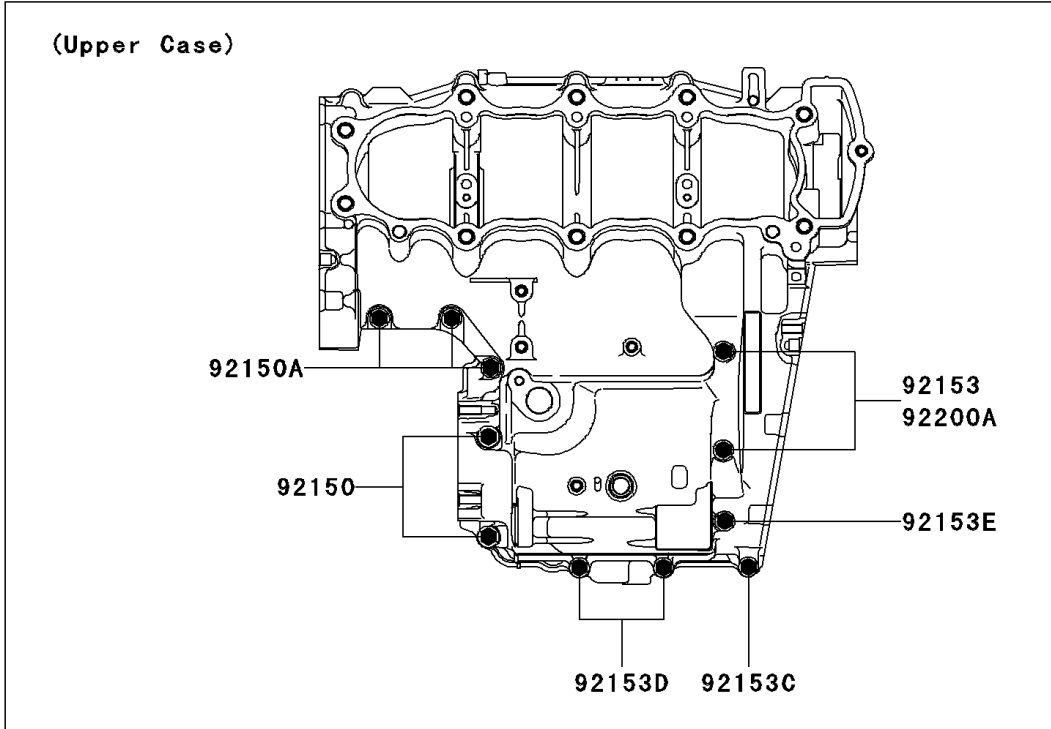

2006 Ninja[®] ZX[™]-6R PARTS DIAGRAM

Crankcase Bolt Pattern

E1412

2006 Ninja® ZX™-6R PARTS LIST

Crankcase Bolt Pattern

ITEM NAME	PART NUMBER	QUANTITY
BOLT-FLANGED,6X75 (Ref # 130)	130P0675	2
BOLT,7X70 (Ref # 92150)	92150-1250	2
BOLT,6X35 (Ref # 92150A)	92150-1547	3
BOLT,6X95 (Ref # 92153)	92153-0329	2
BOLT,8X94 (Ref # 92153A)	92153-0692	4
BOLT,8X71 (Ref # 92153B)	92153-0693	6
BOLT,6X50,WHITE (Ref # 92153C)	92153-0925	1
BOLT,6X65,WHITE (Ref # 92153D)	92153-0926	2
BOLT,6X85,WHITE (Ref # 92153E)	92153-0927	1
BOLT,7X38 (Ref # 92153F)	92153-1109	6
WASHER,8.5X18X3.0 (Ref # 92200)	92200-0153	10
WASHER,6.8X11.5X1.0 (Ref # 92200A)	92200-1461	2