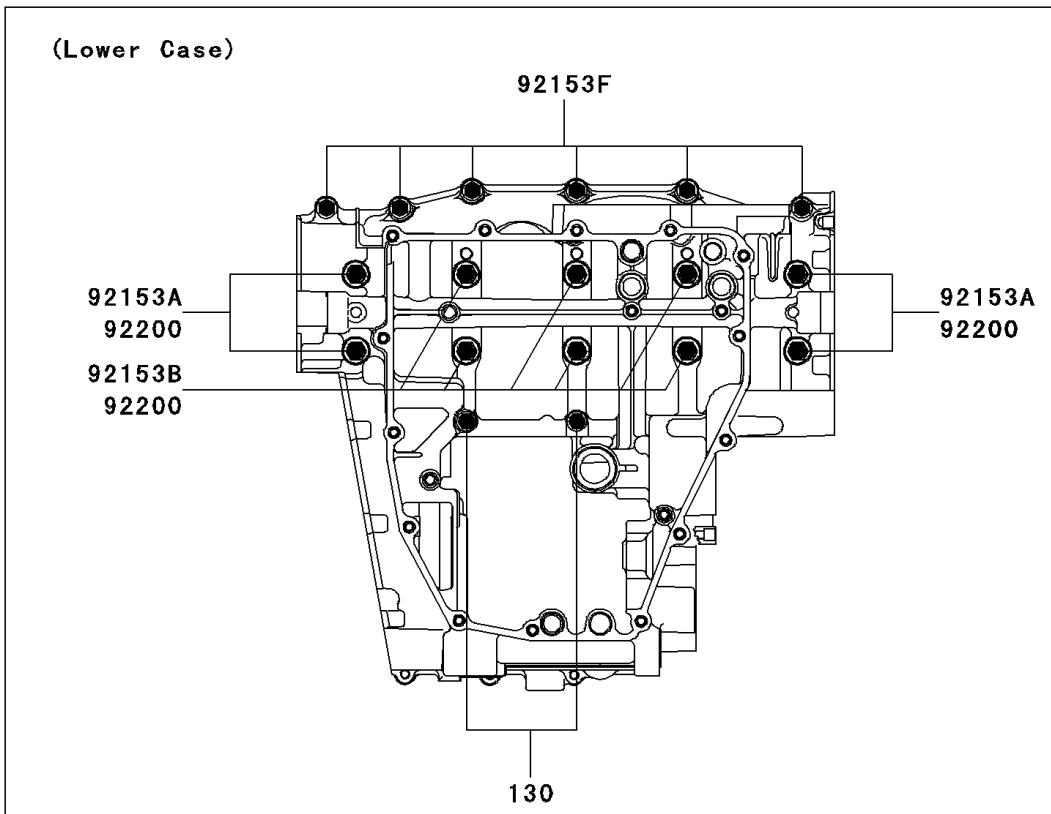

2006 Ninja[®] ZX[™]-6R PARTS DIAGRAM

Crankcase Bolt Pattern

E1412

2006 Ninja® ZX™-6R PARTS LIST

Crankcase Bolt Pattern

ITEM NAME	PART NUMBER	QUANTITY
BOLT-FLANGED,6X75 (Ref # 130)	130P0675	2
BOLT,7X70 (Ref # 92150)	92150-1250	2
BOLT,6X35 (Ref # 92150A)	92150-1547	3
BOLT,6X95 (Ref # 92153)	92153-0329	2
BOLT,8X94 (Ref # 92153A)	92153-0692	4
BOLT,8X71 (Ref # 92153B)	92153-0693	6
BOLT,6X50,WHITE (Ref # 92153C)	92153-0925	1
BOLT,6X65,WHITE (Ref # 92153D)	92153-0926	2
BOLT,6X85,WHITE (Ref # 92153E)	92153-0927	1
BOLT,7X38 (Ref # 92153F)	92153-1109	6
WASHER,8.5X18X3.0 (Ref # 92200)	92200-0153	10
WASHER,6.8X11.5X1.0 (Ref # 92200A)	92200-1461	2