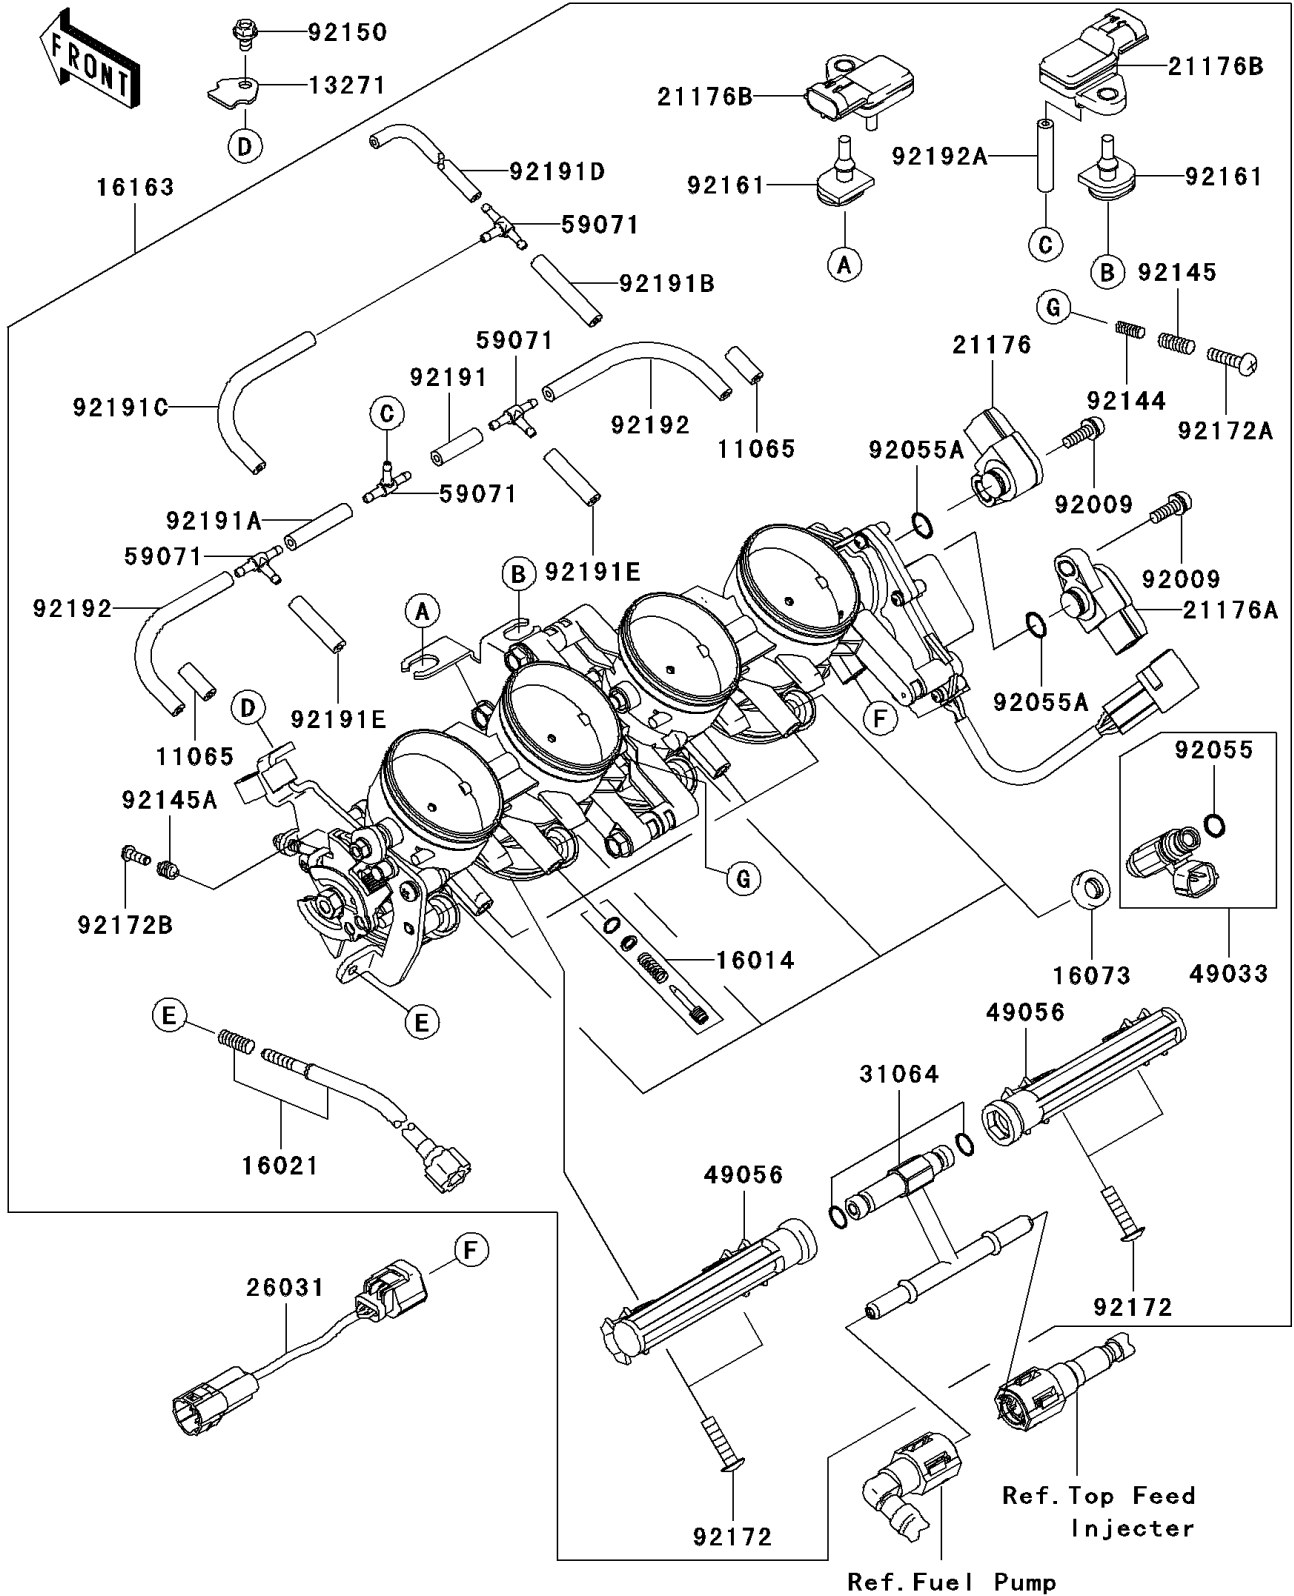

2006 Ninja® ZX™-6R PARTS DIAGRAM

Throttle

E1510

2006 Ninja® ZX™-6R PARTS LIST

Throttle

ITEM NAME	PART NUMBER	QUANTITY
CAP (Ref # 11065)	11065-0018	2
PLATE (Ref # 13271)	13271-0559	1
SCREW-PILOT AIR (Ref # 16014)	16014-0002	4
SCREW-THROTTLE STOP (Ref # 16021)	16021-0010	1
INSULATOR (Ref # 16073)	16073-3707	4
THROTTLE-ASSY (Ref # 16163)	16163-0056	1
SENSOR,TPS (Ref # 21176)	21176-0001	1
SENSOR,TPS (Ref # 21176A)	21176-0002	1
SENSOR (Ref # 21176B)	21176-0058	2
HARNESS (Ref # 26031)	26031-0288	1
PIPE-COMP,FUEL (Ref # 31064)	31064-0023	1
NOZZLE-INJECTION (Ref # 49033)	49033-0006	4
PIPE-INJECTION (Ref # 49056)	49056-0001	2
JOINT,3WAY,T (Ref # 59071)	59071-3752	4
SCREW,THROTTLE SENSOR (Ref # 92009)	92009-1981	2
RING-O,INJECTION NOZZLE (Ref # 92055)	92055-1622	4
RING-O (Ref # 92055A)	92055-1671	2
SPRING (Ref # 92144)	92144-1451	1
SPRING,THROTTLE SYNCRO (Ref # 92145)	92145-0055	1
SPRING (Ref # 92145A)	92145-0294	1
BOLT,5X8 (Ref # 92150)	92150-1406	1
DAMPER (Ref # 92161)	92161-0041	2
SCREW,PIPE INJECTION (Ref # 92172)	92172-0064	4
SCREW,THROTTLE SYNCRO (Ref # 92172A)	92172-0065	1
SCREW (Ref # 92172B)	92172-0129	1
TUBE,3X7X25 (Ref # 92191)	92191-0020	1
TUBE,3X7X35 (Ref # 92191A)	92191-0021	1
TUBE,3X7X40 (Ref # 92191B)	92191-0022	1
TUBE,3X7X100 (Ref # 92191C)	92191-0023	1

2006 Ninja® ZX™ -6R PARTS LIST

Throttle

ITEM NAME	PART NUMBER	QUANTITY
TUBE,3X7X153 (Ref # 92191D)	92191-0024	1
TUBE,3X7X30 (Ref # 92191E)	92191-0025	2
TUBE,3X7X95 (Ref # 92192)	92192-0018	2
TUBE,(3X7,3.5X7.5)X35 (Ref # 92192A)	92192-0192	1