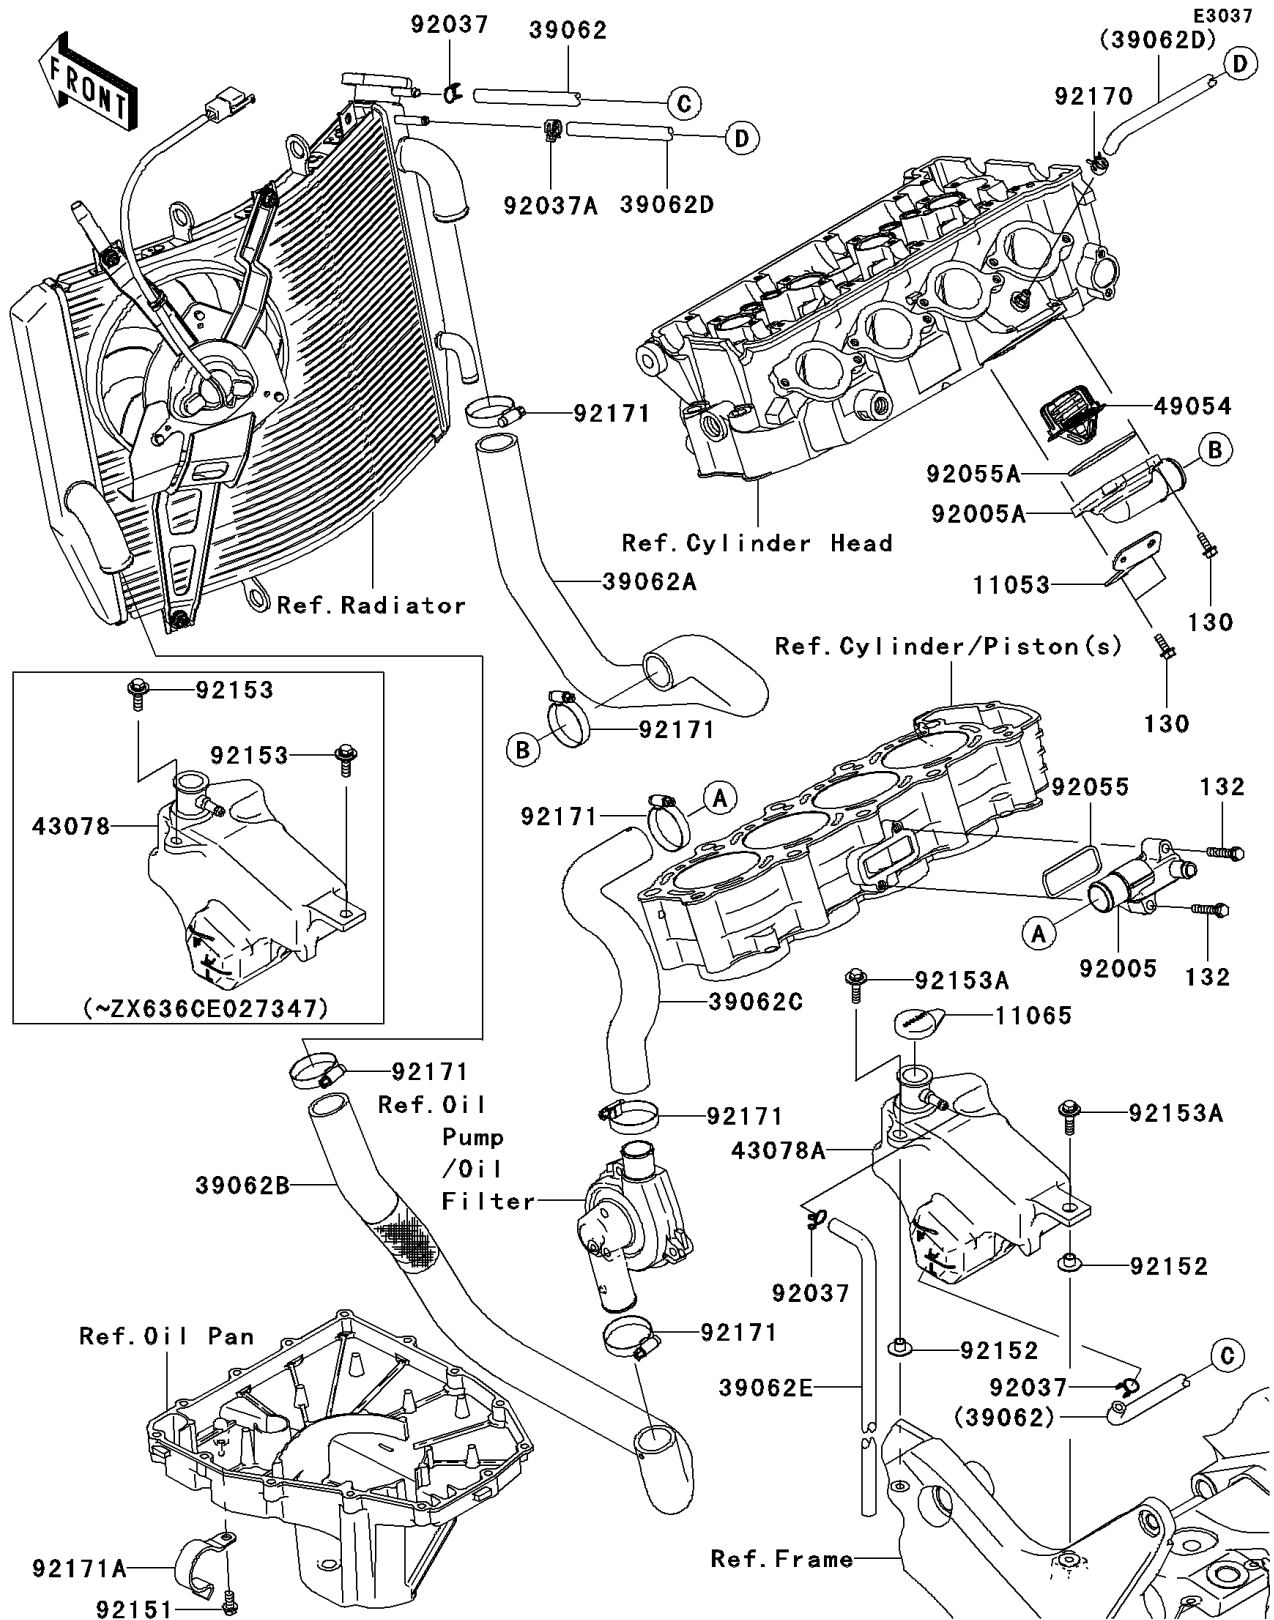

2006 Ninja® ZX™-6R PARTS DIAGRAM

Water Pipe

2006 Ninja® ZX™-6R PARTS LIST

Water Pipe

ITEM NAME	PART NUMBER	QUANTITY
BOLT-FLANGED,5X14 (Ref # 130)	130J0514	4
BOLT-FLANGED-SMALL,6X30 (Ref # 132)	132J0630	2
BRACKET (Ref # 11053)	11053-1712	1
CAP,COOLANT (Ref # 11065)	11065-1093	1
HOSE-COOLING,5.5X10.5X717 (Ref # 39062)	39062-0015	1
HOSE-COOLING,THERMO-RAD (Ref # 39062A)	39062-0070	1
HOSE-COOLING,RAD-W.PUMP (Ref # 39062B)	39062-0071	1
HOSE-COOLING,W.PUMP-CYLINDER (Ref # 39062C)	39062-0072	1
HOSE-COOLING,RAD-HEAD (Ref # 39062D)	39062-0078	1
HOSE-COOLING,5.5X10.5X550 (Ref # 39062E)	39062-1208	1
RESERVOIR (Ref # 43078)	43078-0022	1
RESERVOIR (Ref # 43078A)	43078-0032	1
THERMOSTAT (Ref # 49054)	49054-1067	1
FITTING (Ref # 92005)	92005-0028	1
FITTING,THERMO CAP (Ref # 92005A)	92005-1275	1
CLAMP,TUBE (Ref # 92037)	92037-147	3
CLAMP,TUBE (Ref # 92037A)	92037-1505	1
RING-O (Ref # 92055)	92055-1402	1
RING-O,THERMOSTAT CAP (Ref # 92055A)	92055-1699	1
BOLT,6X12 (Ref # 92151)	92151-1133	1
COLLAR (Ref # 92152)	92152-0401	2
BOLT,6X20 (Ref # 92153)	92153-0502	2
BOLT,FLANGED,6X22 (Ref # 92153A)	92153-0950	2
CLAMP (Ref # 92170)	92170-1493	1
CLAMP (Ref # 92171)	92171-0179	6
CLAMP (Ref # 92171A)	92171-0421	1