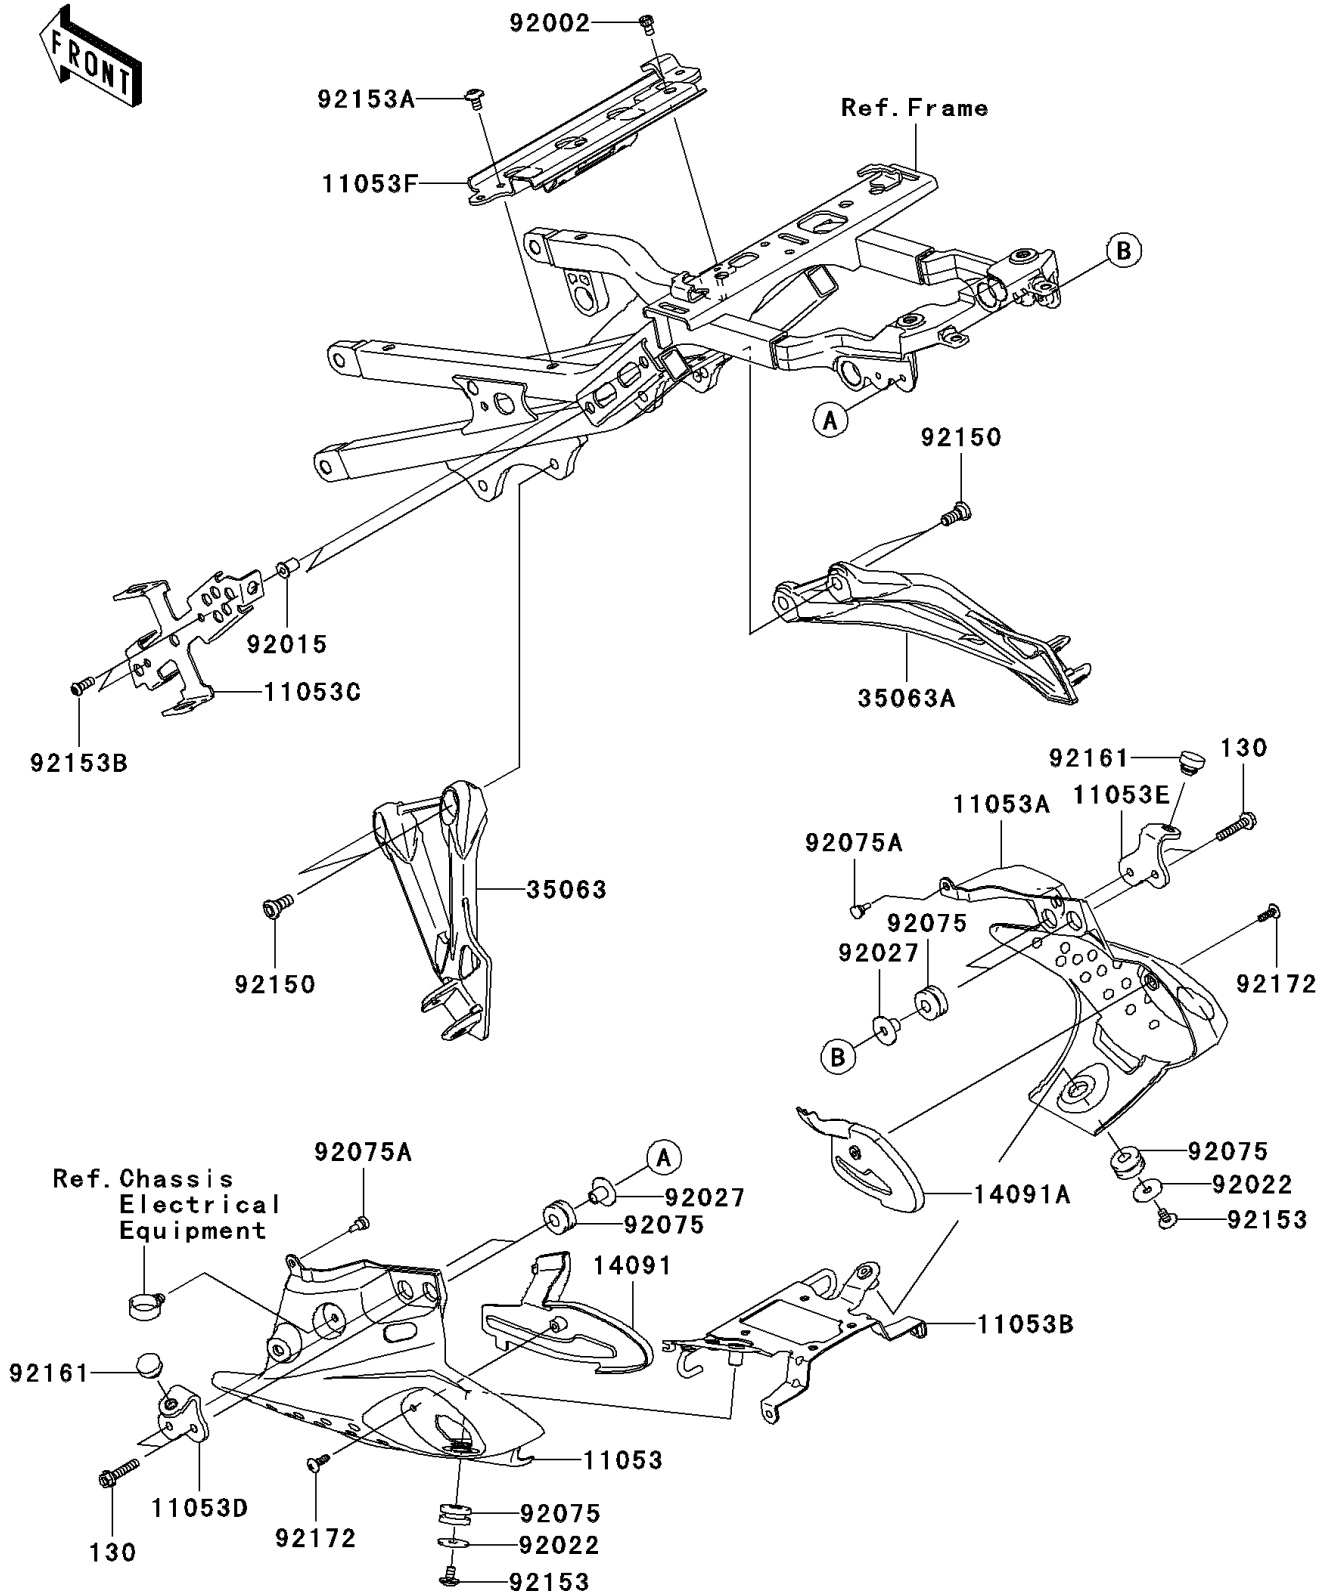

2006 Ninja® ZX™-6R PARTS DIAGRAM

Frame Fittings

F2131

2006 Ninja® ZX™-6R PARTS LIST

Frame Fittings

ITEM NAME	PART NUMBER	QUANTITY
BOLT-FLANGED,6X30 (Ref # 130)	130L0630	4
BRACKET,REAR SIGNAL LAMP,LH (Ref # 11053)	11053-1404	1
BRACKET,REAR SIGNAL LAMP,RH (Ref # 11053A)	11053-1405	1
BRACKET,REAR FLAP (Ref # 11053B)	11053-1538	1
BRACKET,RELAY BOX (Ref # 11053C)	11053-1664	1
BRACKET,LH (Ref # 11053D)	11053-1701	1
BRACKET,RH (Ref # 11053E)	11053-1702	1
BRACKET,FRONT SEAT (Ref # 11053F)	11053-1721	1
COVER,REAR SIGNAL LAMP,LH (Ref # 14091)	14091-0362	1
COVER,REAR SIGNAL LAMP,RH (Ref # 14091A)	14091-0363	1
STAY,RR,LH (Ref # 35063)	35063-0144	1
STAY,RR,RH (Ref # 35063A)	35063-0145	1
BOLT,SOCKET,6X14 (Ref # 92002)	92002-1175	1
NUT,WELL,5MM (Ref # 92015)	92015-1757	2
WASHER,7X24X1.6 (Ref # 92022)	92022-1160	2
COLLAR,L=13.1,BLACK (Ref # 92027)	92027-1450	4
DAMPER (Ref # 92075)	92075-1690	6
DAMPER (Ref # 92075A)	92075-1808	2
BOLT,SOCKET,8X20 (Ref # 92150)	92150-1760	4
BOLT,SOCKET,6X10 (Ref # 92153)	92153-0410	2
BOLT,6X18 (Ref # 92153A)	92153-0816	1
BOLT,SOCKET,5X16 (Ref # 92153B)	92153-1244	2
DAMPER (Ref # 92161)	92161-0046	2
SCREW,TAPPING,5X16 (Ref # 92172)	92172-0175	2