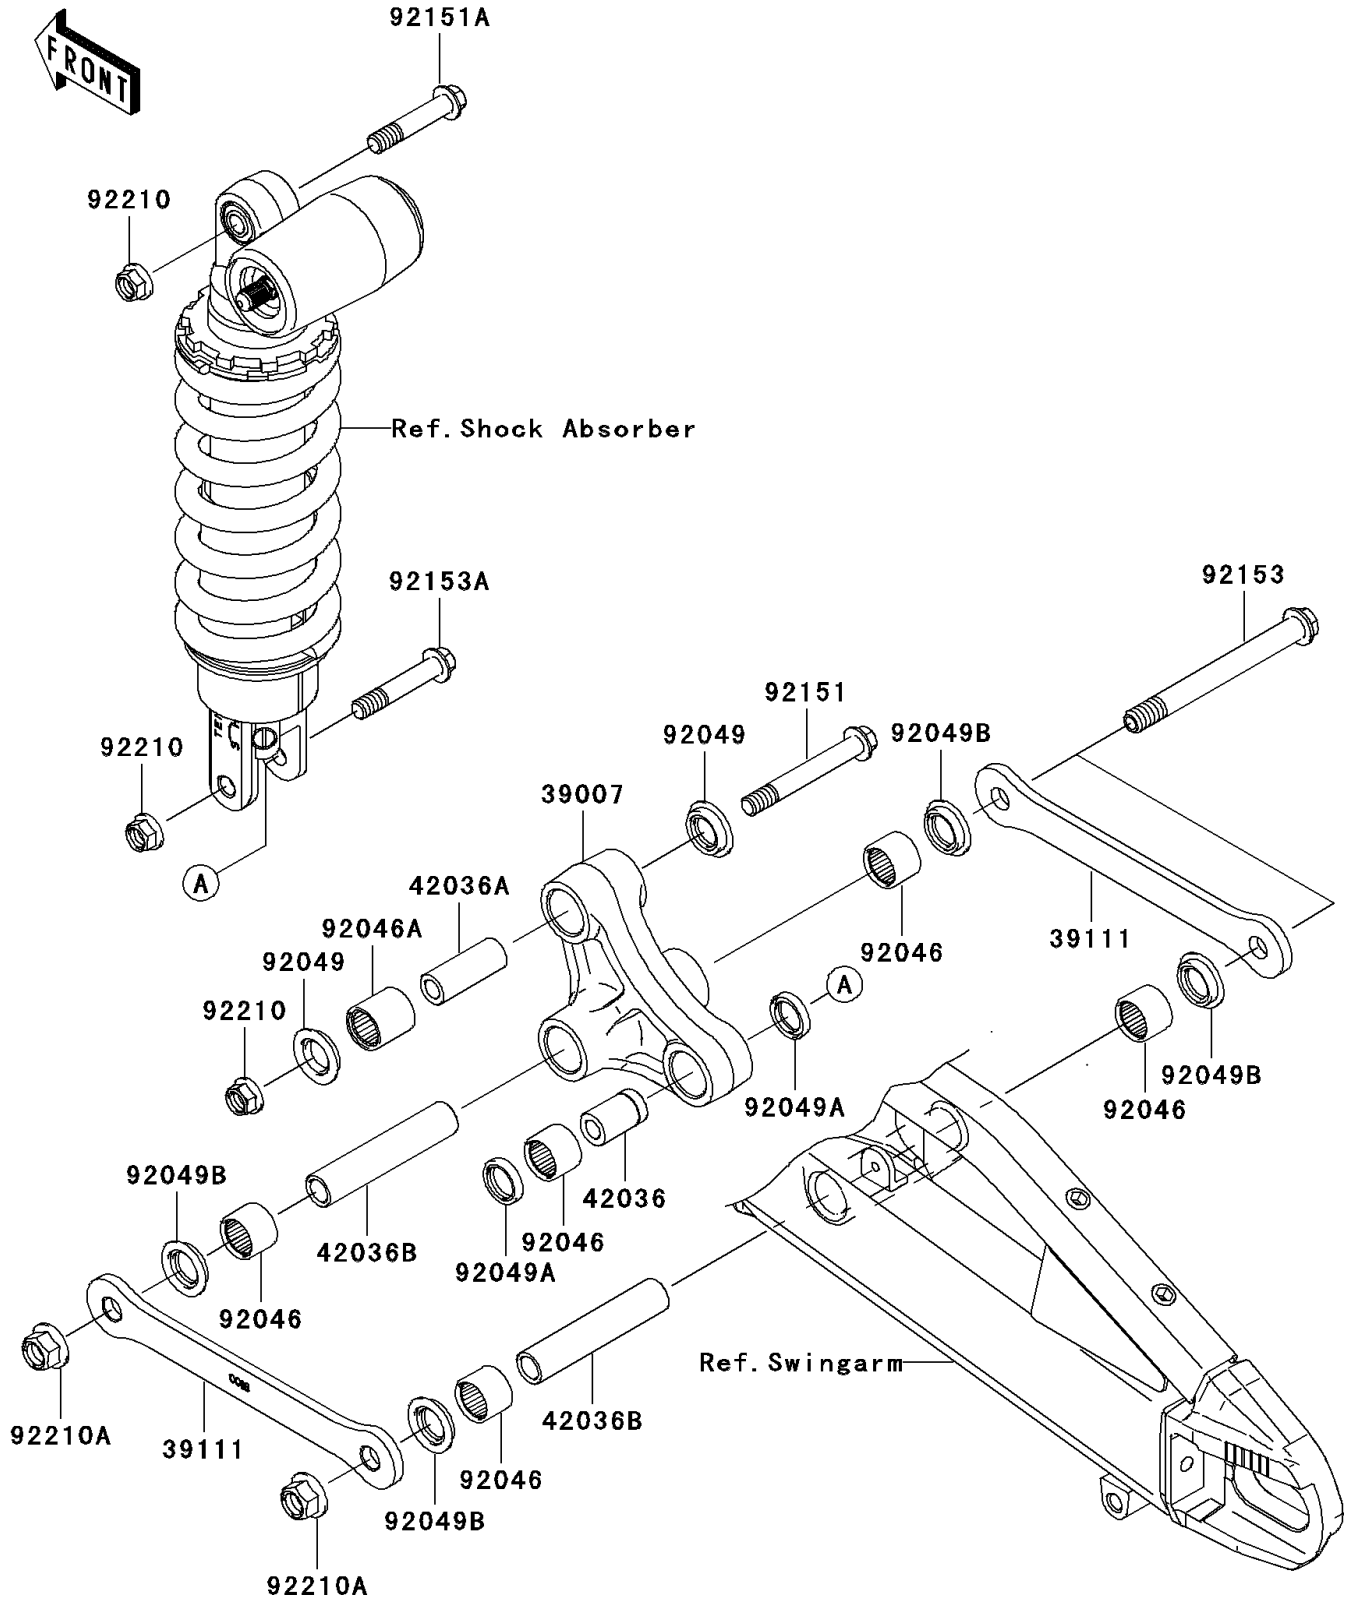

2006 Ninja® ZX™-6R PARTS DIAGRAM

Rear Suspension

F2150

2006 Ninja® ZX™-6R PARTS LIST

Rear Suspension

ITEM NAME	PART NUMBER	QUANTITY
ARM-SUSP,UNI TRAK (Ref # 39007)	39007-0045	1
ROD-TIE,SUSPENSION (Ref # 39111)	39111-0018	2
SLEEVE,10.1X18X30 (Ref # 42036)	42036-1258	1
SLEEVE,10.1X17X44.5 (Ref # 42036A)	42036-1342	1
SLEEVE,12.1X18X90 (Ref # 42036B)	42036-1360	2
BEARING-NEEDLE,SFYZM182417 (Ref # 92046)	92046-1272	5
BEARING-NEEDLE,SFYZM172425 (Ref # 92046A)	92046-1273	1
SEAL-OIL,MHA17245.7F (Ref # 92049)	92049-1223	2
SEAL-OIL,MHA18244 (Ref # 92049A)	92049-1225	2
SEAL-OIL,KCR MF018N1 (Ref # 92049B)	92049-1493	4
BOLT,FLANGED,10X77 (Ref # 92151)	92151-1600	1
BOLT,FLANGED,10X51 (Ref # 92151A)	92151-1798	1
BOLT,FLANGED,12X117 (Ref # 92153)	92153-0508	2
BOLT,FLANGED,10X55 (Ref # 92153A)	92153-0663	1
NUT,LOCK,FLANGED,10MM (Ref # 92210)	92210-1139	3
NUT,LOCK,FLANGED,12MM (Ref # 92210A)	92210-1150	2