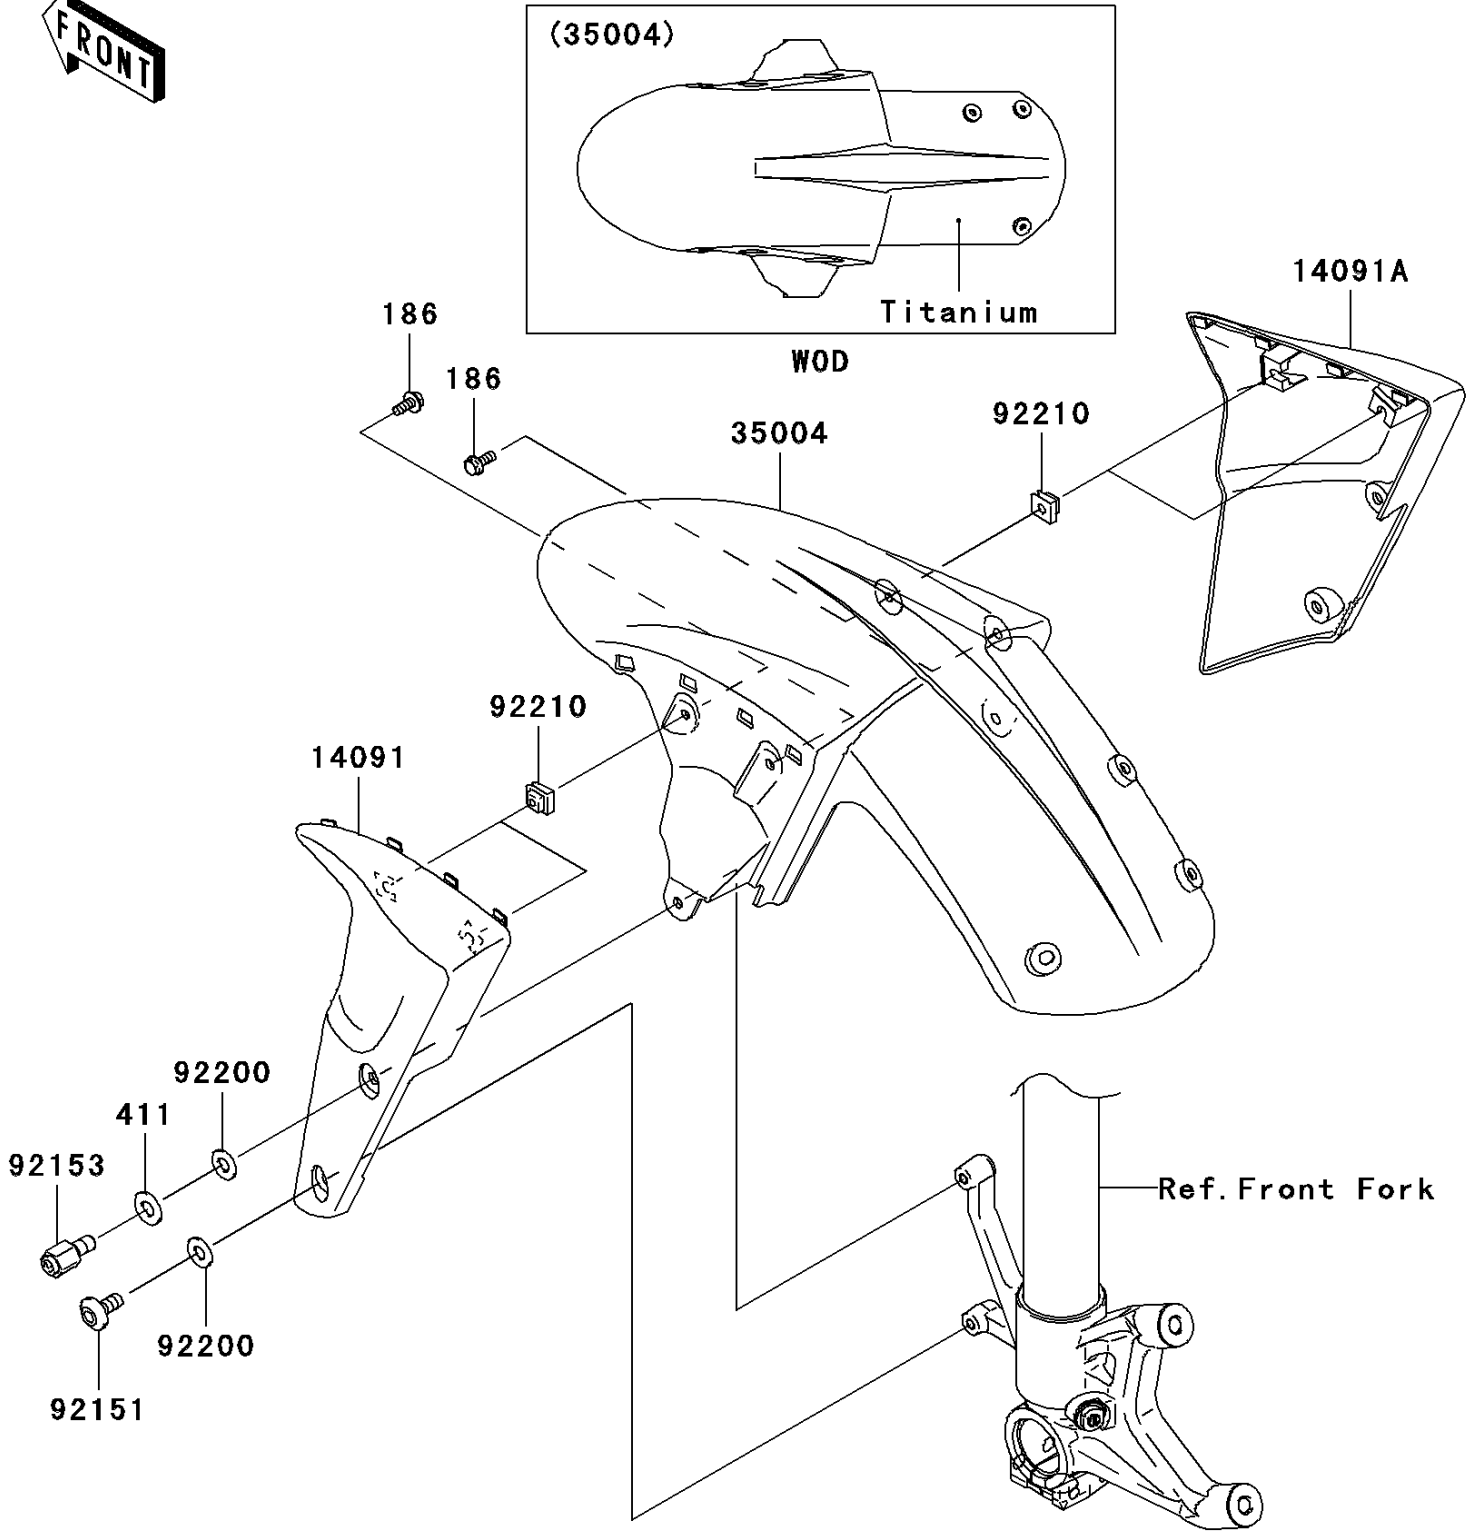

2006 Ninja® ZX™-6R PARTS DIAGRAM

Front Fender(s)

F2171

2006 Ninja® ZX™-6R PARTS LIST

Front Fender(s)

ITEM NAME	PART NUMBER	QUANTITY
BOLT-UPSET-WP,5X14 (Ref # 186)	186L0514	4
WASHER-PLAIN,6MM,BLACK (Ref # 411)	411F0600	2
COVER,FRONT FENDER,LH,F.BLACK (Ref # 14091)	14091-0103-6Z	1
COVER,FRONT FENDER,RH,F.BLACK (Ref # 14091A)	14091-0104-6Z	1
FENDER-FRONT,M.TITANIUM (Ref # 35004)	35004-0034-740	1
BOLT,SOCKET,6X14 (Ref # 92151)	92151-1654	2
BOLT,6MM (Ref # 92153)	92153-0335	2
WASHER,6.5X14X1 (Ref # 92200)	92200-1388	4
NUT,5MM (Ref # 92210)	92210-1266	4