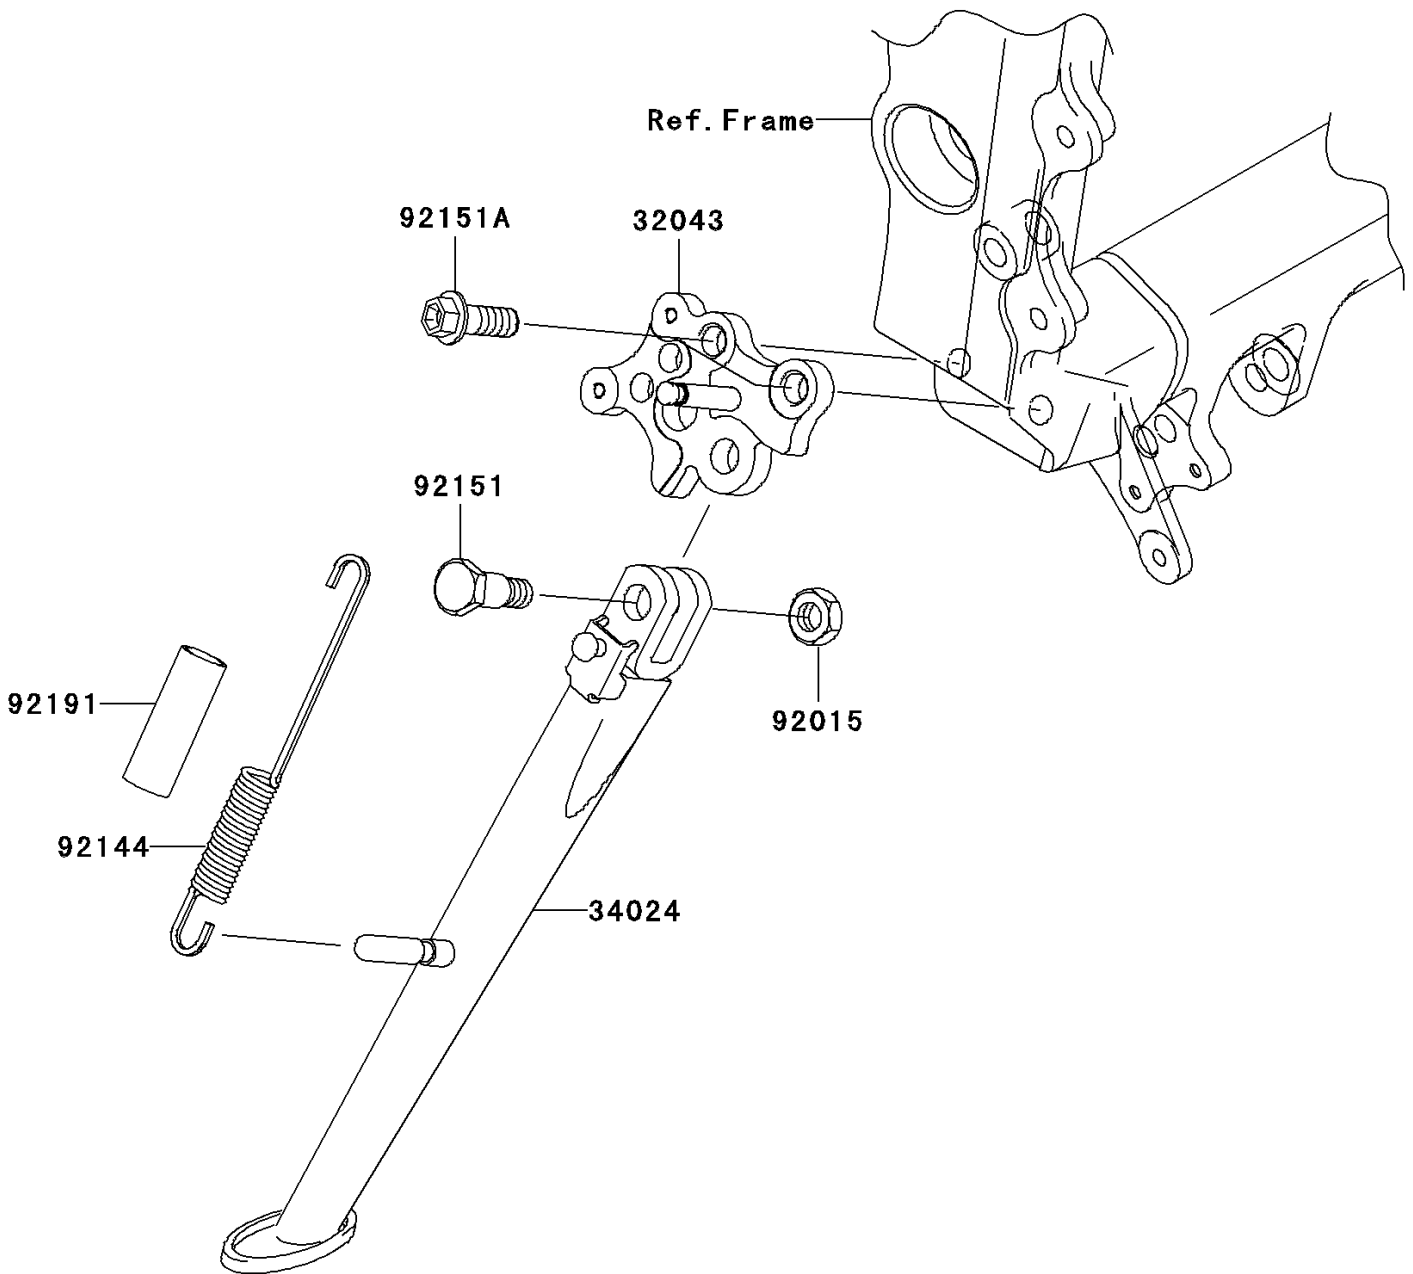

# 2006 Ninja® ZX™-6R PARTS DIAGRAM

Stand(s)

F2190

## 2006 Ninja® ZX™ -6R PARTS LIST

Stand(s)

ITEM NAME	PART NUMBER	QUANTITY
BRACKET-STAND (Ref # 32043)	32043-1484	1
STAND-SIDE (Ref # 34024)	34024-0001	1
NUT,LOCK,10MM,BLACK (Ref # 92015)	92015-1188	1
SPRING,SIDE STAND (Ref # 92144)	92144-1818	1
BOLT,SIDE STAND (Ref # 92151)	92151-1797	1
BOLT,FLANGED,10X25 (Ref # 92151A)	92151-1802	2
TUBE,13X16X60 (Ref # 92191)	92191-1001	1