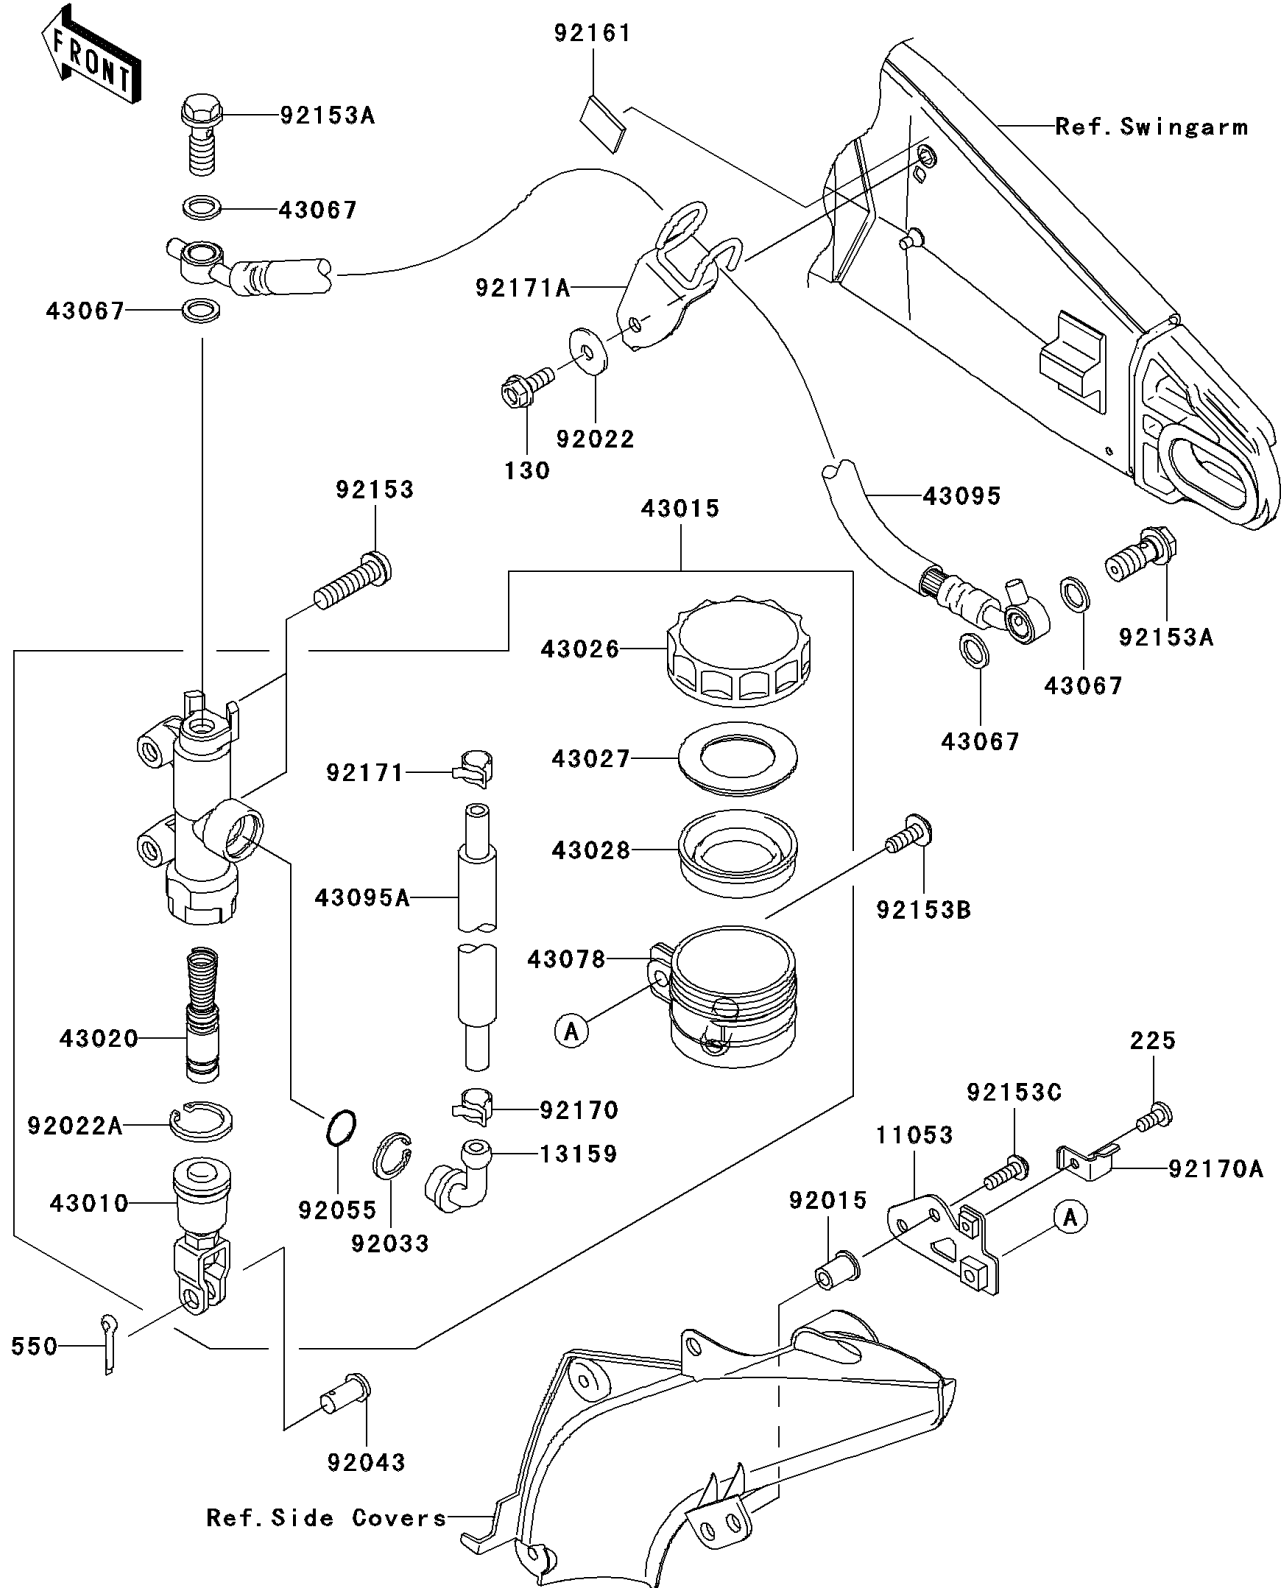

# 2006 Ninja® ZX™ -6R PARTS DIAGRAM

## Rear Master Cylinder

F2293

### Rear Master Cylinder

ITEM NAME	PART NUMBER	QUANTITY
BOLT-FLANGED,6X16 (Ref # 130)	130L0616	1
SCREW-PAN-WSP-CROS,4X12 (Ref # 225)	225F0412	1
PIN-COTTER,2.0X15 (Ref # 550)	550D2015	1
BRACKET,RESERVOIR TANK,RR (Ref # 11053)	11053-1398	1
CONNECTOR (Ref # 13159)	13159-1056	1
ROD-ASSY-BRAKE (Ref # 43010)	43010-1062	1
CYLINDER-ASSY-MASTER,RR (Ref # 43015)	43015-0033	1
PISTON-COMP-BRAKE (Ref # 43020)	43020-1094	1
CAP-BRAKE (Ref # 43026)	43026-1051	1
PLATE-DIAPHRAGM (Ref # 43027)	43027-1051	1
DIAPHRAGM,MASTER CYLINDER (Ref # 43028)	43028-1057	1
WASHER,10.5X15X1.5 (Ref # 43067)	43067-001	4
RESERVOIR,RR MASTER CYLINDER (Ref # 43078)	43078-1165	1
HOSE-BRAKE,RR (Ref # 43095)	43095-0070	1
HOSE-BRAKE,RR MASTER CYLINDER (Ref # 43095A)	43095-0170	1
NUT,WELL,5MM (Ref # 92015)	92015-1757	2
WASHER,6.5X20X1.6,BLACK (Ref # 92022)	92022-1346	1
WASHER,CIRCRIP (Ref # 92022A)	92022-1601	1
RING-SNAP,20.5MM (Ref # 92033)	92033-1186	1
PIN,8MM (Ref # 92043)	92043-1303	1
RING-O,MASTER CYLINDER (Ref # 92055)	92055-1251	1
BOLT,SOCKET,8X30 (Ref # 92153)	92153-0393	2
BOLT,OIL,L=23 (Ref # 92153A)	92153-0627	2
BOLT,8X16 (Ref # 92153B)	92153-0817	1
BOLT,SOCKET,5X16 (Ref # 92153C)	92153-1244	2
DAMPER (Ref # 92161)	92161-0273	1
CLAMP,HOSE (Ref # 92170)	92170-1091	1
CLAMP,RESERVOIR TANK CAP (Ref # 92170A)	92170-1879	1
CLAMP,HOSE (Ref # 92171)	92171-0463	1

## 2006 Ninja® ZX™ -6R PARTS LIST

Rear Master Cylinder

ITEM NAME	PART NUMBER	QUANTITY
CLAMP,BRAKE HOSE (Ref # 92171A)	92171-0480	1