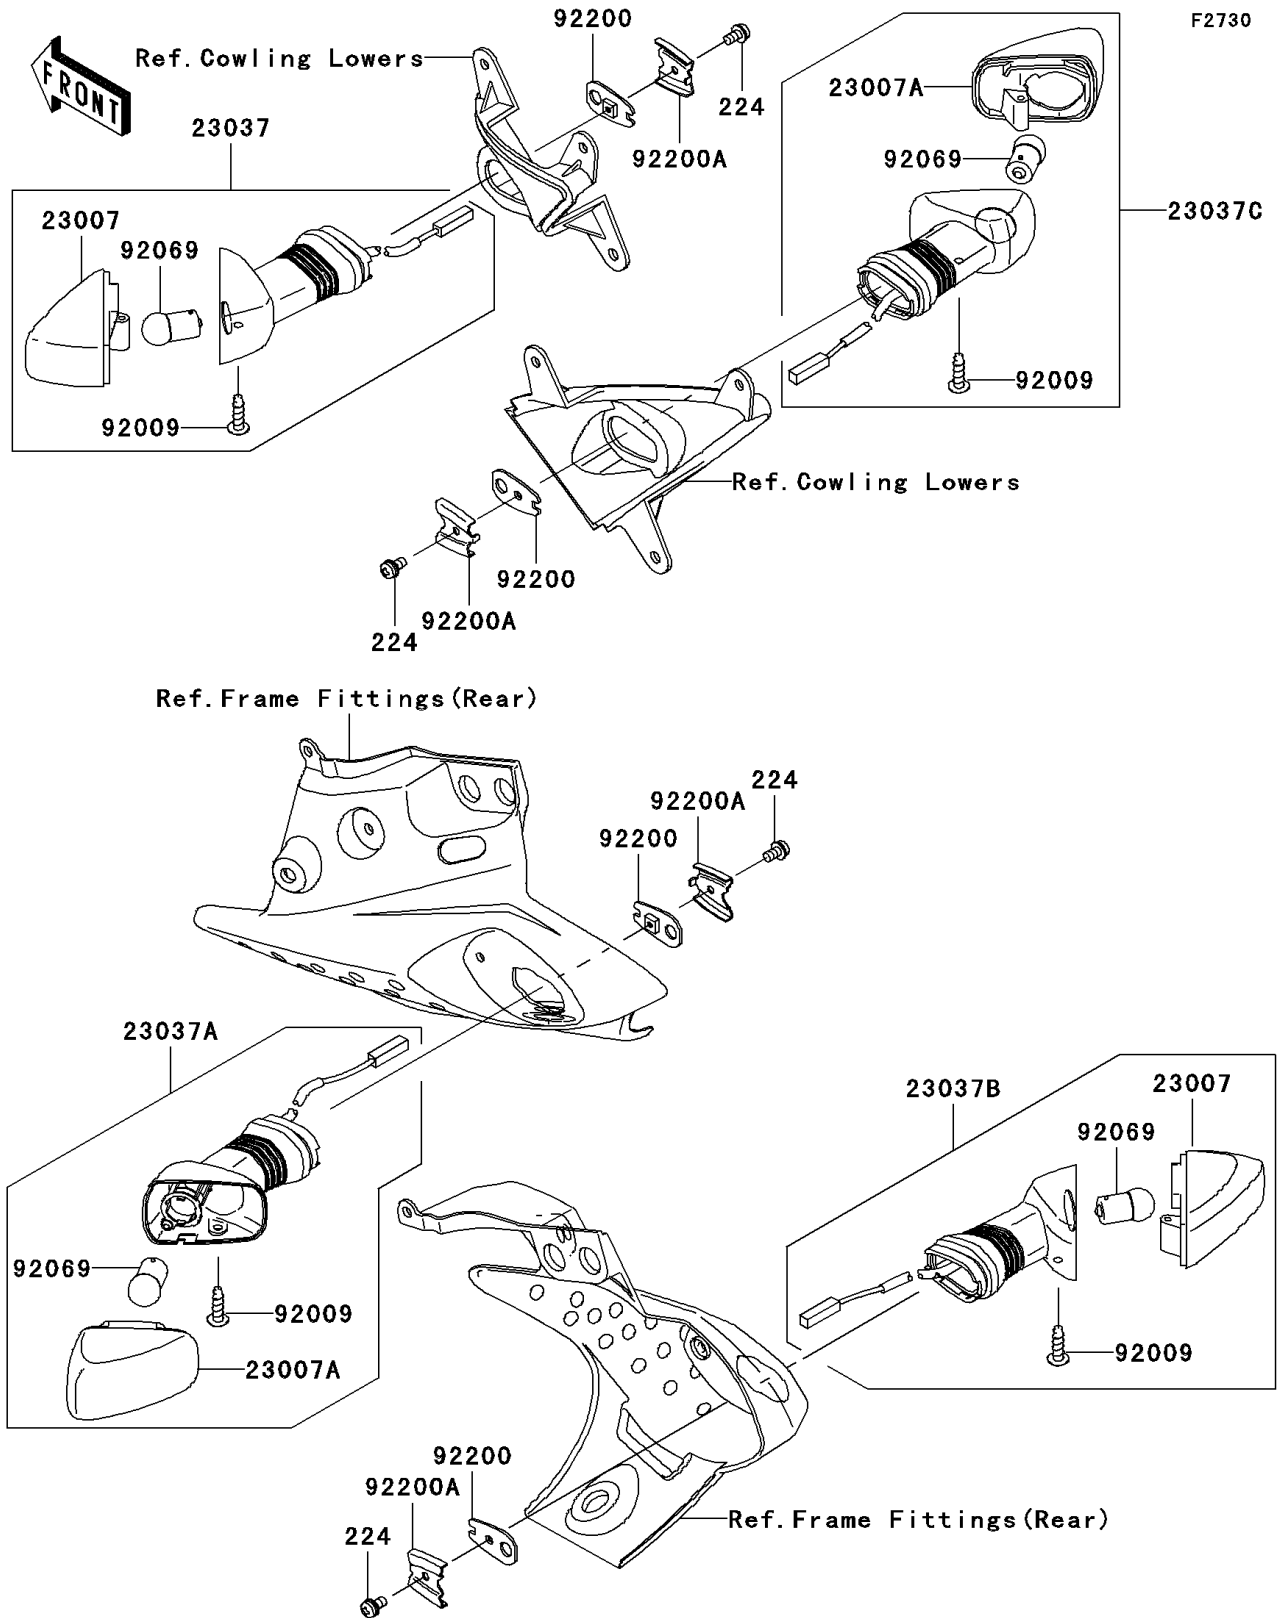

# 2006 Ninja® ZX™ -6R PARTS DIAGRAM

## Turn Signals

### Turn Signals

ITEM NAME	PART NUMBER	QUANTITY
SCREW-PAN-WP-CROS,4X8 (Ref # 224)	224C0408	4
LENS-COMP,SIGNAL LAMP (Ref # 23007)	23007-0039	2
LENS-COMP,SIGNAL LAMP (Ref # 23007A)	23007-0040	2
LAMP-ASSY-SIGNAL,FR,LH (Ref # 23037)	23037-0058	1
LAMP-ASSY-SIGNAL,RR,LH (Ref # 23037A)	23037-0060	1
LAMP-ASSY-SIGNAL,RR,RH (Ref # 23037B)	23037-0061	1
LAMP-ASSY-SIGNAL,FR,RH (Ref # 23037C)	23037-0069	1
SCREW,4X16,BLACK (Ref # 92009)	92009-1158	4
BULB,12V 10W (Ref # 92069)	92069-0003	4
WASHER,SIGNAL LAMP (Ref # 92200)	92200-0164	4
WASHER,SIGNAL LAMP (Ref # 92200A)	92200-0165	4