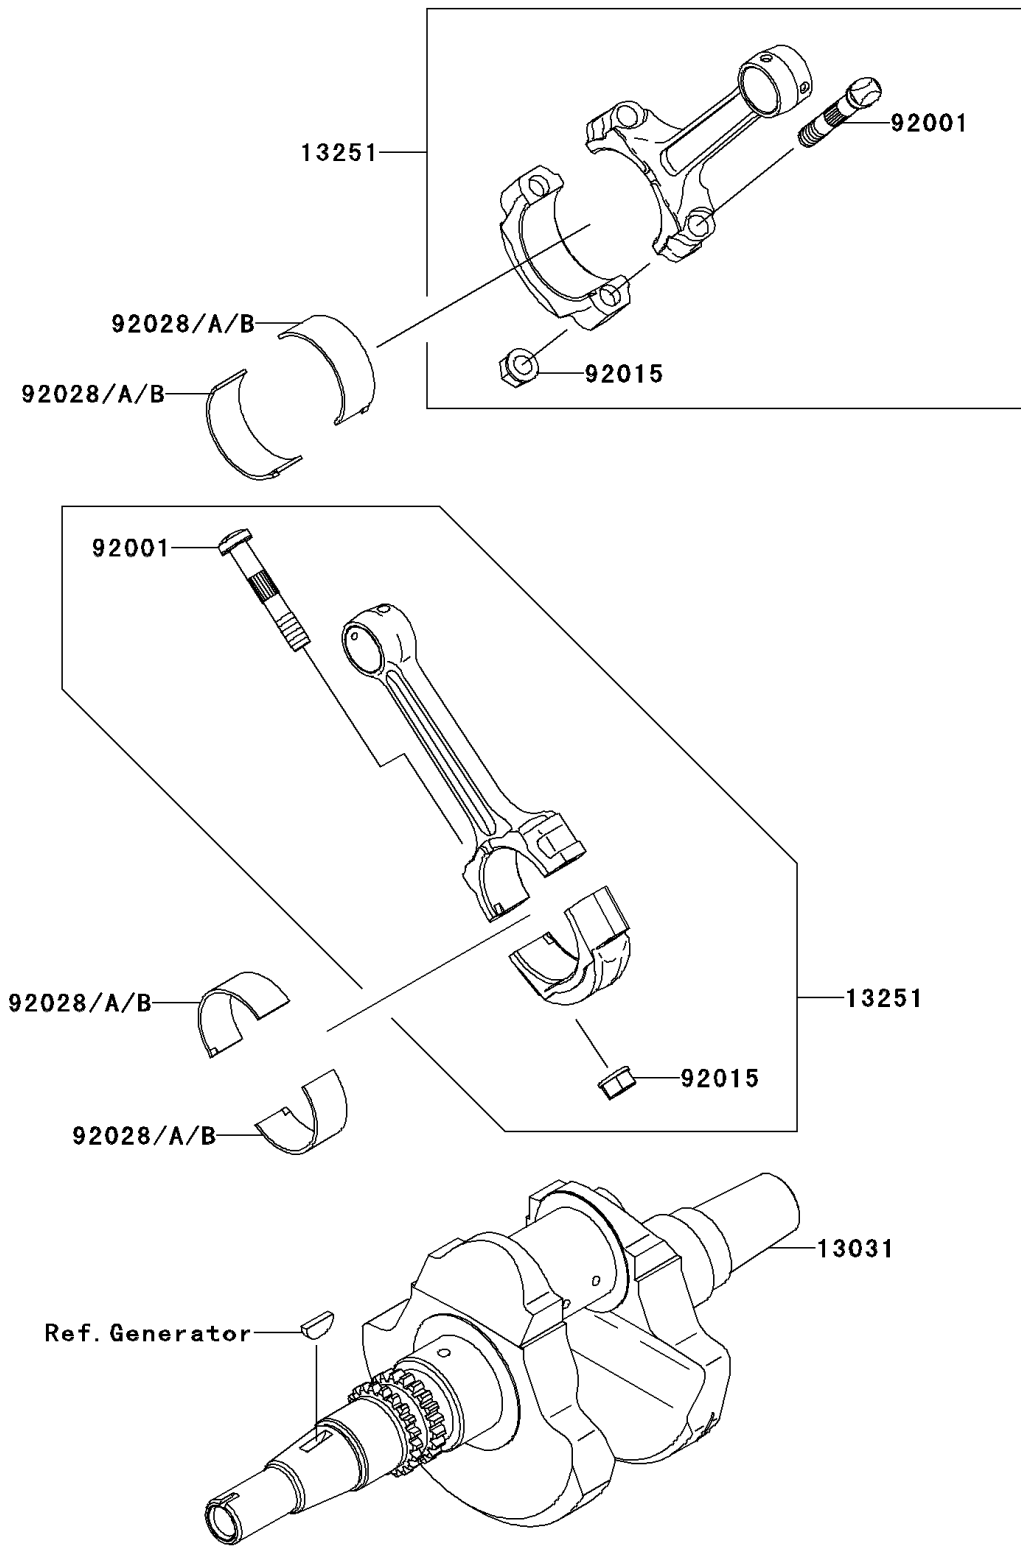

# 2009 Teryx® 750 FI 4x4 PARTS DIAGRAM

Crankshaft

E1321

## 2009 Teryx® 750 FI 4x4 PARTS LIST

### Crankshaft

ITEM NAME	PART NUMBER	QUANTITY
CRANKSHAFT-COMP (Ref # 13031)	13031-0079	1
ROD-ASSY-CONNECTING (Ref # 13251)	13251-1143	2
BOLT,CONNECTING ROD (Ref # 92001)	92001-1980	4
NUT,FLANGED,8MM (Ref # 92015)	92015-1311	4
BUSHING,CONNECTING ROD,GREEN (Ref # 92028)	92028-1961	AR
BUSHING,CONNECTING ROD,YELLOW (Ref # 92028A)	92028-1962	4
BUSHING,CONNECTING ROD,BROWN (Ref # 92028B)	92028-1963	AR