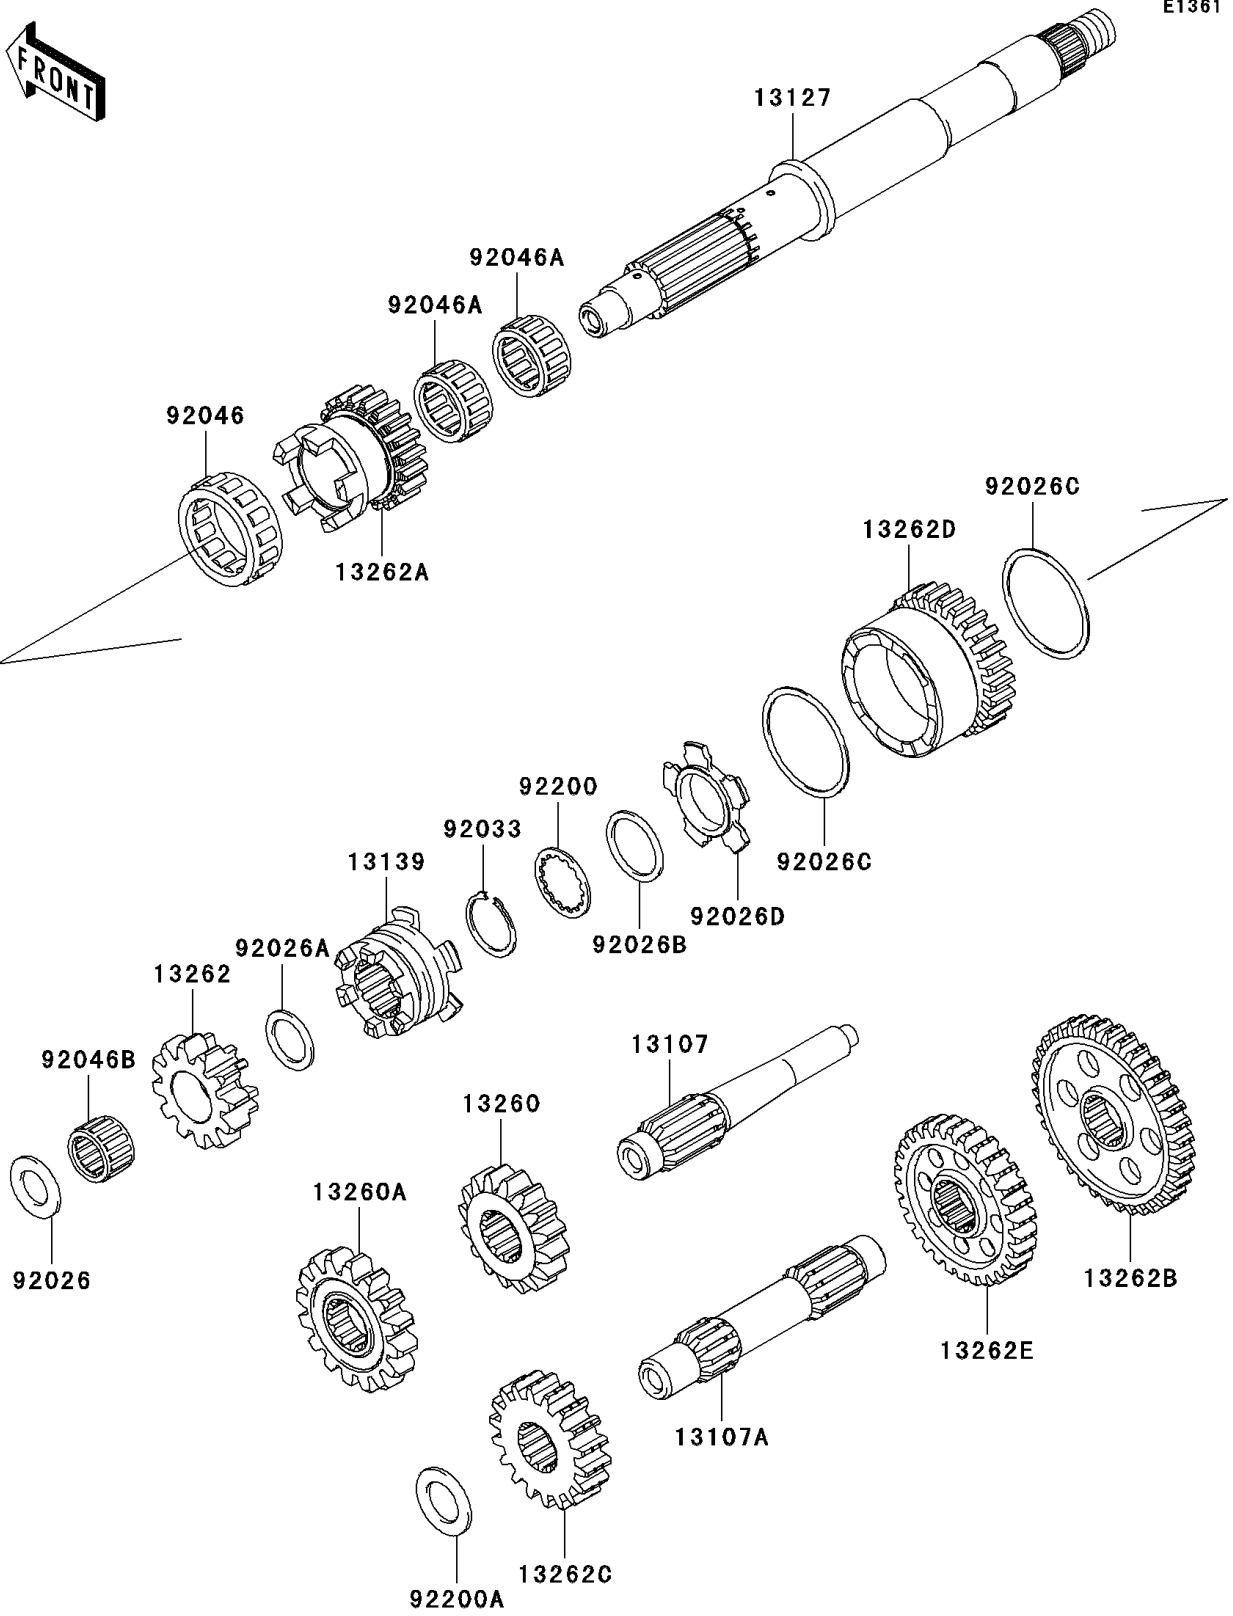

2009 Teryx® 750 FI 4x4 PARTS DIAGRAM

Transmission

2009 Teryx® 750 FI 4x4 PARTS LIST

Transmission

ITEM NAME	PART NUMBER	QUANTITY
SHAFT,REVERSE,IDLE (Ref # 13107)	13107-0158	1
SHAFT,COUNTER (Ref # 13107A)	13107-0177	1
SHAFT-TRANSMISSION INPUT (Ref # 13127)	13127-0049	1
SHIFTER (Ref # 13139)	13139-0003	1
GEAR,OUTPUT REVERSE,16T (Ref # 13260)	13260-1872	1
GEAR,DRIVEN REVERSE,16T (Ref # 13260A)	13260-1873	1
GEAR,INPUT REVERSE,12T (Ref # 13262)	13262-0235	1
GEAR,INPUT LOW,20T (Ref # 13262A)	13262-0545	1
GEAR,OUTPUT LOW,36T (Ref # 13262B)	13262-0546	1
GEAR,OUTPUT DRIVE,18T (Ref # 13262C)	13262-0547	1
GEAR,INPUT HI,26T (Ref # 13262D)	13262-0573	1
GEAR,OUTPUT HI,30T (Ref # 13262E)	13262-0574	1
SPACER,17.3X30X2.0 (Ref # 92026)	92026-1415	1
SPACER,21.2X29X1.6 (Ref # 92026A)	92026-1568	1
SPACER,28.2X34.5X1.6 (Ref # 92026B)	92026-1587	1
SPACER,48.2X54.3X1.0 (Ref # 92026C)	92026-1599	2
SPACER,HI&LOW (Ref # 92026D)	92026-1600	1
RING-SNAP,25.9X30.6X1.2 (Ref # 92033)	92033-1037	1
BEARING-NEEDLE,HIGH GEAR (Ref # 92046)	92046-1276	1
BEARING-NEEDLE,FWF-283317 (Ref # 92046A)	92046-1278	2
BEARING-NEEDLE,REVERSE GEAR (Ref # 92046B)	92046-1279	1
WASHER,28.5X34.0X1.5 (Ref # 92200)	92200-1240	1
WASHER,20.3X33X2.0 (Ref # 92200A)	92200-1351	1