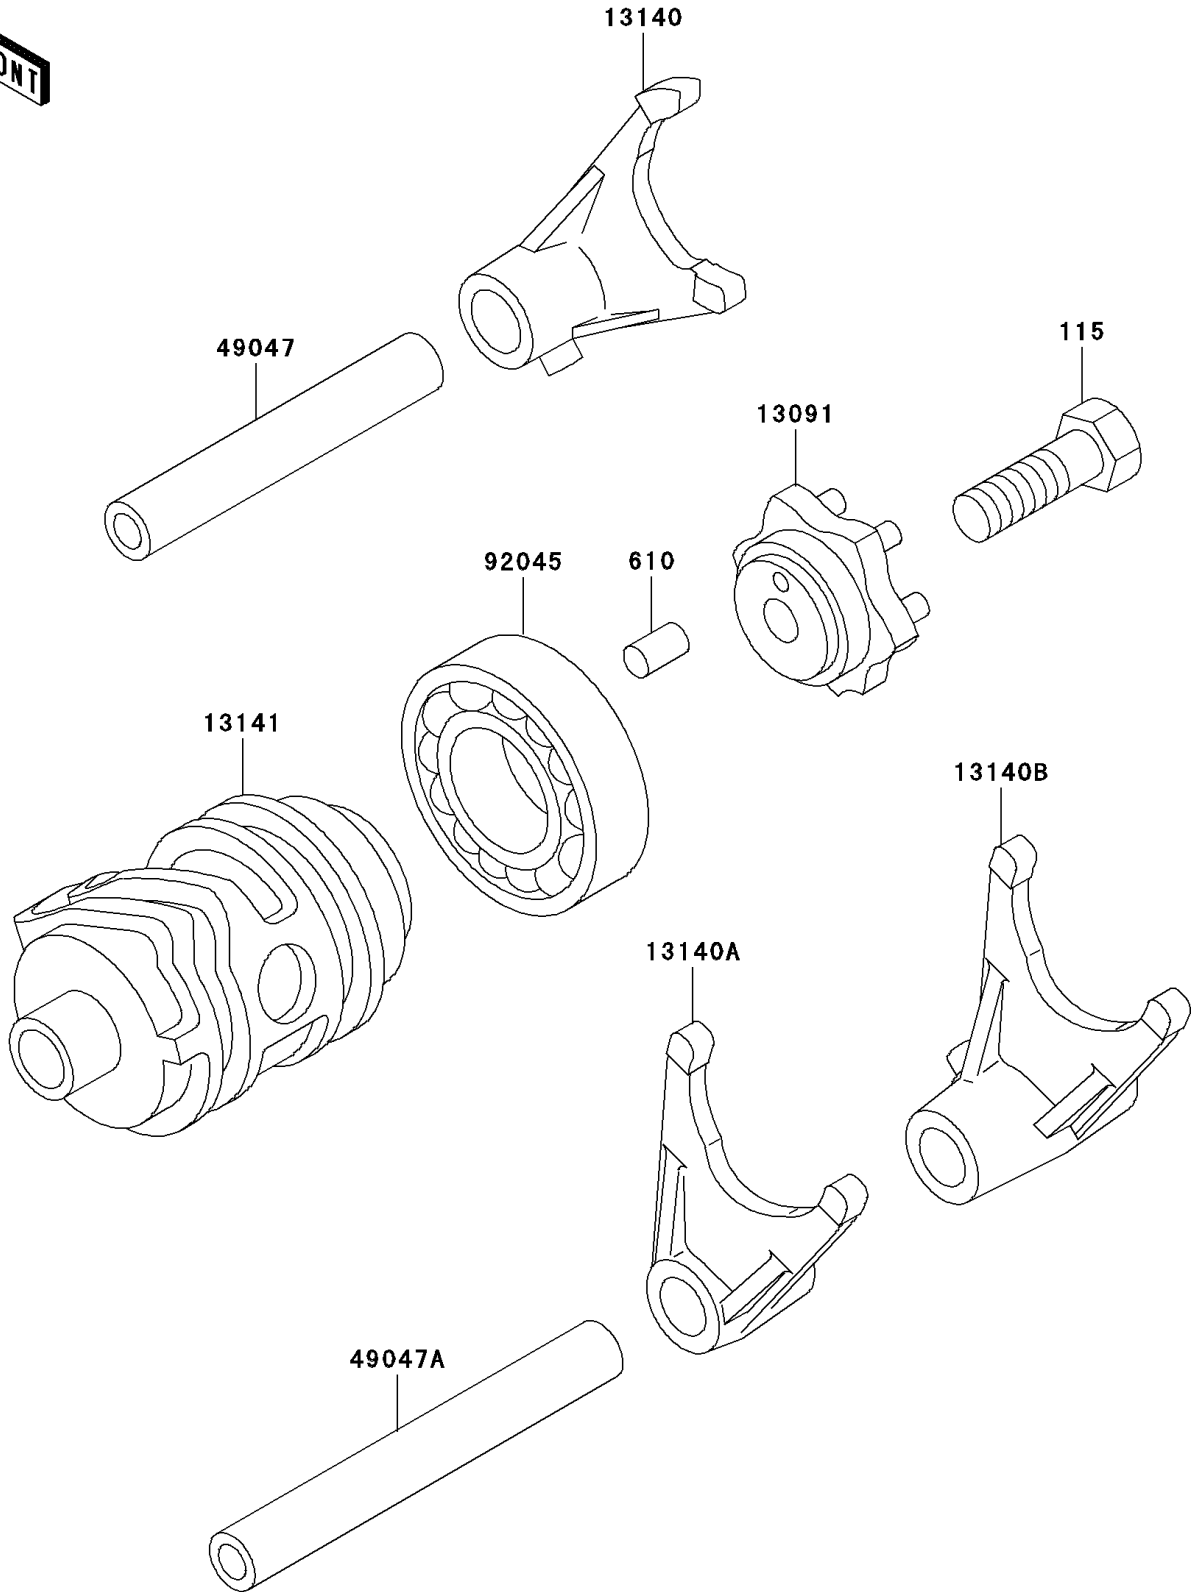

2007 KX85 PARTS DIAGRAM

Gear Change Drum/Shift Fork(s)

E1362

2007 KX85 PARTS LIST

Gear Change Drum/Shift Fork(s)

ITEM NAME	PART NUMBER	QUANTITY
BOLT-SMALL-UPSET,8X25 (Ref # 115)	115BA0825	1
ROLLER,4X8 (Ref # 610)	610A0408	1
HOLDER,CHANGE DRUM (Ref # 13091)	13091-1390	1
FORK-SHIFT,5TH&6TH (Ref # 13140)	13140-1302	1
FORK-SHIFT,2ND&3RD (Ref # 13140A)	13140-1303	1
FORK-SHIFT,LOW&4TH (Ref # 13140B)	13140-1304	1
DRUM-CHANGE (Ref # 13141)	13141-1120	1
ROD-SHIFT,5.9X10X64.5 (Ref # 49047)	49047-1063	1
ROD-SHIFT,5.9X10X81 (Ref # 49047A)	49047-1064	1
BEARING-BALL,6905Z (Ref # 92045)	92045-1058	1