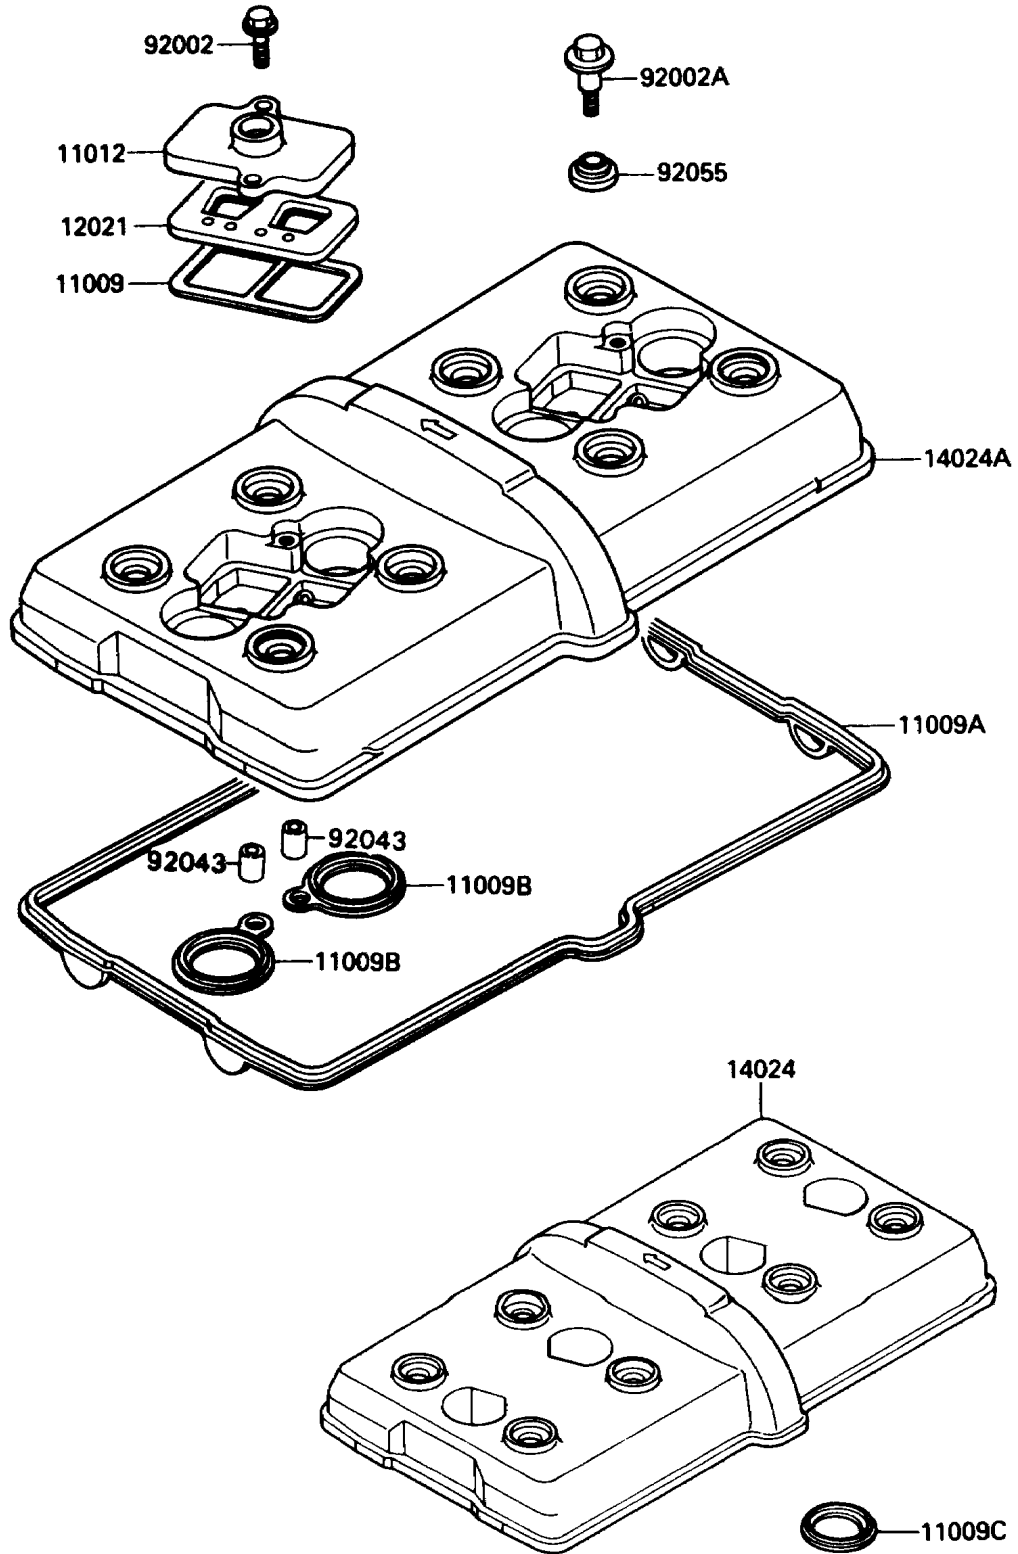

# 1987 NINJA® 750R PARTS DIAGRAM

Cylinder Head Cover

E1112-0095

# 1987 NINJA® 750R PARTS LIST

## Cylinder Head Cover

ITEM NAME	PART NUMBER	QUANTITY
GASKET,HEAD COVER (Ref # 11009A)	11009-1608	1
BOLT,HEAD COVER (Ref # 92002A)	92002-1504	8
RING-O,HEAD COVER BOLT (Ref # 92055)	92055-1352	8
GASKET,REED VALVE (Ref # 11009)	11009-1379	2
GASKET,SPARK PLUG (Ref # 11009B)	11009-1609	4
GASKET,SPARK PLUG (Ref # 11009C)	11009-1610	4
CAP,REED VALVE (Ref # 11012)	11012-1532	2
VALVE-ASSY-REED (Ref # 12021)	12021-1053	2
COVER,CYLINDER HEAD (Ref # 14024)	14024-1295	1
COVER,CYLINDER HEAD (Ref # 14024A)	14024-1296	1
BOLT,6X22 (Ref # 92002)	92002-1068	4
PIN,DOWEL,8X10 (Ref # 92043)	92043-1302	4