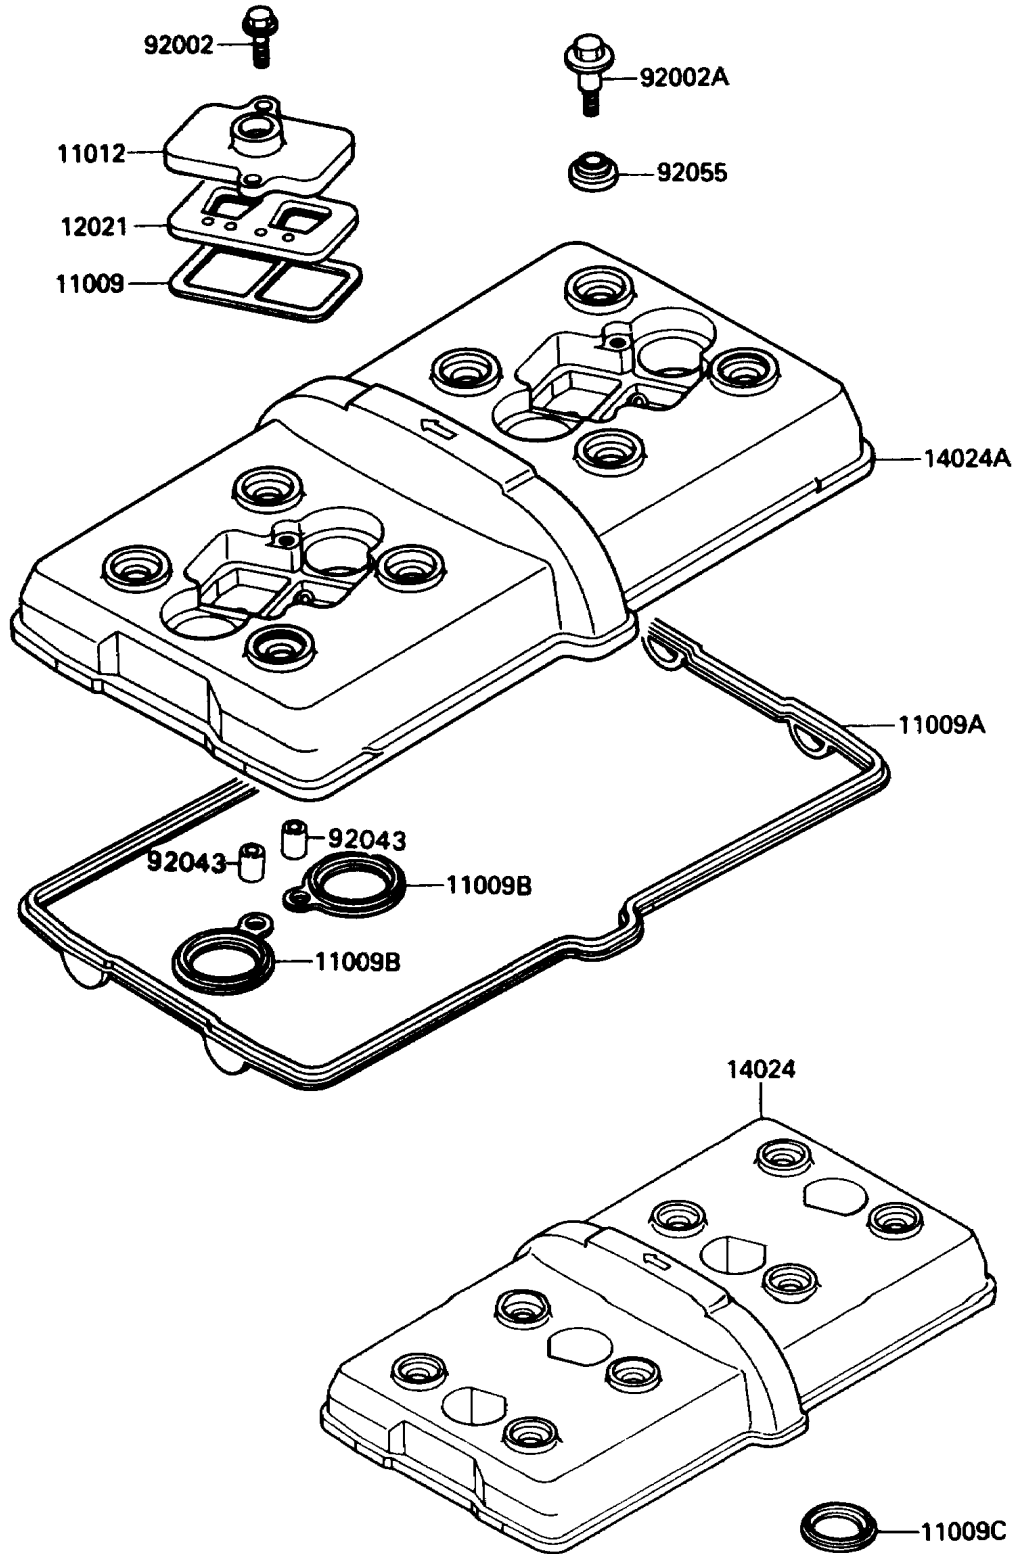

1988 NINJA® 750R PARTS DIAGRAM

Cylinder Head Cover

E1112-0095

1988 NINJA® 750R PARTS LIST

Cylinder Head Cover

ITEM NAME	PART NUMBER	QUANTITY
GASKET,HEAD COVER (Ref # 11009A)	11009-1608	1
BOLT,HEAD COVER (Ref # 92002A)	92002-1504	8
RING-O,HEAD COVER BOLT (Ref # 92055)	92055-1352	8
GASKET,REED VALVE (Ref # 11009)	11009-1379	2
GASKET,SPARK PLUG (Ref # 11009B)	11009-1609	4
GASKET,SPARK PLUG (Ref # 11009C)	11009-1610	4
CAP,REED VALVE (Ref # 11012)	11012-1532	2
VALVE-ASSY-REED (Ref # 12021)	12021-1053	2
COVER,CYLINDER HEAD (Ref # 14024)	14024-1295	1
COVER,CYLINDER HEAD (Ref # 14024A)	14024-1296	1
BOLT,6X22 (Ref # 92002)	92002-1068	4
PIN,DOWEL,8X10 (Ref # 92043)	92043-1302	4