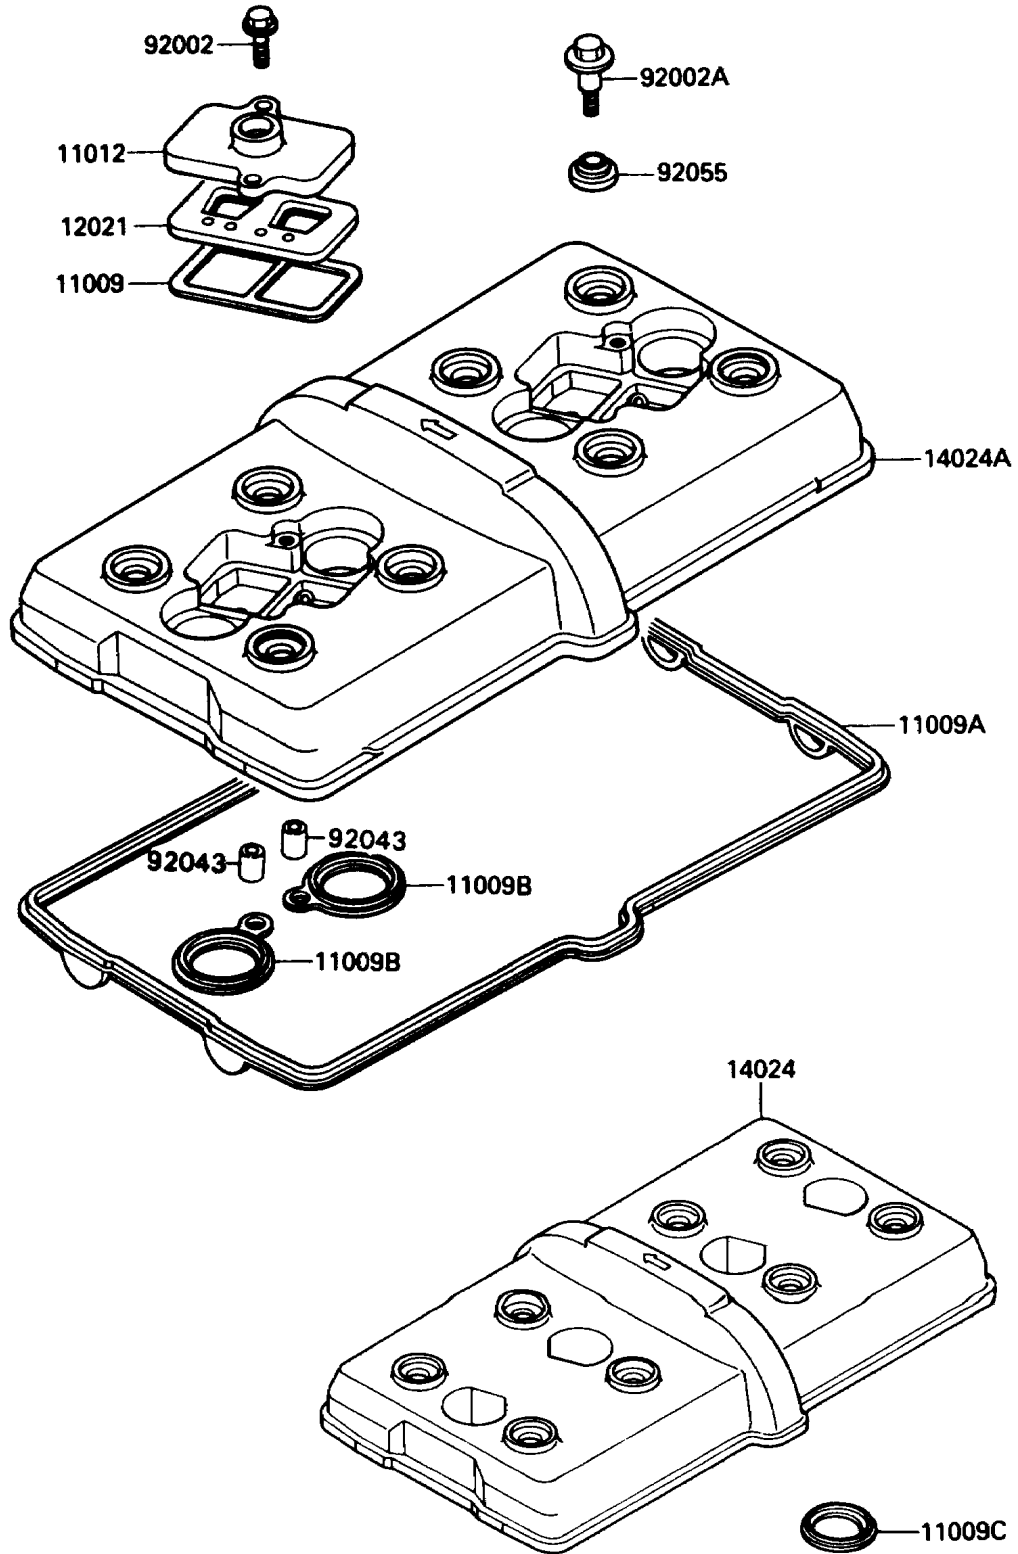

# 1988 NINJA® 750R PARTS DIAGRAM

Cylinder Head Cover

E1112-0095

# 1988 NINJA® 750R PARTS LIST

## Cylinder Head Cover

ITEM NAME	PART NUMBER	QUANTITY
GASKET,HEAD COVER (Ref # 11009A)	11009-1608	1
BOLT,HEAD COVER (Ref # 92002A)	92002-1504	8
RING-O,HEAD COVER BOLT (Ref # 92055)	92055-1352	8
GASKET,REED VALVE (Ref # 11009)	11009-1379	2
GASKET,SPARK PLUG (Ref # 11009B)	11009-1609	4
GASKET,SPARK PLUG (Ref # 11009C)	11009-1610	4
CAP,REED VALVE (Ref # 11012)	11012-1532	2
VALVE-ASSY-REED (Ref # 12021)	12021-1053	2
COVER,CYLINDER HEAD (Ref # 14024)	14024-1295	1
COVER,CYLINDER HEAD (Ref # 14024A)	14024-1296	1
BOLT,6X22 (Ref # 92002)	92002-1068	4
PIN,DOWEL,8X10 (Ref # 92043)	92043-1302	4