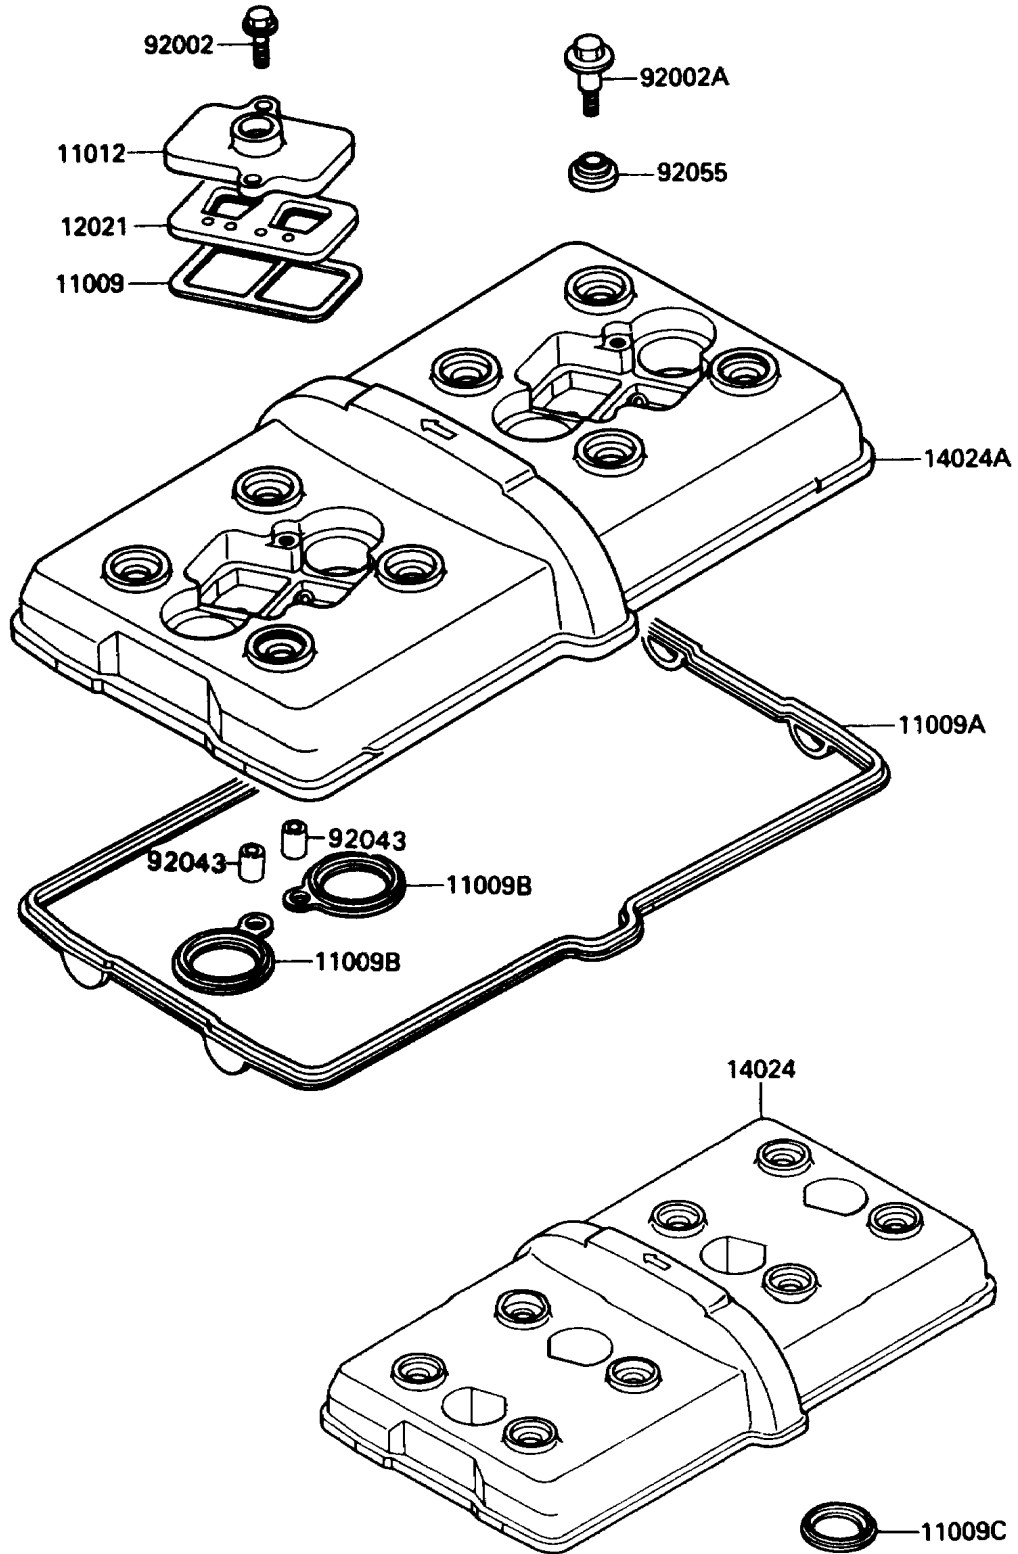

1989 Ninja® 750R PARTS DIAGRAM

Cylinder Head Cover

E1112-0095

1989 Ninja® 750R PARTS LIST

Cylinder Head Cover

ITEM NAME	PART NUMBER	QUANTITY
GASKET, REED VALVE (Ref # 11009)	11009-1379	2
GASKET, HEAD COVER (Ref # 11009A)	11009-1608	1
GASKET, SPARK PLUG (Ref # 11009B)	11009-1609	4
CAP, REED VALVE (Ref # 11012)	11012-1532	2
VALVE-ASSY-REED (Ref # 12021)	12021-1053	2
COVER, CYLINDER HEAD (Ref # 14024A)	14024-1296	1
BOLT, 6X22 (Ref # 92002)	92002-1068	4
BOLT, HEAD COVER (Ref # 92002A)	92002-1504	8
RING-O, HEAD COVER BOLT (Ref # 92055)	92055-1352	8
PIN, DOWEL, 8X10 (Ref # 92043)	92043-1302	4