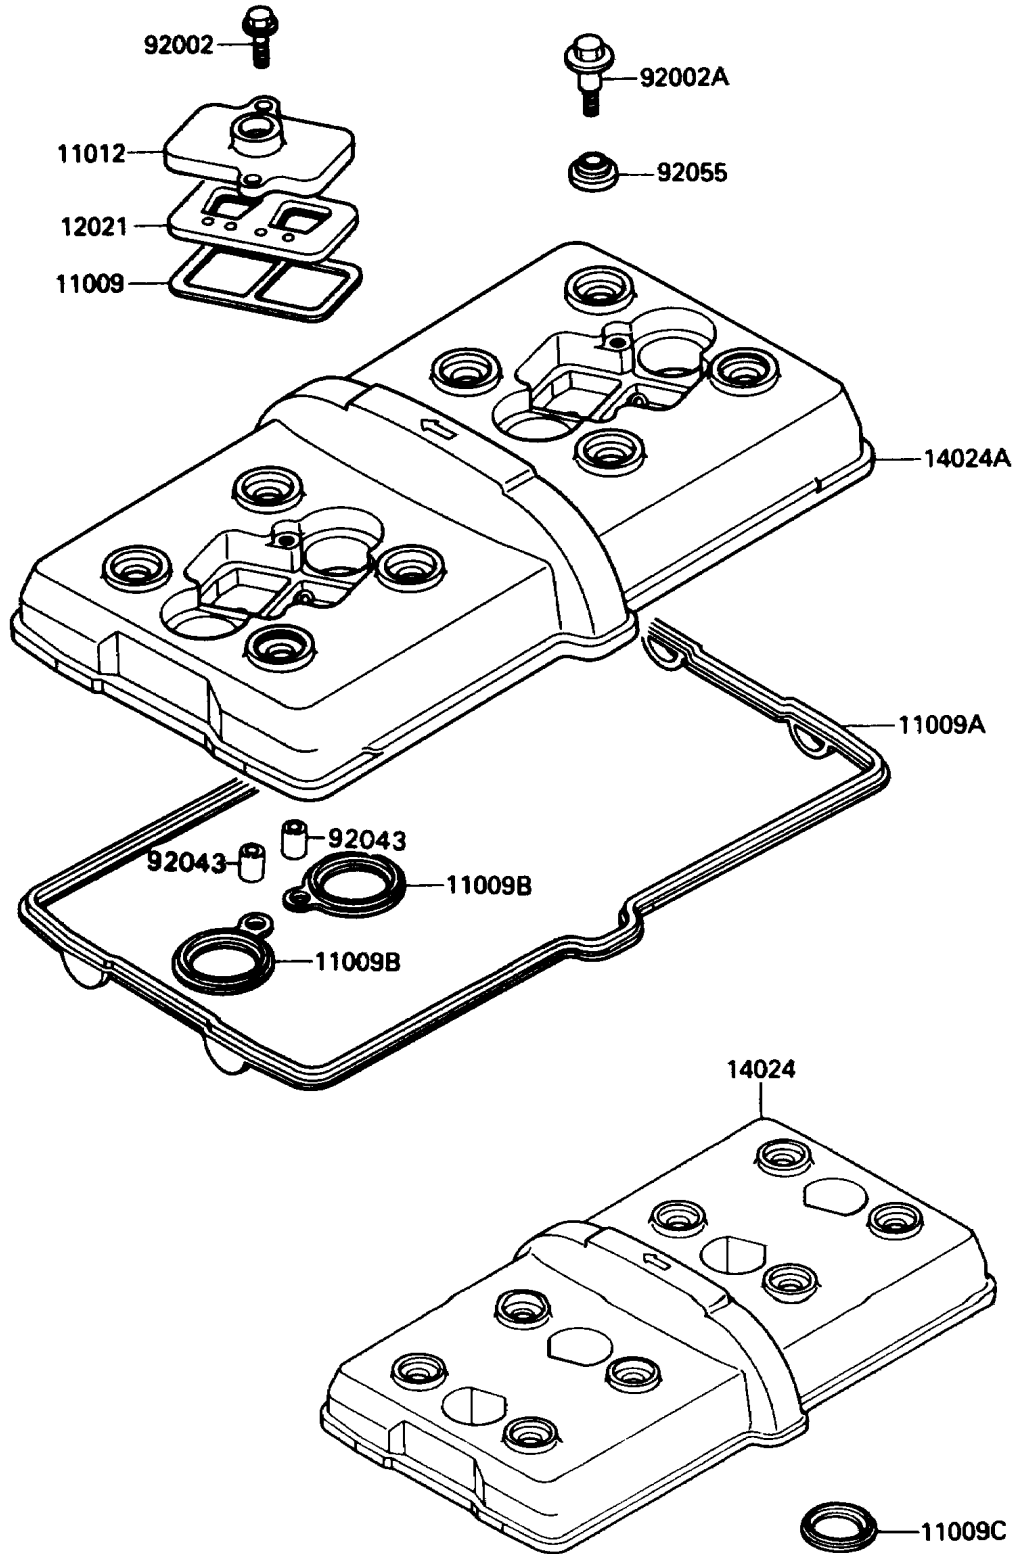

# 1989 Ninja® 750R PARTS DIAGRAM

Cylinder Head Cover

E1112-0095

## Cylinder Head Cover

ITEM NAME	PART NUMBER	QUANTITY
GASKET, REED VALVE (Ref # 11009)	11009-1379	2
GASKET, HEAD COVER (Ref # 11009A)	11009-1608	1
GASKET, SPARK PLUG (Ref # 11009B)	11009-1609	4
CAP, REED VALVE (Ref # 11012)	11012-1532	2
VALVE-ASSY-REED (Ref # 12021)	12021-1053	2
COVER, CYLINDER HEAD (Ref # 14024A)	14024-1296	1
BOLT, 6X22 (Ref # 92002)	92002-1068	4
BOLT, HEAD COVER (Ref # 92002A)	92002-1504	8
RING-O, HEAD COVER BOLT (Ref # 92055)	92055-1352	8
PIN, DOWEL, 8X10 (Ref # 92043)	92043-1302	4