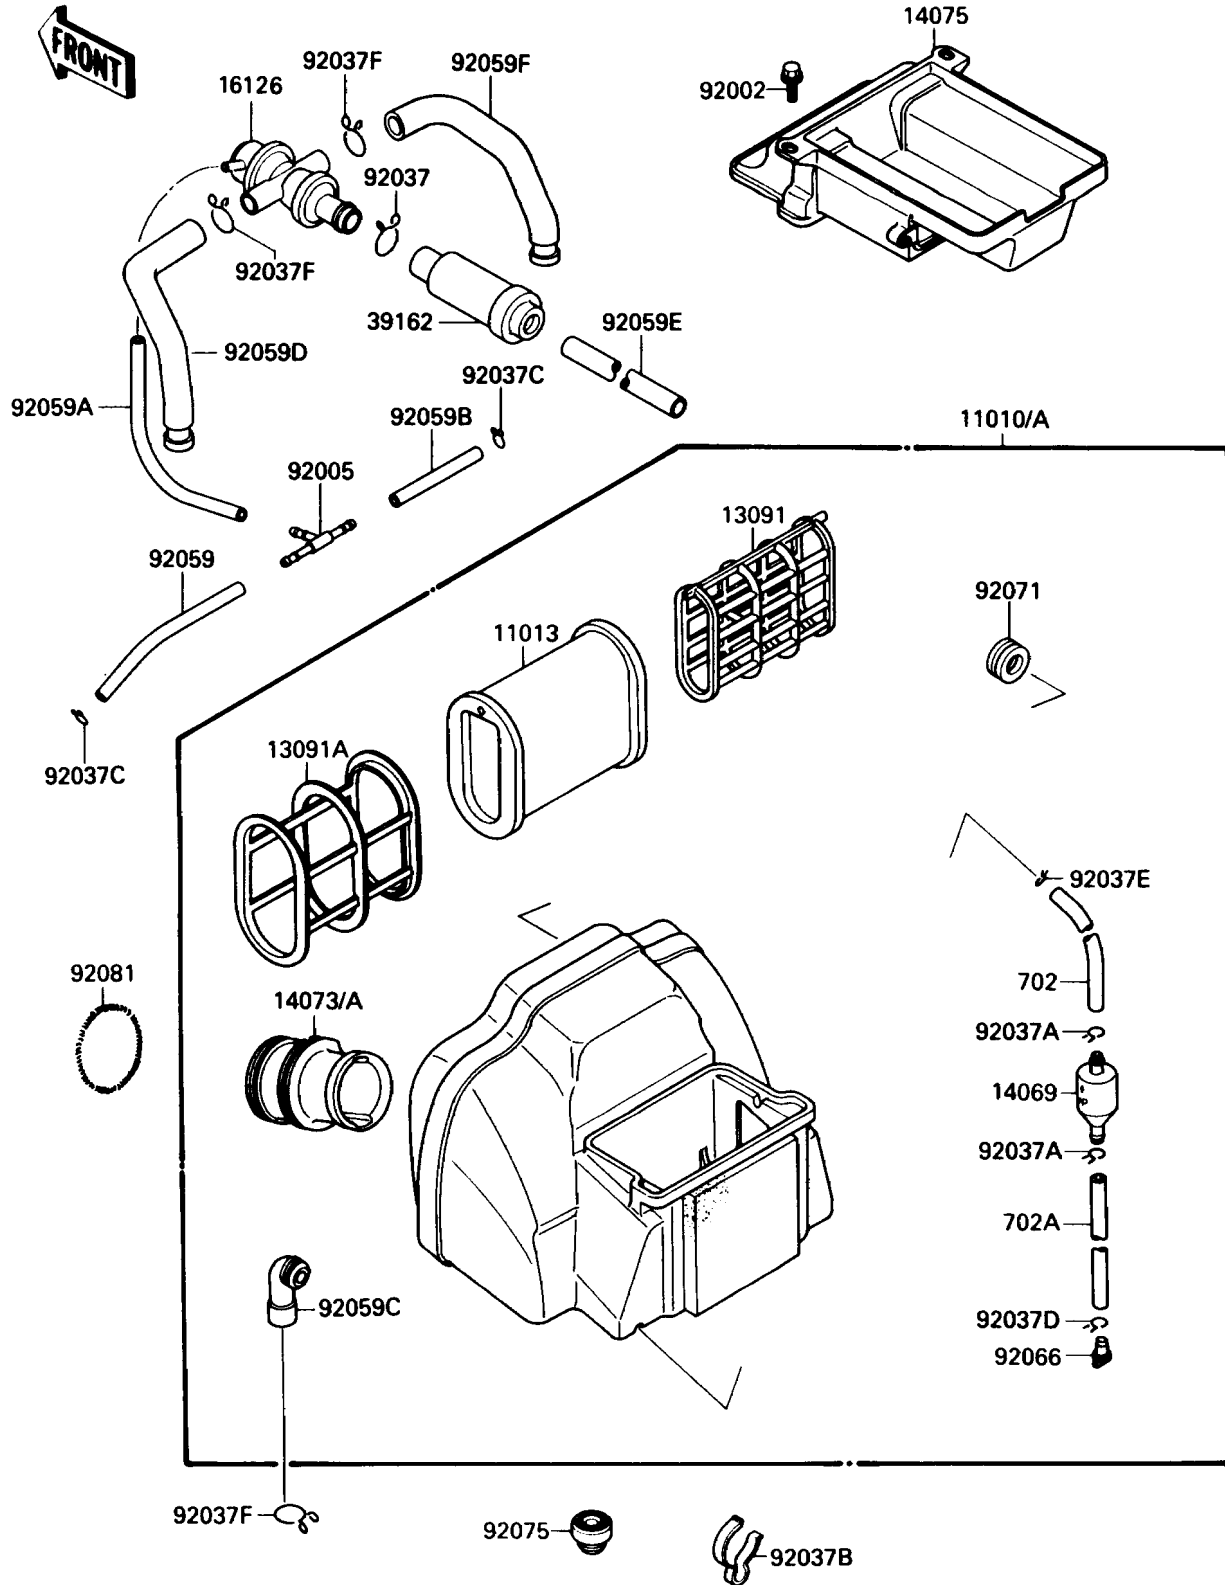

1987 NINJA® 750R PARTS DIAGRAM

Air Cleaner

E1130-0231

1987 NINJA® 750R PARTS LIST

Air Cleaner

ITEM NAME	PART NUMBER	QUANTITY
FILTER-ASSY-AIR (Ref # 11010)	11010-1306	1
FILTER-ASSY-AIR (Ref # 11010A)	11010-1307	1
ELEMENT-AIR FILTER (Ref # 11013)	11013-1154	1
HOLDER,ELEMENT (Ref # 13091)	13091-1467	1
HOLDER,ELEMENT (Ref # 13091A)	13091-1468	1
BREATHER (Ref # 14069)	14069-1051	1
DUCT,#1,#4 (Ref # 14073)	14073-1277	2
DUCT,#2,#3 (Ref # 14073A)	14073-1278	2
CAP-ASSY,AIR FILTER (Ref # 14075)	14075-1070	1
VALVE,AIR SWITCH (Ref # 16126)	16126-1104	1
SILENCER-INTAKE (Ref # 39162)	39162-1003	1
BOLT,6X16 (Ref # 92002)	92002-1720	2
FITTING,TUBE,T-TYPE (Ref # 92005)	92005-1017	1
CLAMP,TUBE (Ref # 92037)	92037-1076	1
CLAMP,TUBE (Ref # 92037A)	92037-147	2
CLAMP,HOSE (Ref # 92037B)	92037-1552	1
CLAMP (Ref # 92037C)	92037-1610	2
TUBE-RUBBER (Ref # 702)	702A07200	1
TUBE-RUBBER (Ref # 702A)	702A07240	1
CLAMP (Ref # 92037D)	92037-1712	1
CLAMP,TUBE (Ref # 92037E)	92037-1972	1
CLAMP,TUBE (Ref # 92037F)	92037-213	1
CLAMP,TUBE (Ref # 92037F)	92037-213	3
TUBE,4X9X190 (Ref # 92059)	92059-1032	1
TUBE,4X9X290 (Ref # 92059A)	92059-1043	1
TUBE,4X9X100 (Ref # 92059B)	92059-1058	1
TUBE,BREATHER (Ref # 92059C)	92059-1716	1
TUBE,AIR SWITCH-HEAD,LH (Ref # 92059D)	92059-1717	1
TUBE,AIR SWITCH-AIR FILTER (Ref # 92059E)	92059-1718	1

1987 NINJA® 750R PARTS LIST

Air Cleaner

ITEM NAME	PART NUMBER	QUANTITY
TUBE,AIR SWITCH-HEAD,RH (Ref # 92059F)	92059-1765	1
PLUG,DRAIN (Ref # 92066)	92066-1211	1
GROMMET,AIR FILTER (Ref # 92071)	92071-1028	1
DAMPER (Ref # 92075)	92075-1045	1
SPRING,AIR FILTER DUCT (Ref # 92081)	92081-1422	4