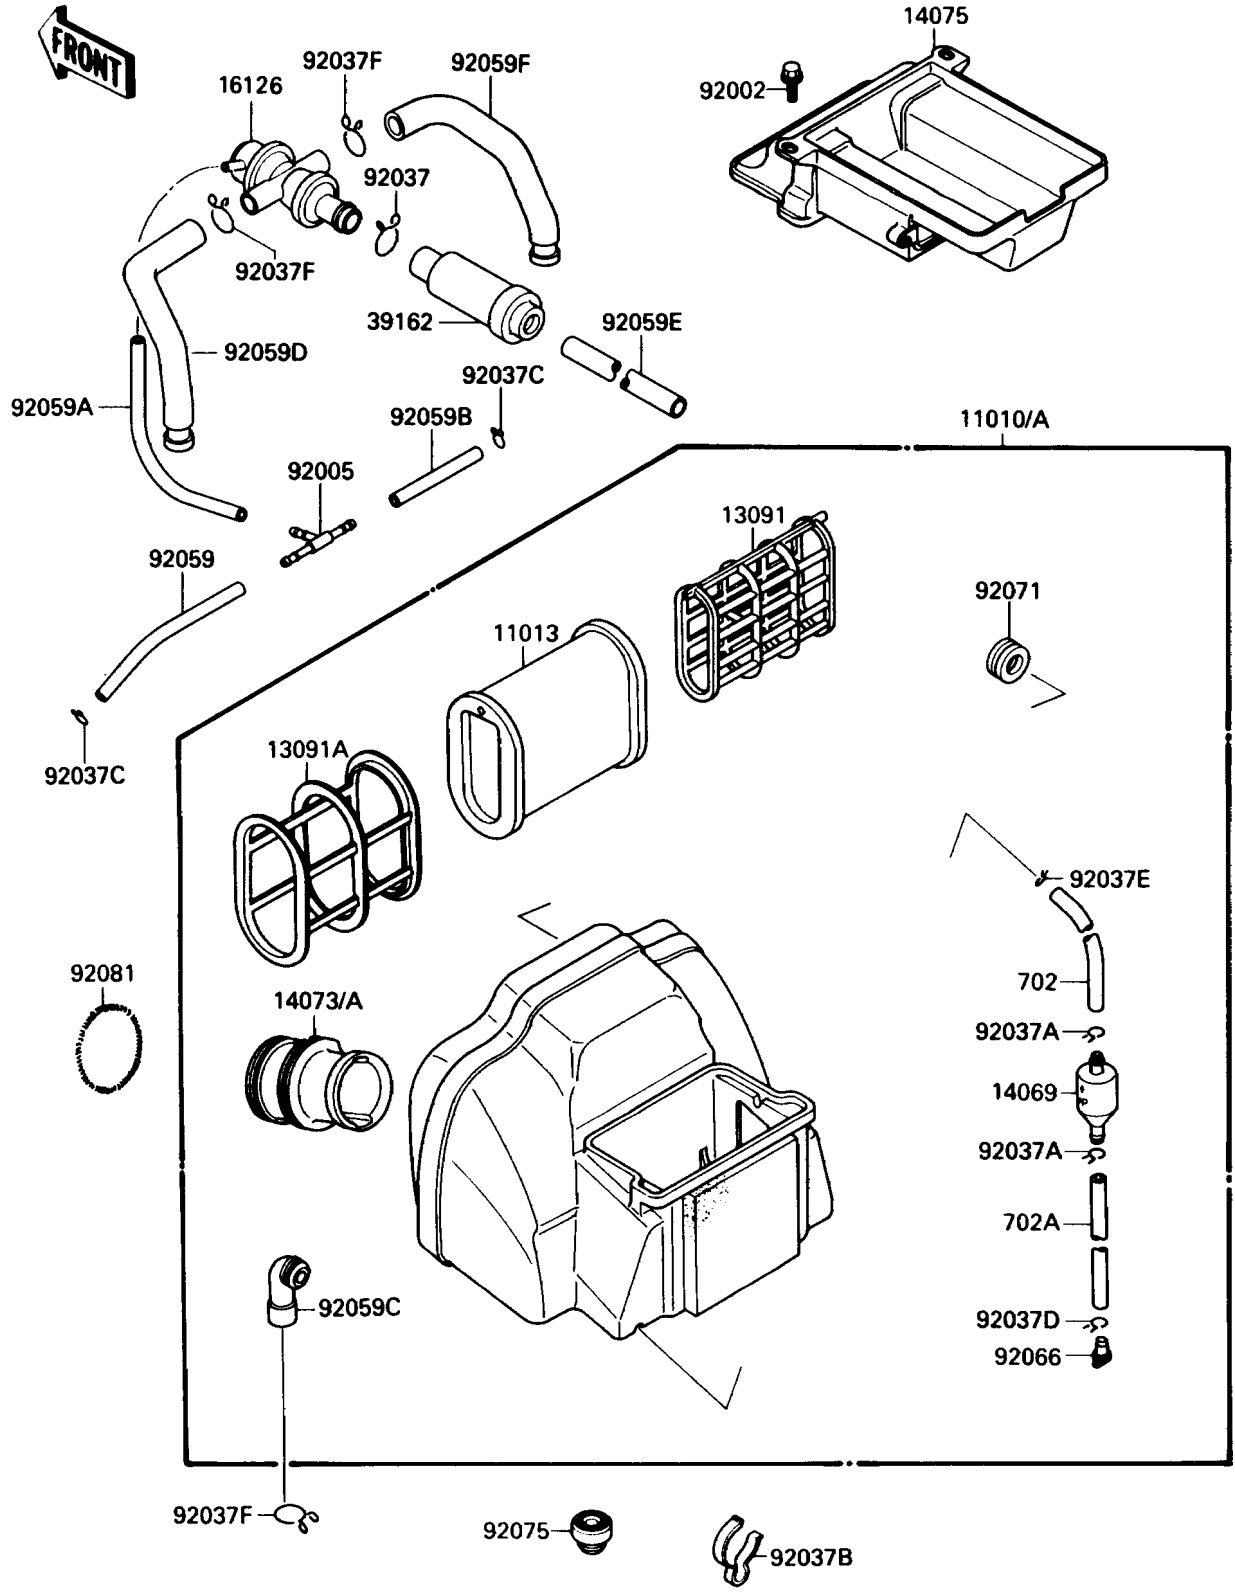

1988 NINJA® 750R PARTS DIAGRAM

Air Cleaner

E1130-0231

1988 NINJA® 750R PARTS LIST

Air Cleaner

ITEM NAME	PART NUMBER	QUANTITY
FILTER-ASSY-AIR (Ref # 11010)	11010-1306	1
FILTER-ASSY-AIR (Ref # 11010A)	11010-1307	1
ELEMENT-AIR FILTER (Ref # 11013)	11013-1154	1
HOLDER,ELEMENT (Ref # 13091)	13091-1467	1
HOLDER,ELEMENT (Ref # 13091A)	13091-1468	1
BREATHER (Ref # 14069)	14069-1051	1
DUCT,#1,#4 (Ref # 14073)	14073-1277	2
DUCT,#2,#3 (Ref # 14073A)	14073-1278	2
CAP-ASSY,AIR FILTER (Ref # 14075)	14075-1070	1
VALVE,AIR SWITCH (Ref # 16126)	16126-1104	1
SILENCER-INTAKE (Ref # 39162)	39162-1003	1
BOLT,6X16 (Ref # 92002)	92002-1720	2
FITTING,TUBE,T-TYPE (Ref # 92005)	92005-1017	1
CLAMP,TUBE (Ref # 92037)	92037-1076	1
CLAMP,TUBE (Ref # 92037A)	92037-147	2
CLAMP,HOSE (Ref # 92037B)	92037-1552	1
CLAMP (Ref # 92037C)	92037-1610	2
TUBE-RUBBER (Ref # 702)	702A07200	1
TUBE-RUBBER (Ref # 702A)	702A07240	1
CLAMP (Ref # 92037D)	92037-1712	1
CLAMP,TUBE (Ref # 92037E)	92037-1972	1
CLAMP,TUBE (Ref # 92037F)	92037-213	1
CLAMP,TUBE (Ref # 92037F)	92037-213	3
TUBE,4X9X190 (Ref # 92059)	92059-1032	1
TUBE,4X9X290 (Ref # 92059A)	92059-1043	1
TUBE,4X9X100 (Ref # 92059B)	92059-1058	1
TUBE,BREATHER (Ref # 92059C)	92059-1716	1
TUBE,AIR SWITCH-HEAD,LH (Ref # 92059D)	92059-1717	1
TUBE,AIR SWITCH-AIR FILTER (Ref # 92059E)	92059-1718	1

1988 NINJA® 750R PARTS LIST

Air Cleaner

ITEM NAME	PART NUMBER	QUANTITY
TUBE,AIR SWITCH-HEAD,RH (Ref # 92059F)	92059-1765	1
PLUG,DRAIN (Ref # 92066)	92066-1211	1
GROMMET,AIR FILTER (Ref # 92071)	92071-1028	1
DAMPER (Ref # 92075)	92075-1045	1
SPRING,AIR FILTER DUCT (Ref # 92081)	92081-1422	4