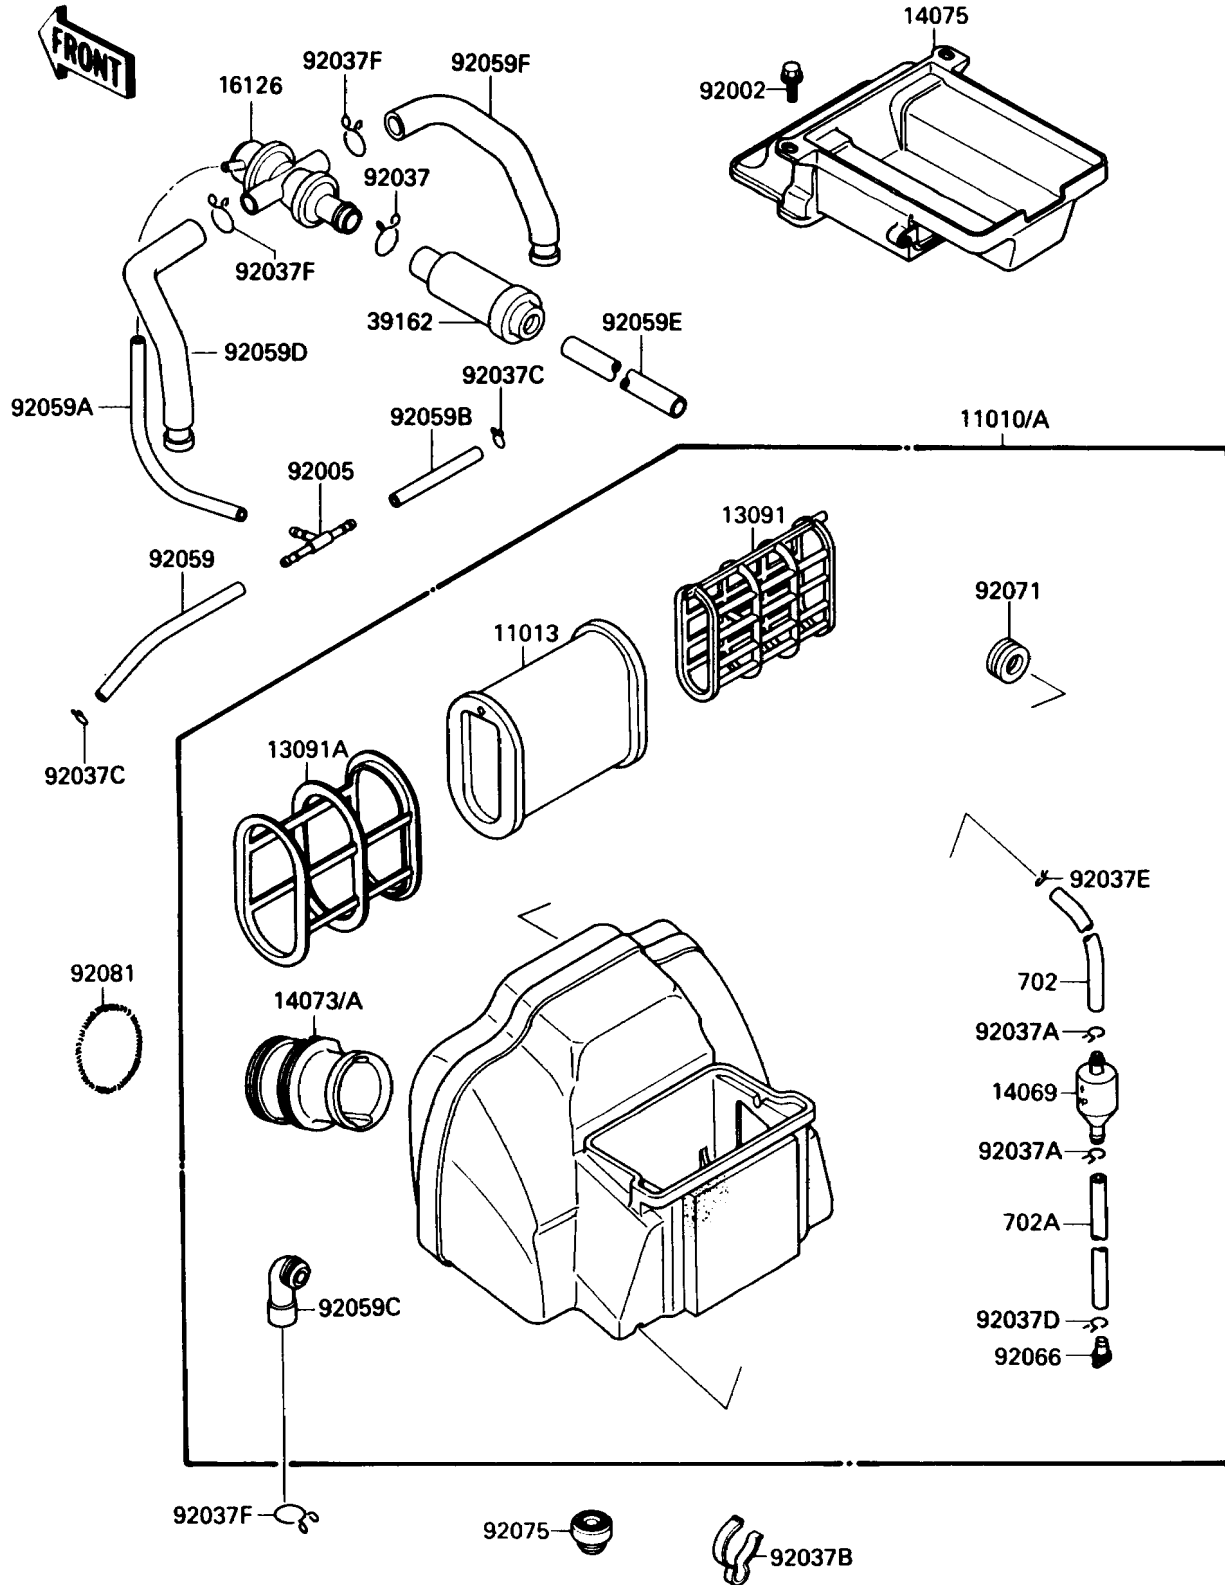

1989 Ninja® 750R PARTS DIAGRAM

Air Cleaner

E1130-0231

1989 Ninja® 750R PARTS LIST

Air Cleaner

ITEM NAME	PART NUMBER	QUANTITY
FILTER-ASSY-AIR (Ref # 11010)	11010-1306	1
ELEMENT-AIR FILTER (Ref # 11013)	11013-1154	1
HOLDER,ELEMENT (Ref # 13091)	13091-1467	1
HOLDER,ELEMENT (Ref # 13091A)	13091-1468	1
BREATHER (Ref # 14069)	14069-1051	1
DUCT,#1,#4 (Ref # 14073)	14073-1277	2
DUCT,#2,#3 (Ref # 14073A)	14073-1278	2
CAP-ASSY,AIR FILTER (Ref # 14075)	14075-1070	1
VALVE,AIR SWITCH (Ref # 16126)	16126-1104	1
SILENCER-INTAKE (Ref # 39162)	39162-1003	1
BOLT,6X16 (Ref # 92002)	92002-1720	2
FITTING,TUBE,T-TYPE (Ref # 92005)	92005-1017	1
CLAMP,TUBE (Ref # 92037)	92037-1076	1
CLAMP,TUBE (Ref # 92037A)	92037-147	2
CLAMP,HOSE (Ref # 92037B)	92037-1552	1
CLAMP (Ref # 92037C)	92037-1610	2
TUBE-RUBBER (Ref # 702)	702A07200	1
TUBE-RUBBER (Ref # 702A)	702A07240	1
CLAMP (Ref # 92037D)	92037-1712	1
CLAMP,TUBE (Ref # 92037E)	92037-1972	1
CLAMP,TUBE (Ref # 92037F)	92037-213	3
TUBE,4X9X190 (Ref # 92059)	92059-1032	1
TUBE,4X9X290 (Ref # 92059A)	92059-1043	1
TUBE,4X9X100 (Ref # 92059B)	92059-1058	1
TUBE,BREATHER (Ref # 92059C)	92059-1716	1
TUBE,AIR SWITCH-HEAD,LH (Ref # 92059D)	92059-1717	1
TUBE,AIR SWITCH-AIR FILTER (Ref # 92059E)	92059-1718	1
TUBE,AIR SWITCH-HEAD,RH (Ref # 92059F)	92059-1765	1
PLUG,DRAIN (Ref # 92066)	92066-1211	1

1989 Ninja® 750R PARTS LIST

Air Cleaner

ITEM NAME	PART NUMBER	QUANTITY
GROMMET,AIR FILTER (Ref # 92071)	92071-1028	1
DAMPER (Ref # 92075)	92075-1045	1
SPRING,AIR FILTER DUCT (Ref # 92081)	92081-1422	4