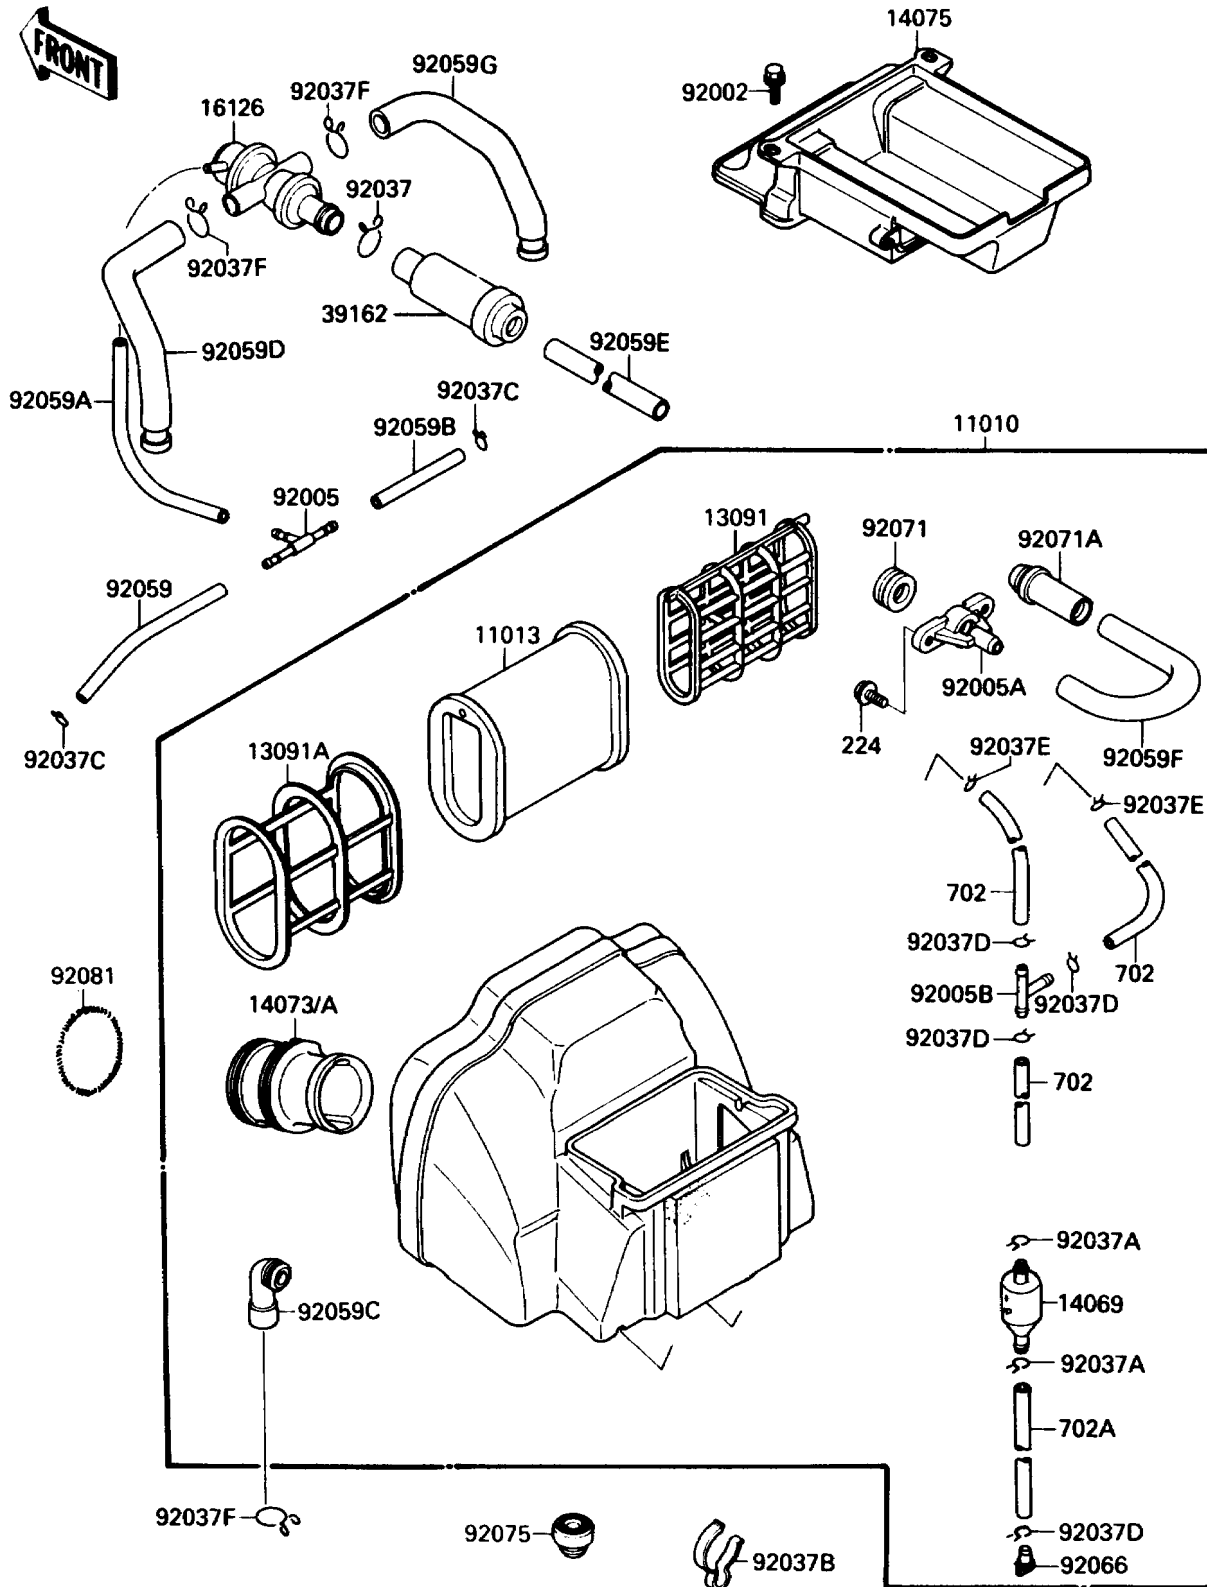

1988 NINJA® 750R PARTS DIAGRAM

Air Cleaner

E1130-0232

1988 NINJA® 750R PARTS LIST

Air Cleaner

ITEM NAME	PART NUMBER	QUANTITY
FILTER-ASSY-AIR (Ref # 11010)	11010-1316	1
ELEMENT-AIR FILTER (Ref # 11013)	11013-1154	1
HOLDER,ELEMENT (Ref # 13091)	13091-1467	1
HOLDER,ELEMENT (Ref # 13091A)	13091-1468	1
BREATHER (Ref # 14069)	14069-1051	1
DUCT,#1,#4 (Ref # 14073)	14073-1277	2
DUCT,#2,#3 (Ref # 14073A)	14073-1278	2
CAP-ASSY,AIR FILTER (Ref # 14075)	14075-1070	1
VALVE,AIR SWITCH (Ref # 16126)	16126-1104	1
SILENCER-INTAKE (Ref # 39162)	39162-1003	1
BOLT,6X16 (Ref # 92002)	92002-1720	2
FITTING,TUBE,T-TYPE (Ref # 92005)	92005-1017	1
FITTING (Ref # 92005A)	92005-1139	1
FITTING,T-TYPE (Ref # 92005B)	92005-1143	1
CLAMP,TUBE (Ref # 92037)	92037-1076	1
CLAMP,TUBE (Ref # 92037A)	92037-147	2
CLAMP,HOSE (Ref # 92037B)	92037-1552	1
CLAMP (Ref # 92037C)	92037-1610	2
CLAMP (Ref # 92037D)	92037-1712	4
CLAMP,TUBE (Ref # 92037E)	92037-1972	2
CLAMP,TUBE (Ref # 92037F)	92037-213	3
TUBE,4X9X190 (Ref # 92059)	92059-1032	1
SCREW-PAN-WP-CROS (Ref # 224)	224C0614	2
TUBE-RUBBER (Ref # 702)	702A07100	3
TUBE-RUBBER (Ref # 702A)	702A07240	1
TUBE,4X9X290 (Ref # 92059A)	92059-1043	1
TUBE,4X9X100 (Ref # 92059B)	92059-1058	1
TUBE,BREATHER (Ref # 92059C)	92059-1716	1
TUBE,AIR SWITCH-HEAD,LH (Ref # 92059D)	92059-1717	1

1988 NINJA® 750R PARTS LIST

Air Cleaner

ITEM NAME	PART NUMBER	QUANTITY
TUBE,AIR SWITCH-AIR FILTER (Ref # 92059E)	92059-1718	1
TUBE (Ref # 92059F)	92059-1759	1
TUBE,AIR SWITCH-HEAD,RH (Ref # 92059G)	92059-1765	1
PLUG,DRAIN (Ref # 92066)	92066-1211	1
GROMMET,AIR FILTER (Ref # 92071)	92071-1028	1
GROMMET (Ref # 92071A)	92071-1132	1
DAMPER (Ref # 92075)	92075-1045	1
SPRING,AIR FILTER DUCT (Ref # 92081)	92081-1422	4