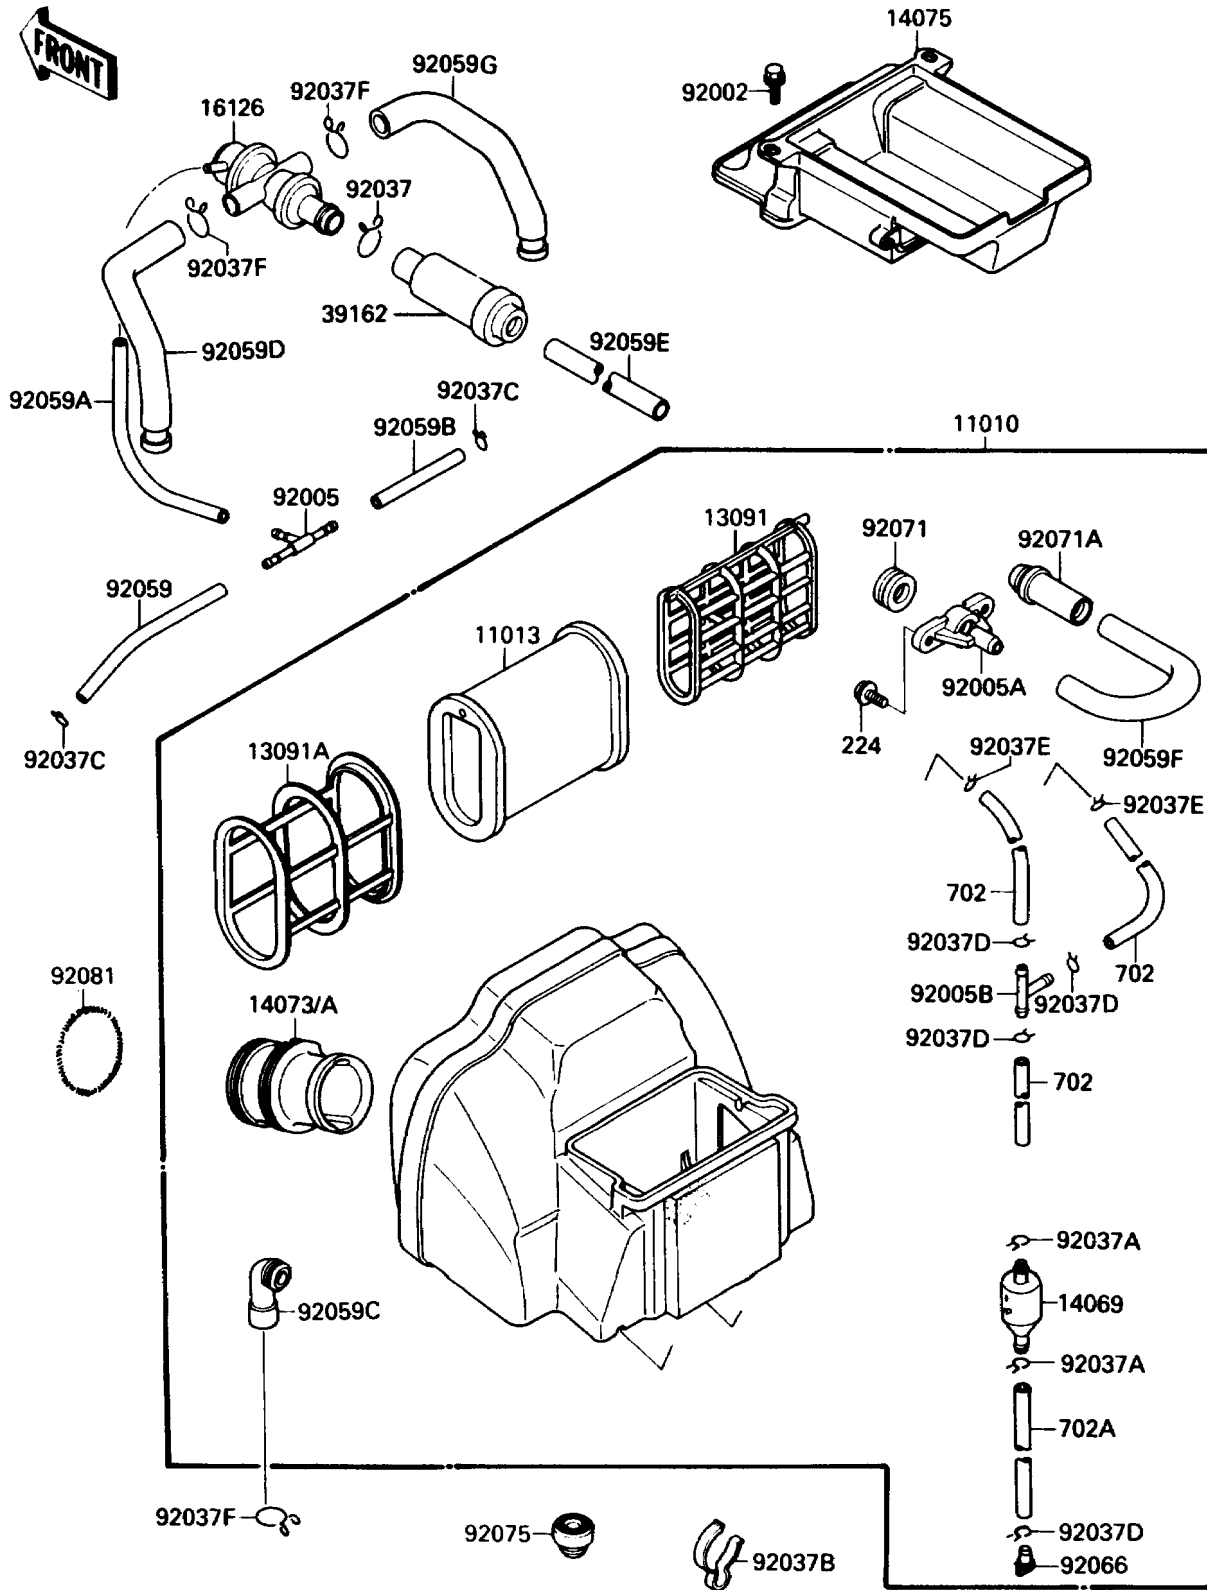

1988 NINJA® 750R PARTS DIAGRAM

Air Cleaner

E1130-0232

1988 NINJA® 750R PARTS LIST

Air Cleaner

ITEM NAME	PART NUMBER	QUANTITY
FILTER-ASSY-AIR (Ref # 11010)	11010-1316	1
ELEMENT-AIR FILTER (Ref # 11013)	11013-1154	1
HOLDER,ELEMENT (Ref # 13091)	13091-1467	1
HOLDER,ELEMENT (Ref # 13091A)	13091-1468	1
BREATHER (Ref # 14069)	14069-1051	1
DUCT,#1,#4 (Ref # 14073)	14073-1277	2
DUCT,#2,#3 (Ref # 14073A)	14073-1278	2
CAP-ASSY,AIR FILTER (Ref # 14075)	14075-1070	1
VALVE,AIR SWITCH (Ref # 16126)	16126-1104	1
SILENCER-INTAKE (Ref # 39162)	39162-1003	1
BOLT,6X16 (Ref # 92002)	92002-1720	2
FITTING,TUBE,T-TYPE (Ref # 92005)	92005-1017	1
FITTING (Ref # 92005A)	92005-1139	1
FITTING,T-TYPE (Ref # 92005B)	92005-1143	1
CLAMP,TUBE (Ref # 92037)	92037-1076	1
CLAMP,TUBE (Ref # 92037A)	92037-147	2
CLAMP,HOSE (Ref # 92037B)	92037-1552	1
CLAMP (Ref # 92037C)	92037-1610	2
CLAMP (Ref # 92037D)	92037-1712	4
CLAMP,TUBE (Ref # 92037E)	92037-1972	2
CLAMP,TUBE (Ref # 92037F)	92037-213	3
TUBE,4X9X190 (Ref # 92059)	92059-1032	1
SCREW-PAN-WP-CROS (Ref # 224)	224C0614	2
TUBE-RUBBER (Ref # 702)	702A07100	3
TUBE-RUBBER (Ref # 702A)	702A07240	1
TUBE,4X9X290 (Ref # 92059A)	92059-1043	1
TUBE,4X9X100 (Ref # 92059B)	92059-1058	1
TUBE,BREATHER (Ref # 92059C)	92059-1716	1
TUBE,AIR SWITCH-HEAD,LH (Ref # 92059D)	92059-1717	1

1988 NINJA® 750R PARTS LIST

Air Cleaner

ITEM NAME	PART NUMBER	QUANTITY
TUBE,AIR SWITCH-AIR FILTER (Ref # 92059E)	92059-1718	1
TUBE (Ref # 92059F)	92059-1759	1
TUBE,AIR SWITCH-HEAD,RH (Ref # 92059G)	92059-1765	1
PLUG,DRAIN (Ref # 92066)	92066-1211	1
GROMMET,AIR FILTER (Ref # 92071)	92071-1028	1
GROMMET (Ref # 92071A)	92071-1132	1
DAMPER (Ref # 92075)	92075-1045	1
SPRING,AIR FILTER DUCT (Ref # 92081)	92081-1422	4